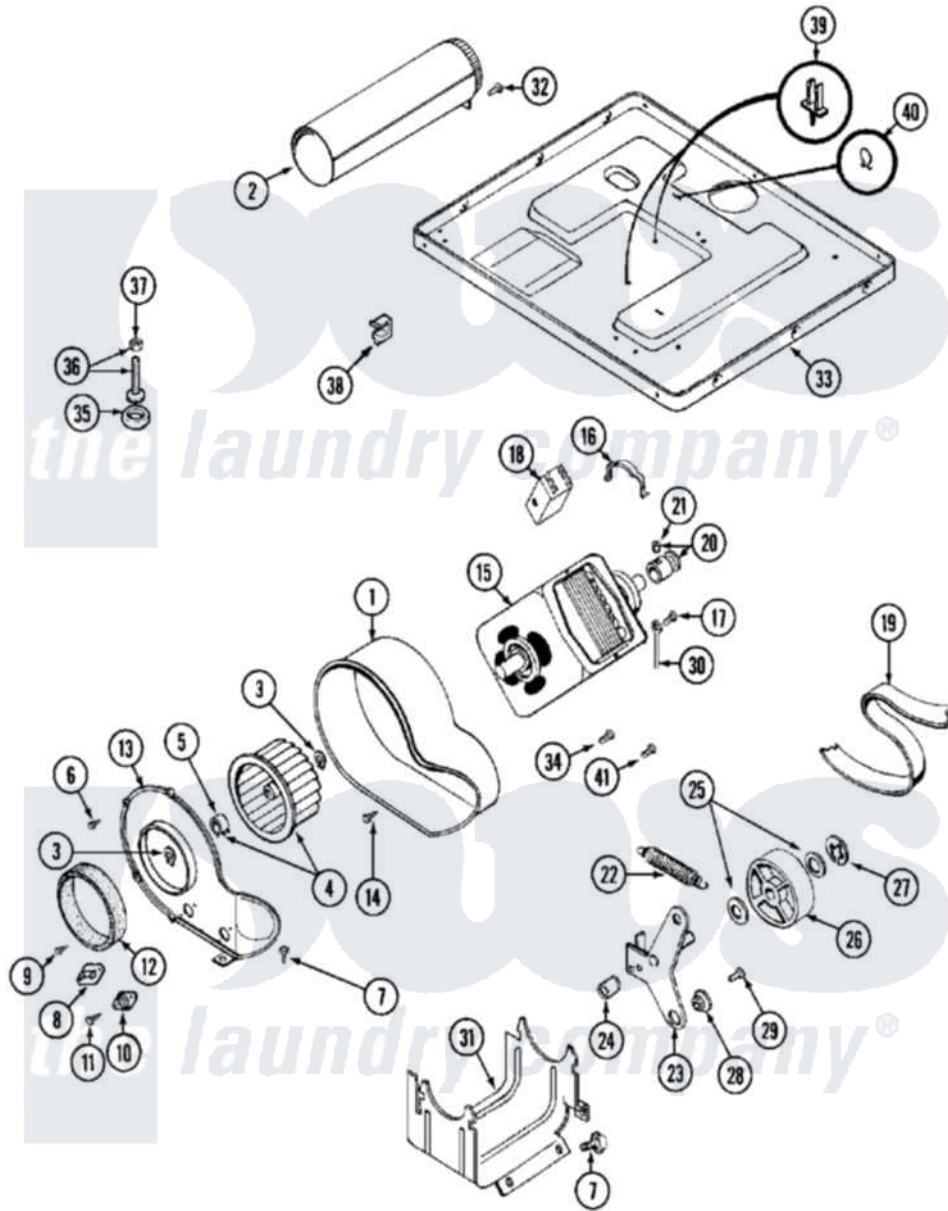

# Maytag MDG10PDAAW 08 - MOTOR DRIVE

Maytag [Commercial Maytag MDG10PDAAW Dryer Parts](#) Parts Diagram 08 - MOTOR DRIVE  
 Click on the part number to view part

Item	Original Part Number	Replaced By	Status	Part Description
001	<a href="#">Y312893</a>			Housing, Blower
002	<a href="#">Y303442</a>			EXHAUST DUCT ASSEMBLY
003	410233	<a href="#">9703438</a>		Ring-Retrn
004	<a href="#">Y303836</a>			Blower Wheel Assembly And Clamp
005	<a href="#">312967</a>			Clamp, Blower Housing
006	Y312961	<a href="#">W10116751</a>		Screw
007	<a href="#">Y313561</a>			Screw---NA
008	<a href="#">306056</a>			Thermistor Temp. Control Part Not Used Mde/G26pc Only.
"	Y303391	<a href="#">33303391</a>		Thermostat, Cycling
009	<a href="#">211294</a>	<a href="#">90767</a>		Screw, 8A X 3/8 HeX Washer Head Tapping
010	<a href="#">306604</a>			Cut-Off, Thermal Part Not Used
011	NLA		Not Available	SCREW, THERMAL CUT-OFF
012	<a href="#">Y312901</a>			Seal, Housing Cover
013	314778		Not Available	COVER, BLOWER HOUSING