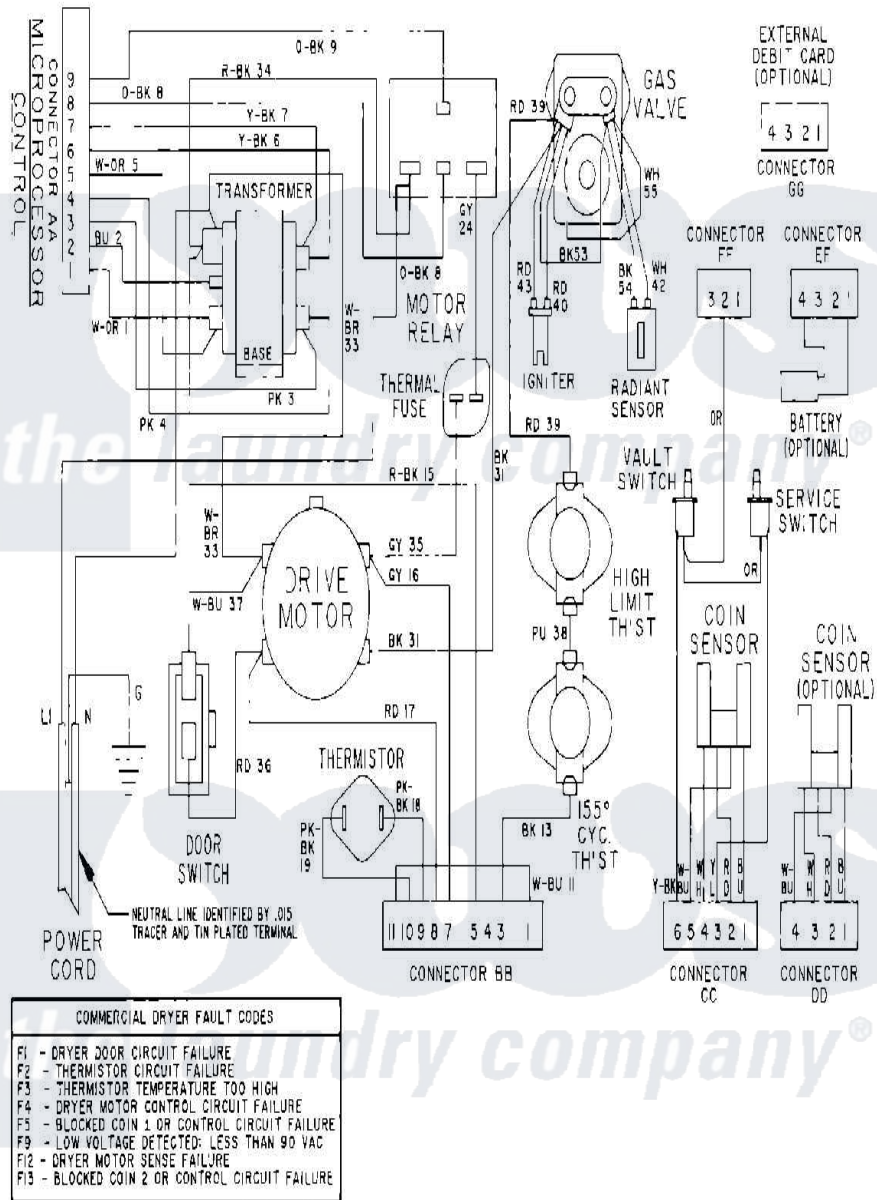

# Maytag MDG10PDAAW 10 - WIRING INFORMATION

Maytag [Commercial Maytag MDG10PDAAW Dryer Parts](#) Parts Diagram 10 - WIRING INFORMATION  
 Click on the part number to view part

Item	Original Part Number	Replaced By	Status	Part Description
001	NLA		Not Available	WIRING INFORMATION