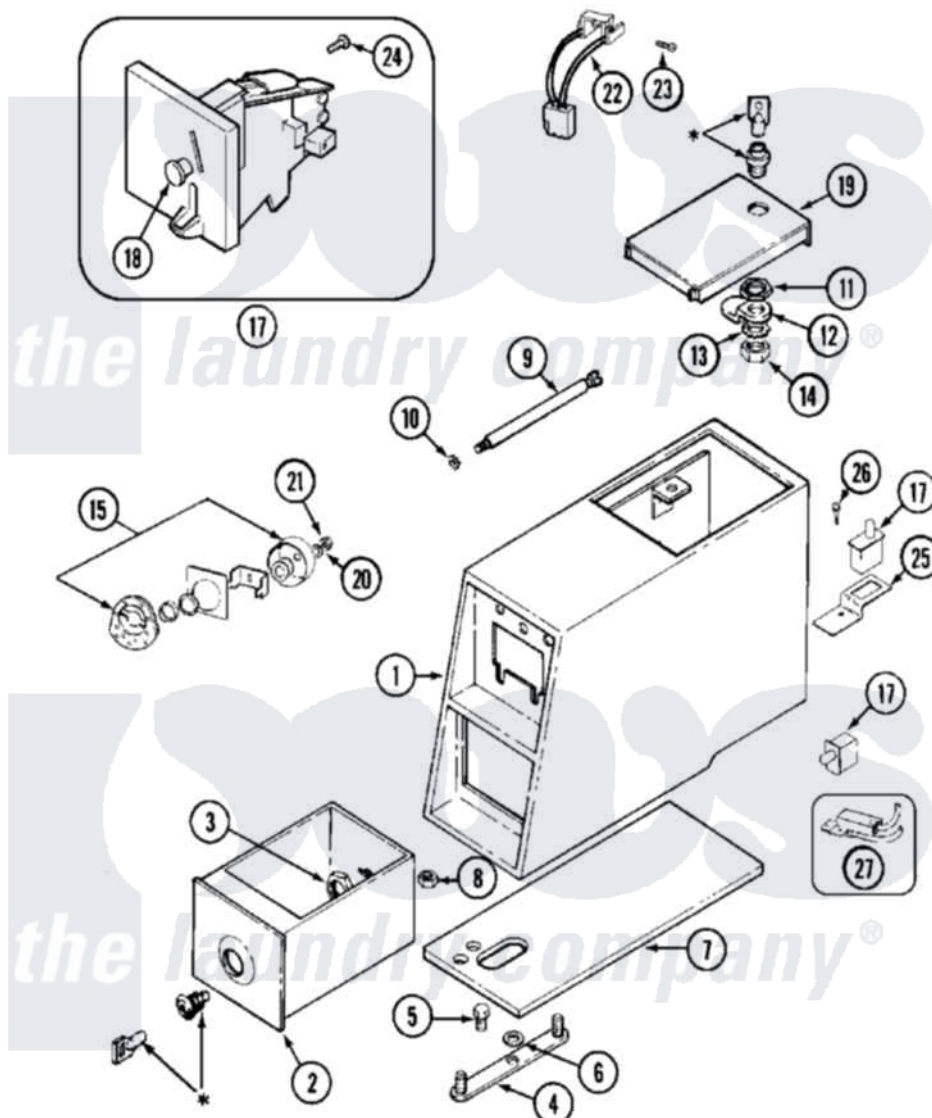

# Maytag MDG10PDAAW 11 - CONTROL CNTR (SERIAL SUFFIX QB & AFTER)

\* CONTACT YOUR COMMERCIAL LAUNDRY DISTRIBUTOR

Maytag [Commercial Maytag MDG10PDAAW Dryer Parts](#) Parts Diagram 11 - CONTROL CNTR (SERIAL SUFFIX QB & AFTER)

[Click on the part number to view part](#)

Item	Original Part Number	Replaced By	Status	Part Description
001	<a href="#">22001407</a>			Case, Coin Slide
"	<a href="#">22001408</a>			(ALM)
002	207912	<a href="#">208884</a>		Coin Box K
"	207912L	<a href="#">208884</a>		Coin Box K
003	212328	<a href="#">W10139762</a>		Hex Nut, 3/4-27
004	NLA		Not Available	STRAP, MOUNTING
005	<a href="#">211294</a>	<a href="#">90767</a>		Screw, 8A X 3/8 HeX Washer Head Tapping
006	<a href="#">910309</a>			Washer, Mounting Strap
007	<a href="#">214660</a>			Gasket, Control Center
008	<a href="#">Y052740</a>	<a href="#">62739</a>		Nut, Lock
009	<a href="#">213035</a>			Bolt, Locking
010	<a href="#">910181</a>			Lockwasher, Terminal Block
011	212328	<a href="#">W10139762</a>		Hex Nut, 3/4-27
012	213750	<a href="#">W10133266</a>		Cam-Lock