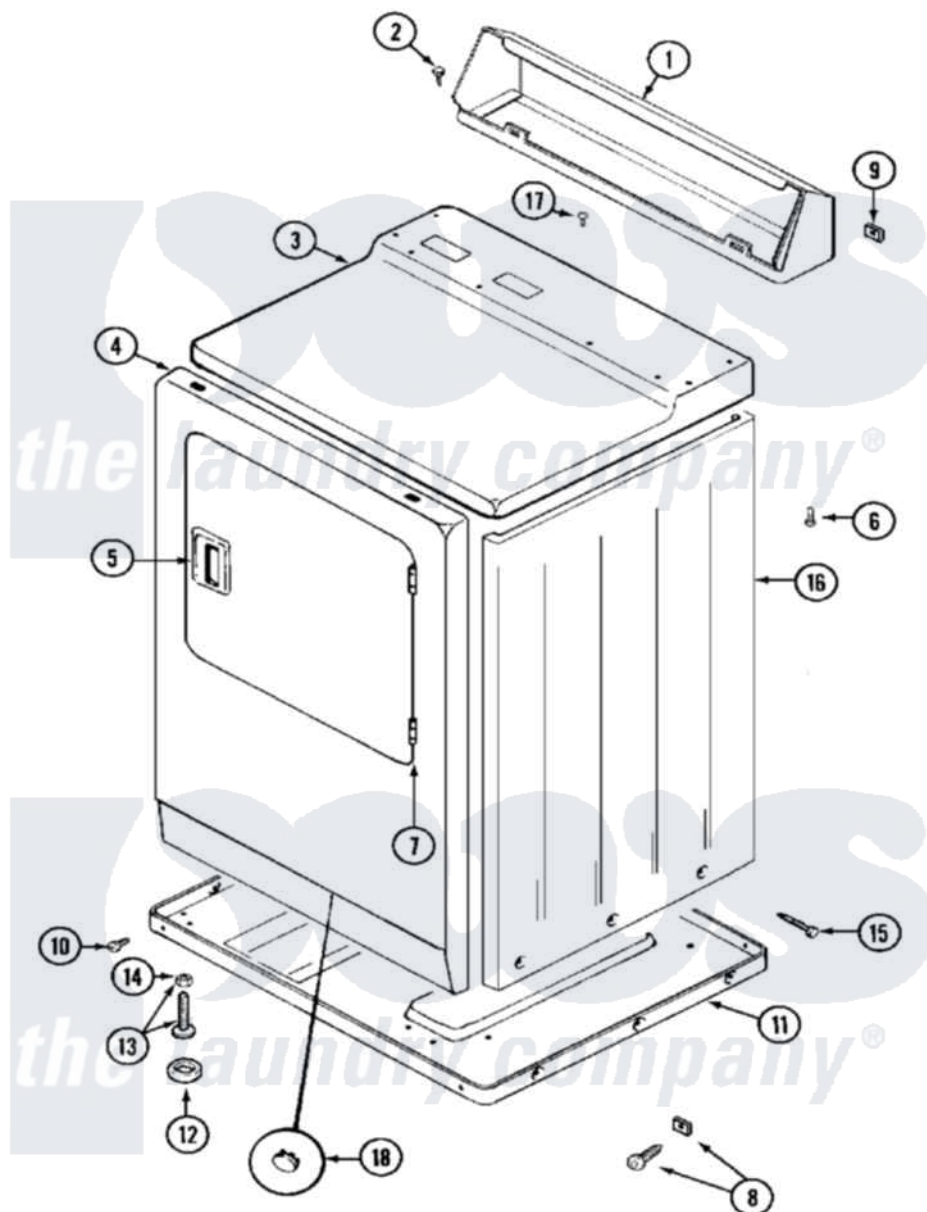

Maytag MDG10PDABL 03 - CABINET (FRONT)

Maytag Commercial Maytag MDG10PDABL Dryer Parts Parts Diagram 03 - CABINET (FRONT)
 Click on the part number to view part

Item	Original Part Number	Replaced By	Status	Part Description
001	NLA		Not Available	CONSOLE (WHT)
002	212276	W10116760		Screw
003	33001163		Not Available	COVER, TOP (WHT)
"	33001164		Not Available	COVER, TOP (ALM)
004	NLA		Not Available	PANEL, FRONT (WHT)
005	33001241			Handle, Door
"	33001254	37001047		Handle, Door
006	214354			Screw, Top Cover To Cabnt.
007	33001230			Hinge, Door
008	204439			Screw And Fstner Assembly
009	215075			Fastener, Control Panel To Console
010	Y313561			Screw---NA
"	Y310632	1163839		Screw
011	Y303361		Not Available	BASE ASSY. (UPPER & LOWER)
012	Y314137			Foot, Rubber

013	Y305086		Adjustable Leg And Nut
014	Y052740	62739	Nut, Lock
015	213007		Xfor Cabinet See Cabinet, Back
016	NLA		Not Available
017	210186	3370225	CABINET (WHT)
018	33001132	33002342	Screw
"	33001168		Not Available
			Plug, Sifht Hole
			PLUG, SIGHT HOLE (ALM)