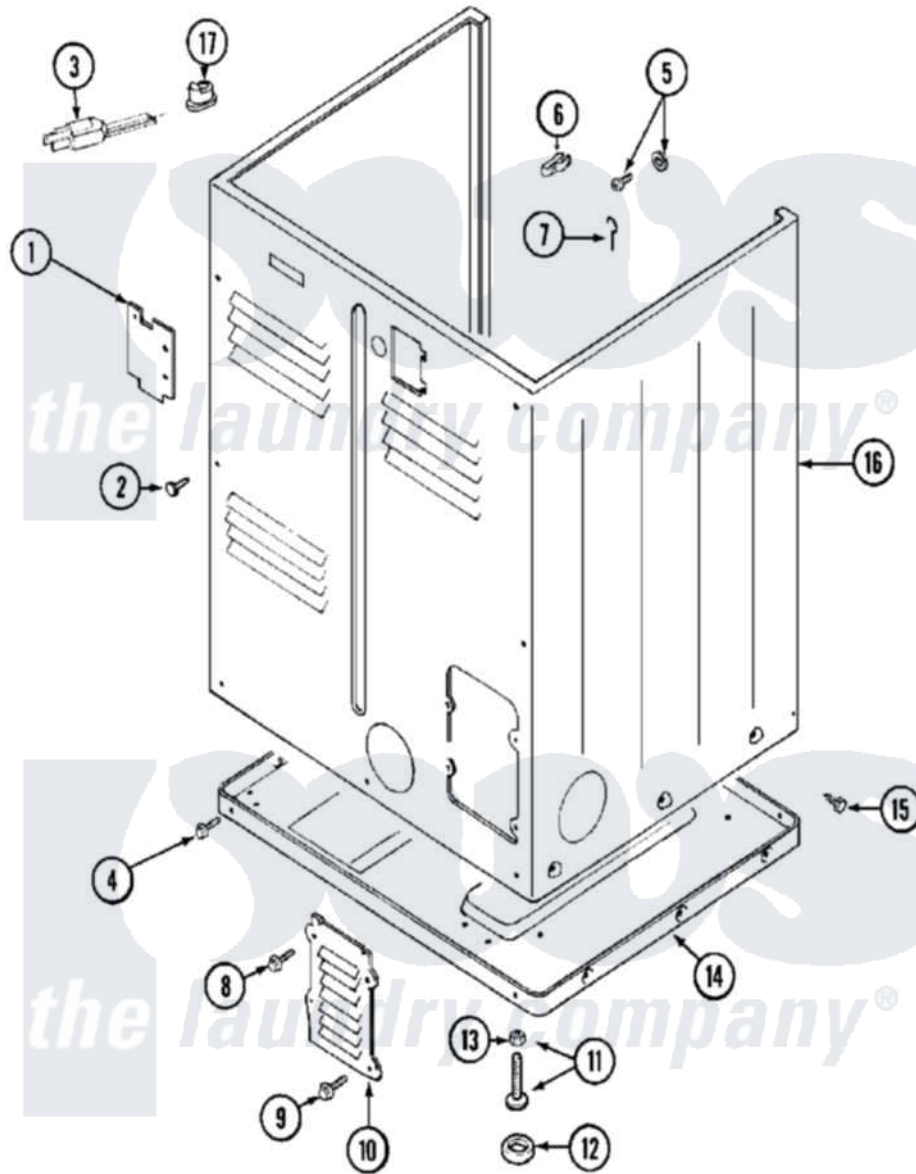

Maytag MDG10PDABL 05 - CABINET (REAR)

Maytag [Commercial Maytag MDG10PDABL Dryer Parts](#) Parts Diagram 05 - CABINET (REAR)
 Click on the part number to view part

Item	Original Part Number	Replaced By	Status	Part Description
001	Y312905		Not Available	COVER, TERMINAL
002	Y313561			Screw---NA
003	210186	3370225		Screw
"	211294	90767		Screw, 8A X 3/8 HeX Washer Head Tapping
"	33001246		Not Available	CORD, POWER
004	Y313561			Screw---NA
"	Y310632	1163839		Screw
005	NLA		Not Available	SCREW & WASHER ASSEMBLY
006	301548			Clamp, Ground Wire
007	204807			Ground Wire, Supp. Plte To Top Cover
008	Y313559			Screw
009	211294	90767		Screw, 8A X 3/8 HeX Washer Head Tapping
010	Y312951		Not Available	ACCESS COVER, BACK
011	Y305086			Adjustable Leg And Nut

012	Y314137		Foot, Rubber
013	Y052740	62739	Nut, Lock
014	Y303361	Not Available	BASE ASSY. (UPPER & LOWER)
015	213007		Xfor Cabinet See Cabinet, Back
016	NLA	Not Available	CABINET (WHT)
017	211881		Grommet, Cord Part Not Used- Gas Models Only