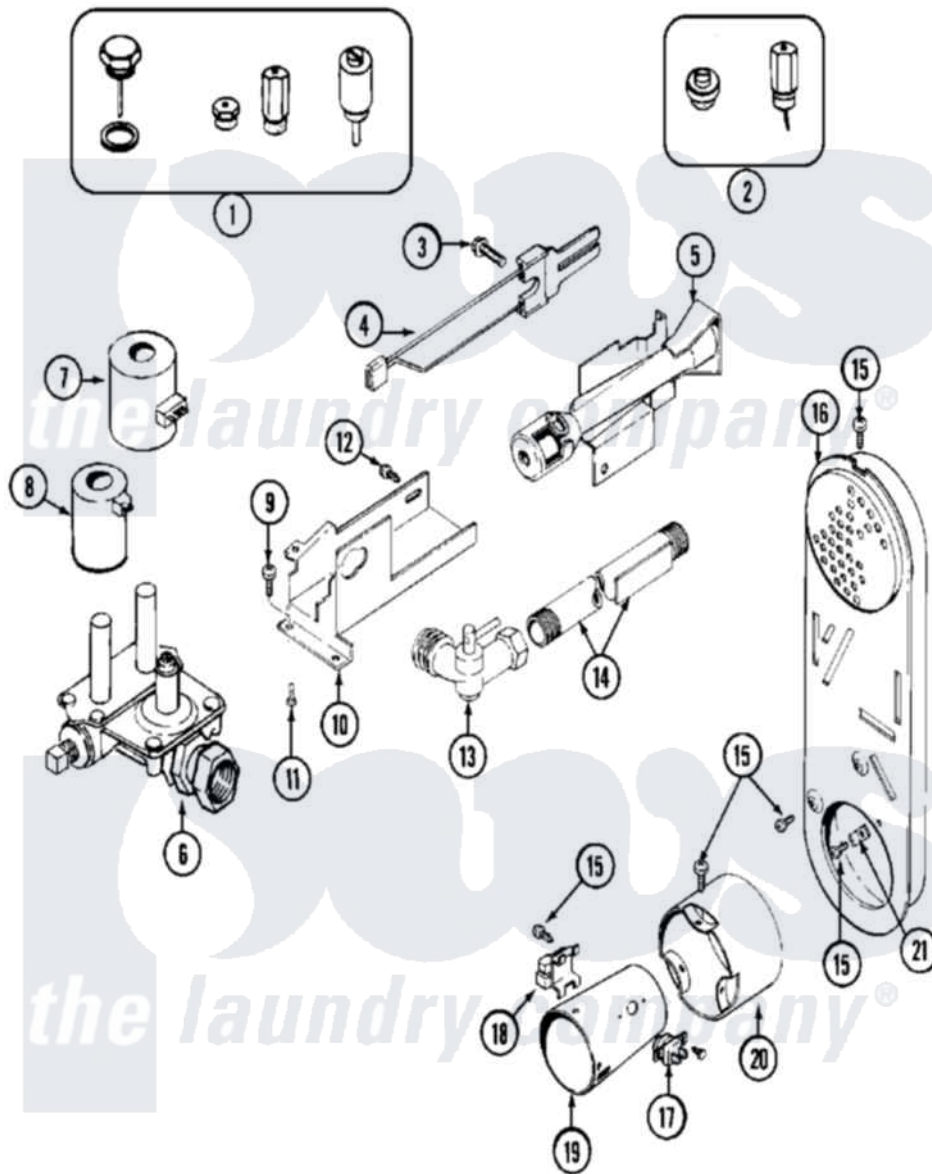

Maytag MDG10PDABL 07 - GAS VALVE

Maytag [Commercial Maytag MDG10PDABL Dryer Parts](#) Parts Diagram 07 - GAS VALVE
 Click on the part number to view part

Item	Original Part Number	Replaced By	Status	Part Description
001	Y308378	W10402145		LP Gas Con
002	Y308377		Not Available	CONVERSION KIT (LP TO NATURAL)
003	304971			Screw Note: Screw, Igniter
004	304970	4391996		Ignitor
005	33001247	33002793		Burner Assembly
006	308345			Valve, Gas
007	306106			Coil, Holding And Booster-W
008	306105	694540		Coil, 60 Hz
009	Y313561			Screw----NA
010	314566			Gas Control Bracket
011	Y313559			Screw
012	314082	90767		Screw, 8A X 3/8 HeX Washer Head Tapping
"	314568	Y313559		Screw
013	Y303349			Angle Shut-Off, Gas Valve Pipe And Bracket Assembly

014	Y303383	33001735	Series 18 Not Needed Use Vavle
015	211294	90767	Screw, 8A X 3/8 HeX Washer Head Tapping
016	Y308504	Not Available	INLET DUCT ASSEMBLY
017	305169		Thermostat, Hi-Limit Gas
018	Y303377	338906	Radiant, Sensor
019	Y308548		Combustion Cone Assembly
020	Y303841		Cone, Extension
021	Y312890		Retainer, Heater Chamber