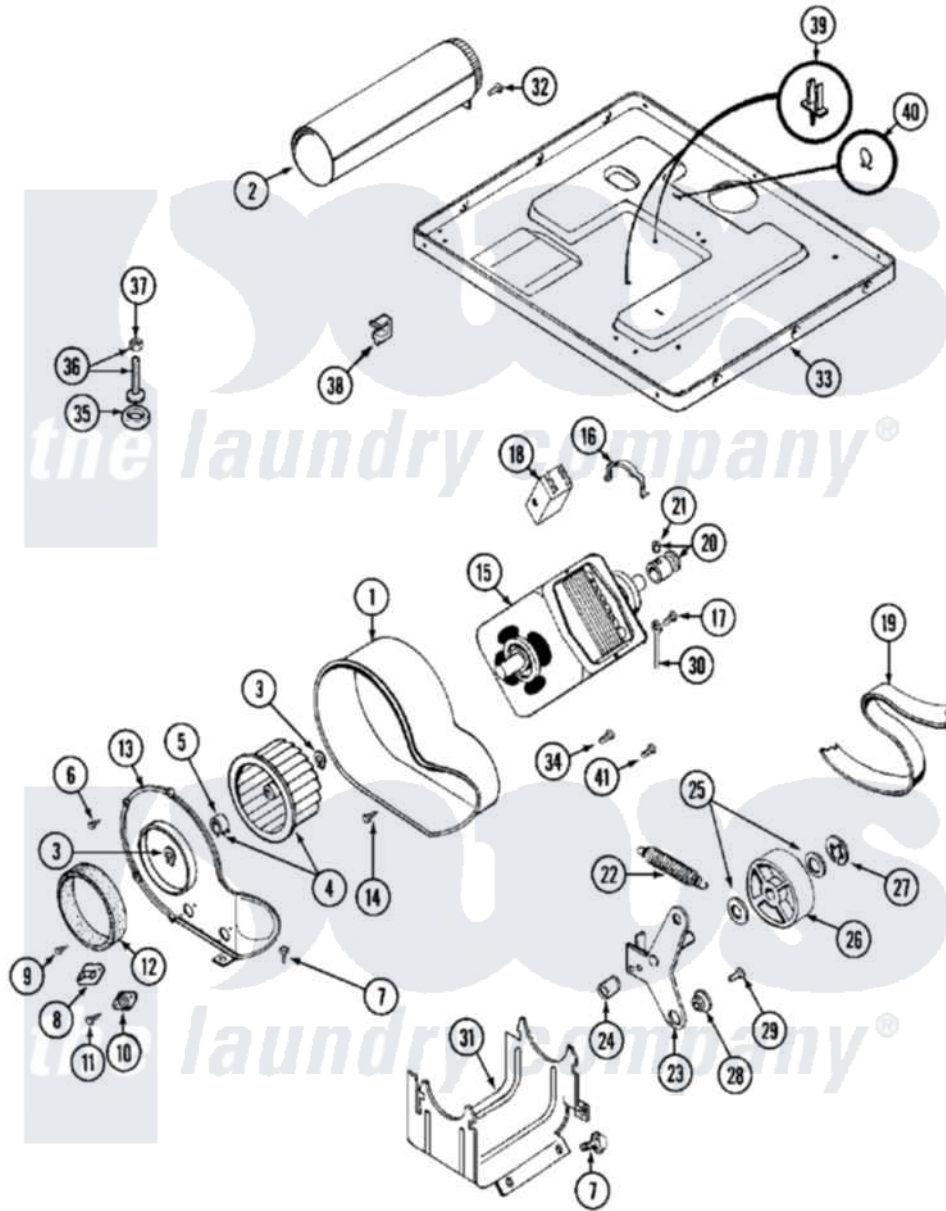

# Maytag MDG10PDABL 08 - MOTOR DRIVE

Maytag [Commercial Maytag MDG10PDABL Dryer Parts](#) Parts Diagram 08 - MOTOR DRIVE  
 Click on the part number to view part

Item	Original Part Number	Replaced By	Status	Part Description
001	<a href="#">Y312893</a>			Housing, Blower
002	<a href="#">Y303442</a>			EXHAUST DUCT ASSEMBLY
003	410233	<a href="#">9703438</a>		Ring-Retrn
004	<a href="#">Y303836</a>			Blower Wheel Assembly And Clamp
005	<a href="#">312967</a>			Clamp, Blower Housing
006	Y312961	<a href="#">W10116751</a>		Screw
007	<a href="#">Y313561</a>			Screw---NA
008	<a href="#">306056</a>			Thermistor Temp. Control Part Not Used Mde/G26pc Only.
"	Y303391	<a href="#">33303391</a>		Thermostat, Cycling
009	<a href="#">211294</a>	<a href="#">90767</a>		Screw, 8A X 3/8 HeX Washer Head Tapping
010	<a href="#">306604</a>			Cut-Off, Thermal Part Not Used
011	NLA		Not Available	SCREW, THERMAL CUT-OFF
012	<a href="#">Y312901</a>			Seal, Housing Cover
013	314778		Not Available	COVER, BLOWER HOUSING