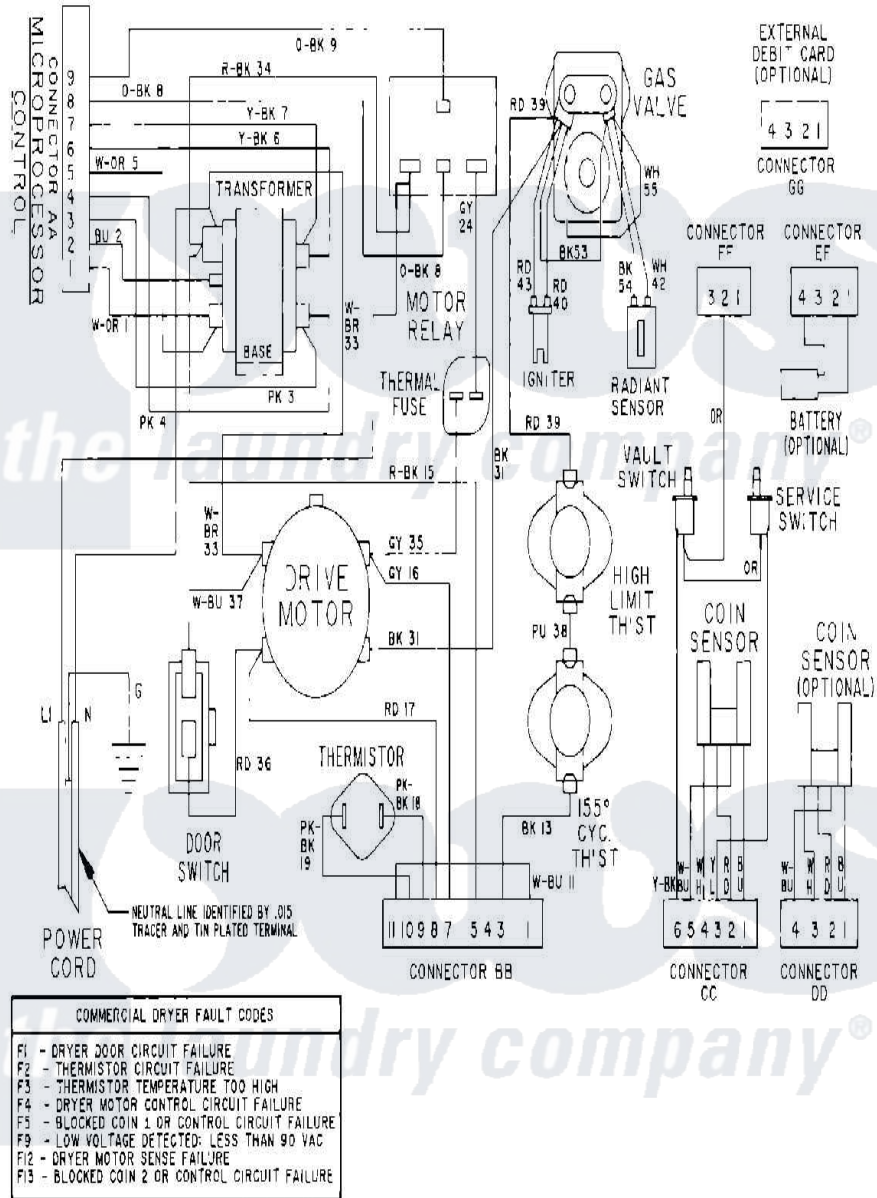

# Maytag MDG10PDABL 10 - WIRING INFORMATION

Maytag Commercial Maytag MDG10PDABL Dryer Parts Parts Diagram 10 - WIRING INFORMATION  
 Click on the part number to view part

Item	Original Part Number	Replaced By	Status	Part Description
001	NLA		Not Available	WIRING INFORMATION