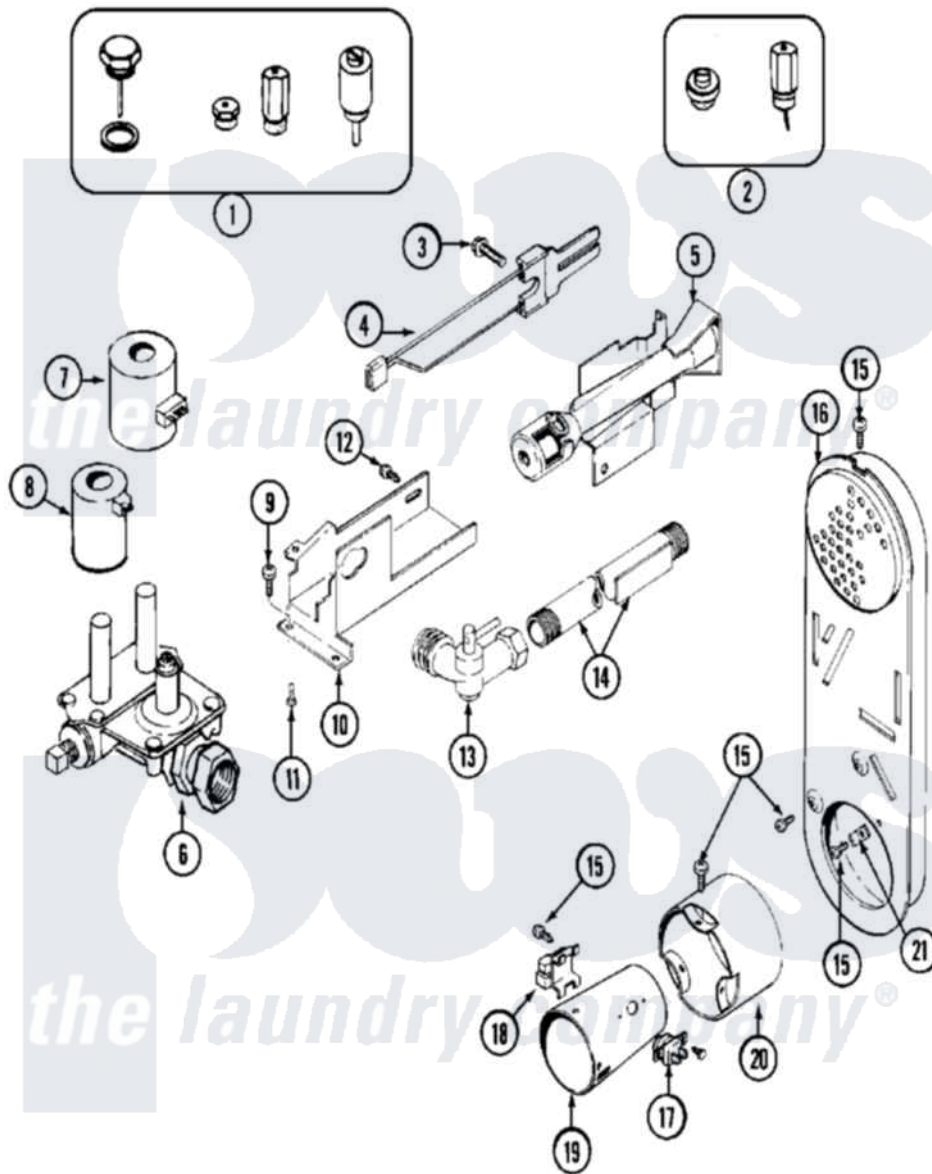

Maytag MDG10PDABW 07 - GAS VALVE

Maytag [Commercial Maytag MDG10PDABW Dryer Parts](#) Parts Diagram 07 - GAS VALVE
 Click on the part number to view part

Item	Original Part Number	Replaced By	Status	Part Description
001	Y308378	W10402145		LP Gas Con
002	Y308377		Not Available	CONVERSION KIT (LP TO NATURAL)
003	304971			Screw Note: Screw, Igniter
004	304970	4391996		Ignitor
005	33001247	33002793		Burner Assembly
006	308345			Valve, Gas
007	306106			Coil, Holding And Booster-W
008	306105	694540		Coil, 60 Hz
009	Y313561			Screw----NA
010	314566			Gas Control Bracket
011	Y313559			Screw
012	314082	90767		Screw, 8A X 3/8 HeX Washer Head Tapping
"	314568	Y313559		Screw
013	Y303349			Angle Shut-Off, Gas Valve Pipe And Bracket Assembly

014	Y303383	33001735	Series 18 Not Needed Use Vavle
015	211294	90767	Screw, 8A X 3/8 HeX Washer Head Tapping
016	Y308504	Not Available	INLET DUCT ASSEMBLY
017	305169		Thermostat, Hi-Limit Gas
018	Y303377	338906	Radiant, Sensor
019	Y308548		Combustion Cone Assembly
020	Y303841		Cone, Extension
021	Y312890		Retainer, Heater Chamber