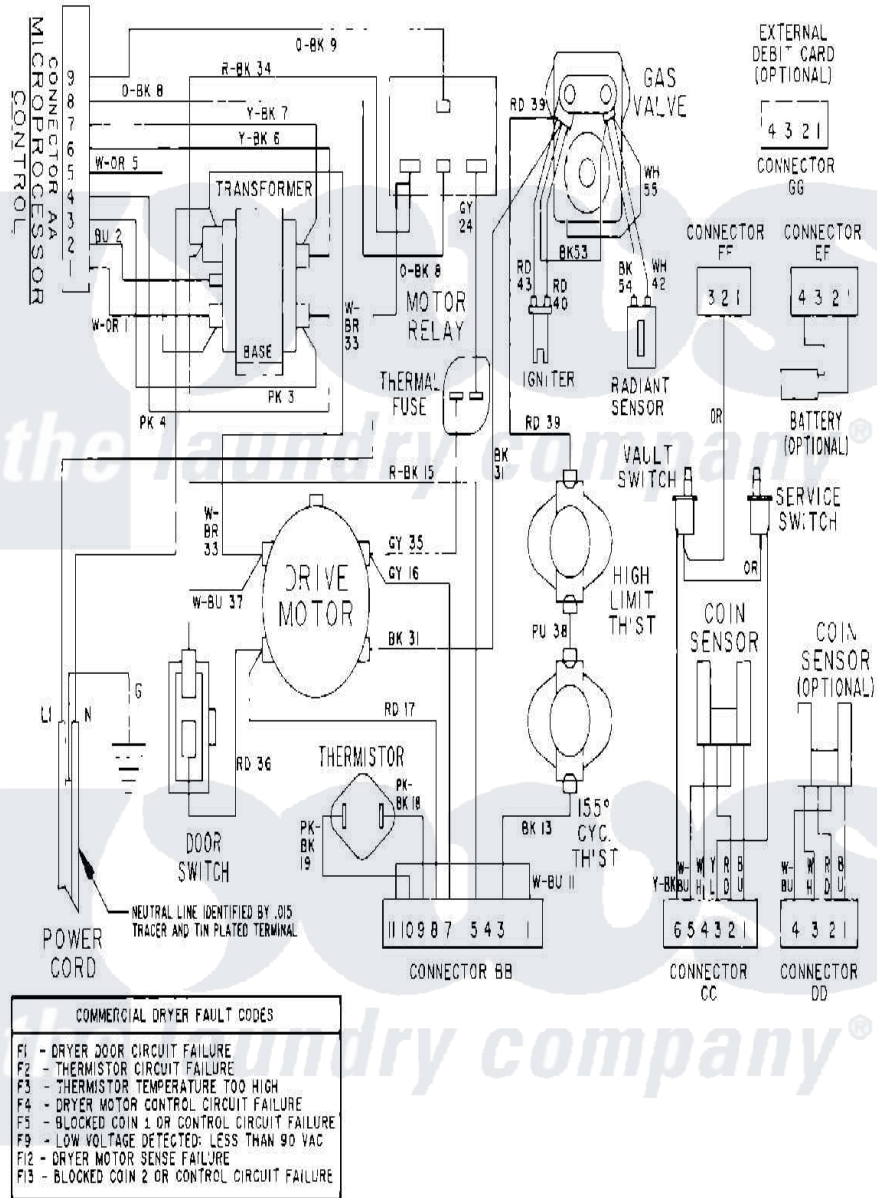

# Maytag MDG10PDABW 10 - WIRING INFORMATION

Maytag [Commercial Maytag MDG10PDABW Dryer Parts](#) Parts Diagram 10 - WIRING INFORMATION  
 Click on the part number to view part

Item	Original Part Number	Replaced By	Status	Part Description
001	NLA		Not Available	WIRING INFORMATION