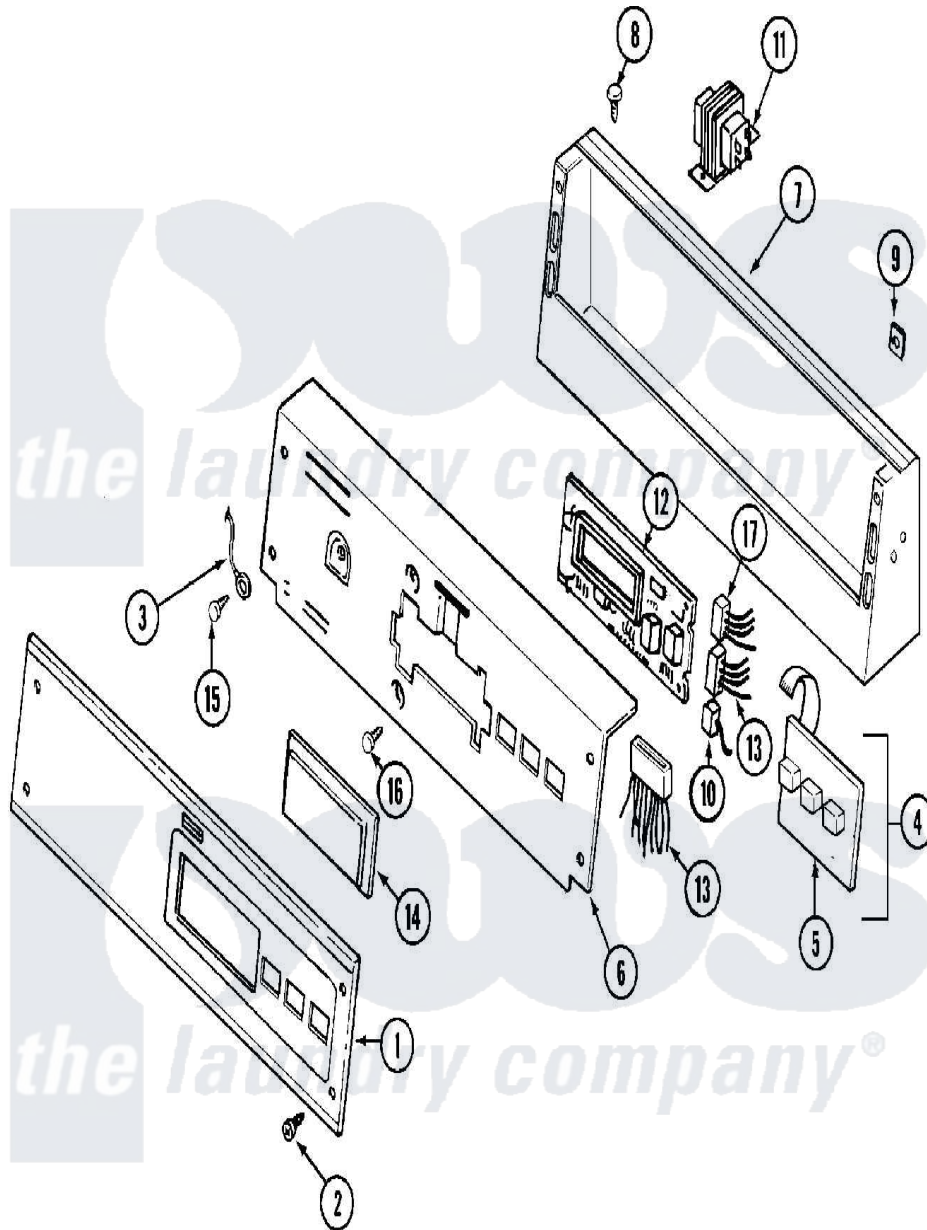

Maytag MDG10PDEGL 01 - CONTROL PANEL

Maytag [Commercial Maytag MDG10PDEGL Dryer Parts](#) Parts Diagram 01 - CONTROL PANEL
 Click on the part number to view part

Item	Original Part Number	Replaced By	Status	Part Description
001	33001020			Panel, Control
002	215506			Screw, Control Panel Overlay
003	205810			Wire, Ground
004	215527	W10140652		Screw, 6-20 X 1/2
"	306694			Backup Plate With Switch
005	215517	W10131113		Push Button
006	NLA		Not Available	PLATE, BACKUP (WHT)
007	NLA		Not Available	CONSOLE (WHT)
008	212276	W10116760		Screw
009	215003			Fastener, Panel And Bracket
010	208045			Harness, Wire Sensor Switch To Circuit Brd
"	22001361			Connector, Edgeboard
011	207766			Transformer
"	211294	90767		Screw, 8A X 3/8 HeX Washer Head Tapping
012	33001249			Battery, Control Board

"	912077		Locknut, Reader Harness
"	NLA	Not Available	BOARD, CONTROL
"	NLA	Not Available	SUPPORT, BATTERY
"	Y215513		Standoff, Circuit Board
013	314531		Connector, Edgeboard
"	33001283		Wire Harness, Main
"	33001428		Wire Harness, Main
014	33001208		Cover, Display
015	211252		Screw, Ground Wire
016	215526		Screw, Circuit Board
017	206799		Optic Switch Assembly
"	NLA	Not Available	CONNECTOR, EDGEBOARD- --NA