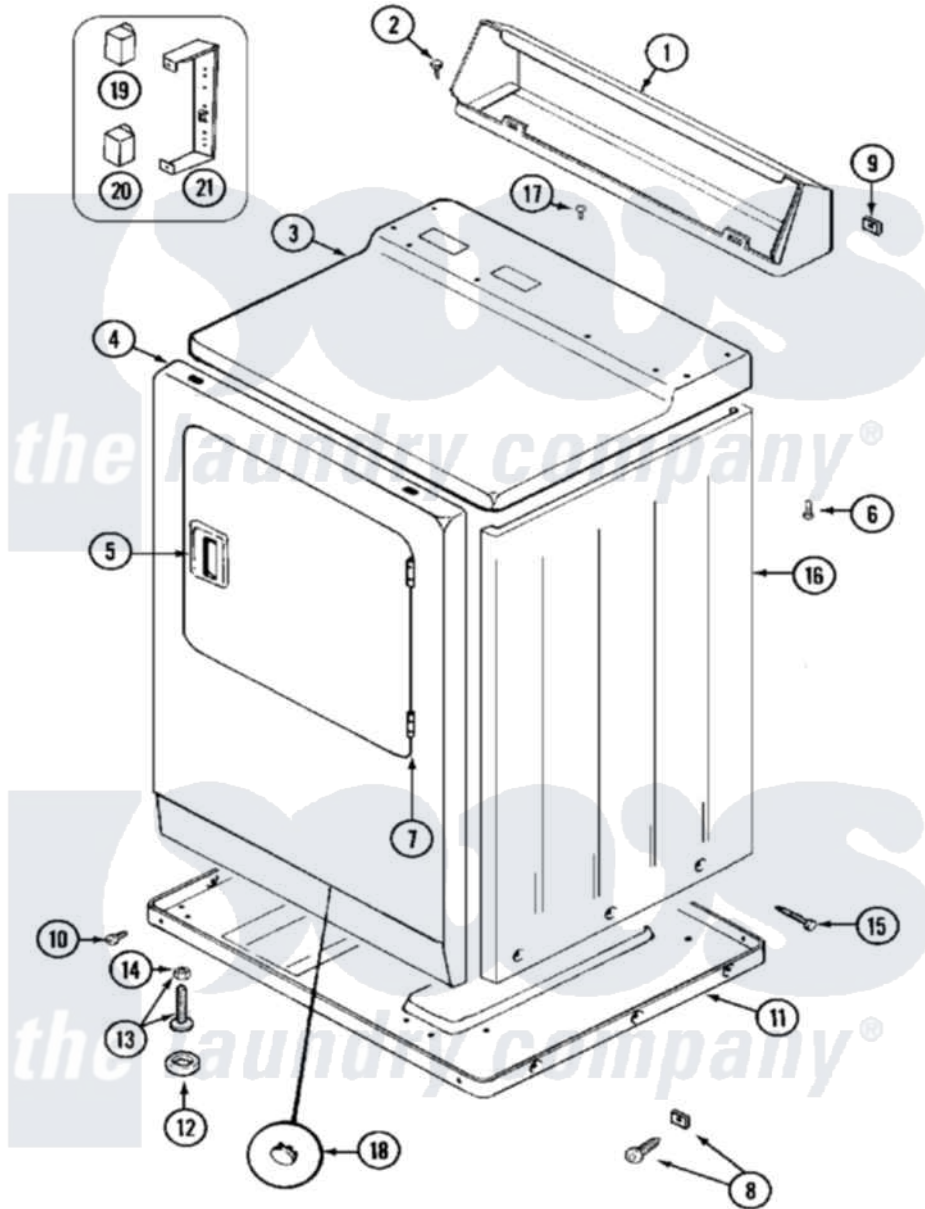

# Maytag MDG10PDEGL 03 - CABINET-FRONT

Maytag [Commercial Maytag MDG10PDEGL Dryer Parts](#) Parts Diagram 03 - CABINET-FRONT  
 Click on the part number to view part

Item	Original Part Number	Replaced By	Status	Part Description
001	NLA		Not Available	CONSOLE (WHT)
002	212276	<a href="#">W10116760</a>		Screw
003	33001163		Not Available	COVER, TOP (WHT)
"	33001164		Not Available	COVER, TOP (ALM)
004	NLA		Not Available	PANEL, FRONT (WHT)
005	<a href="#">33001241</a>			Handle, Door
"	33001254	<a href="#">37001047</a>		Handle, Door
006	<a href="#">214354</a>			Screw, Top Cover To Cabnt.
007	<a href="#">33001230</a>			Hinge, Door
008	<a href="#">204439</a>			Screw And Fstner Assembly
009	<a href="#">215075</a>			Fastener, Control Panel To Console
010	<a href="#">Y313561</a>			Screw---NA
"	Y310632	<a href="#">1163839</a>		Screw
011	Y303361		Not Available	BASE ASSY. (UPPER & LOWER)
012	<a href="#">Y314137</a>			Foot, Rubber

013	<a href="#">Y305086</a>		Adjustable Leg And Nut
014	<a href="#">Y052740</a>	<a href="#">62739</a>	Nut, Lock
015	<a href="#">213007</a>		Xfor Cabinet See Cabinet, Back
016	NLA		Not Available
			CABINET (WHT)
017	210186	<a href="#">3370225</a>	Screw
018	33001132	<a href="#">33002342</a>	Plug, Sifht Hole
"	33001168		Not Available
			PLUG, SIGHT HOLE (ALM)
019	<a href="#">206421</a>		Relay, Motor Reversing
020	<a href="#">306398</a>		Relay, Heater
021	212949	<a href="#">22001866</a>	Screw, Relay
"	<a href="#">Y313561</a>		Screw---NA
"	<a href="#">314627</a>		Bracket, Relays
"	Y251119	<a href="#">3177991</a>	Screw
"	Y310632	<a href="#">1163839</a>	Screw