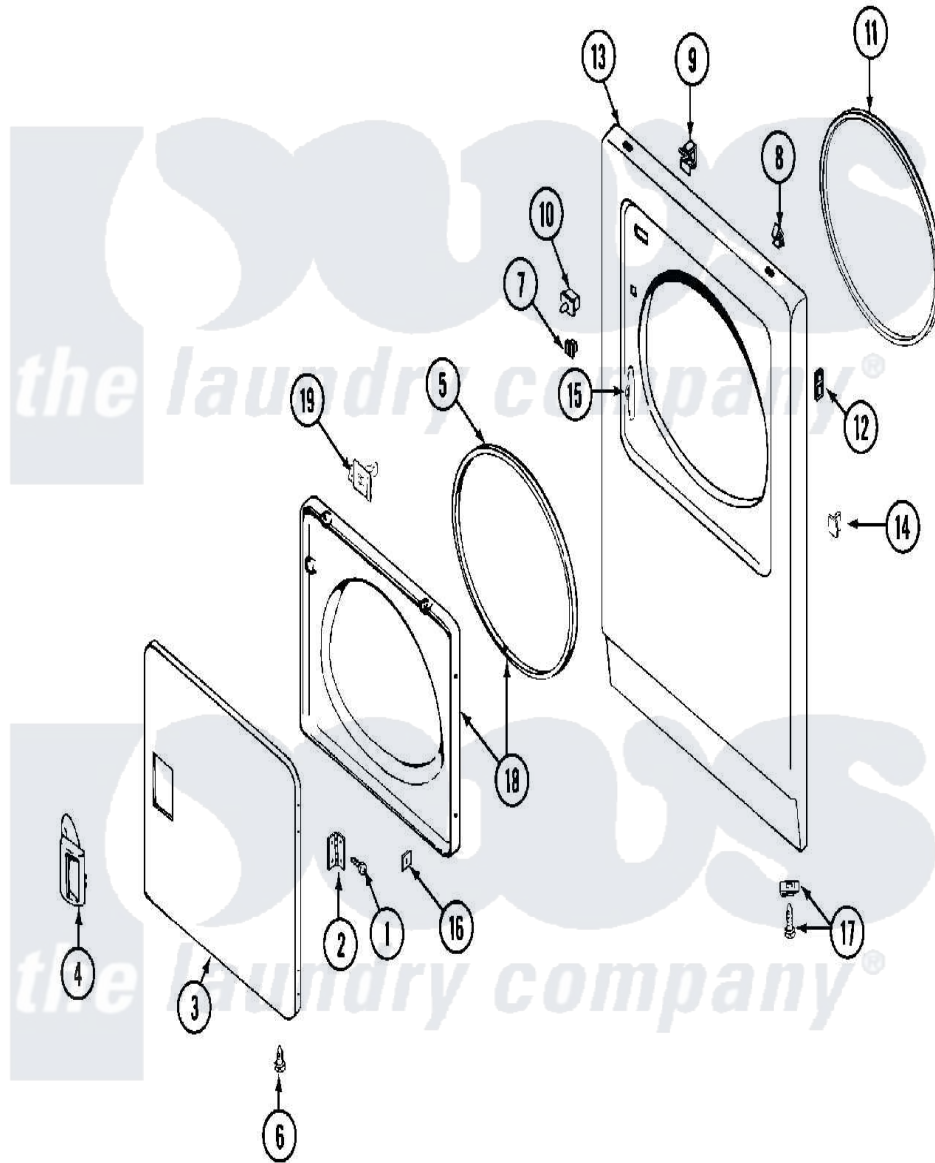

Maytag MDG10PDEGL 04 - DOOR

Maytag [Commercial Maytag MDG10PDEGL Dryer Parts](#) Parts Diagram 04 - DOOR
 Click on the part number to view part

Item	Original Part Number	Replaced By	Status	Part Description
001	Y314062			Screw, Door Hinge And Panel
002	33001230			Hinge, Door
003	33001240			Door
"	33001257	33001240		Door
004	33001241			Handle, Door
"	33001254	37001047		Handle, Door
005	33001131			Seal, Door
006	33001132	33002342		Plug, Sifht Hole
"	33001168		Not Available	PLUG, SIGHT HOLE (ALM)
007	Y304578	LA-1003		Door Catch Kit
008	212982	22001650		Fastener, Spring
009	Y310376			Clip, Door Switch Harness
010	33001436			Switch, Door
011	314937			Seal, Front Panel
012	NLA		Not Available	SPEEDNUT, HINGE SCREW
"	NLA		Not Available	SCREW, PLASTIC

013	NLA	Not Available	PANEL, FRONT (WHT)
014	NLA	Not Available	PLUG, DOOR CATCH
015	33001175		Cover, Hinge Hole
"	33001176		Cover, Hinge Hole
016	Y313910		Clip, Door Liner To Outer Panel
017	204439		Screw And Fstner Assembly
018	33001243	Not Available	PANEL, INNER DOOR (W/SEAL)
019	33001305		Strike, Door