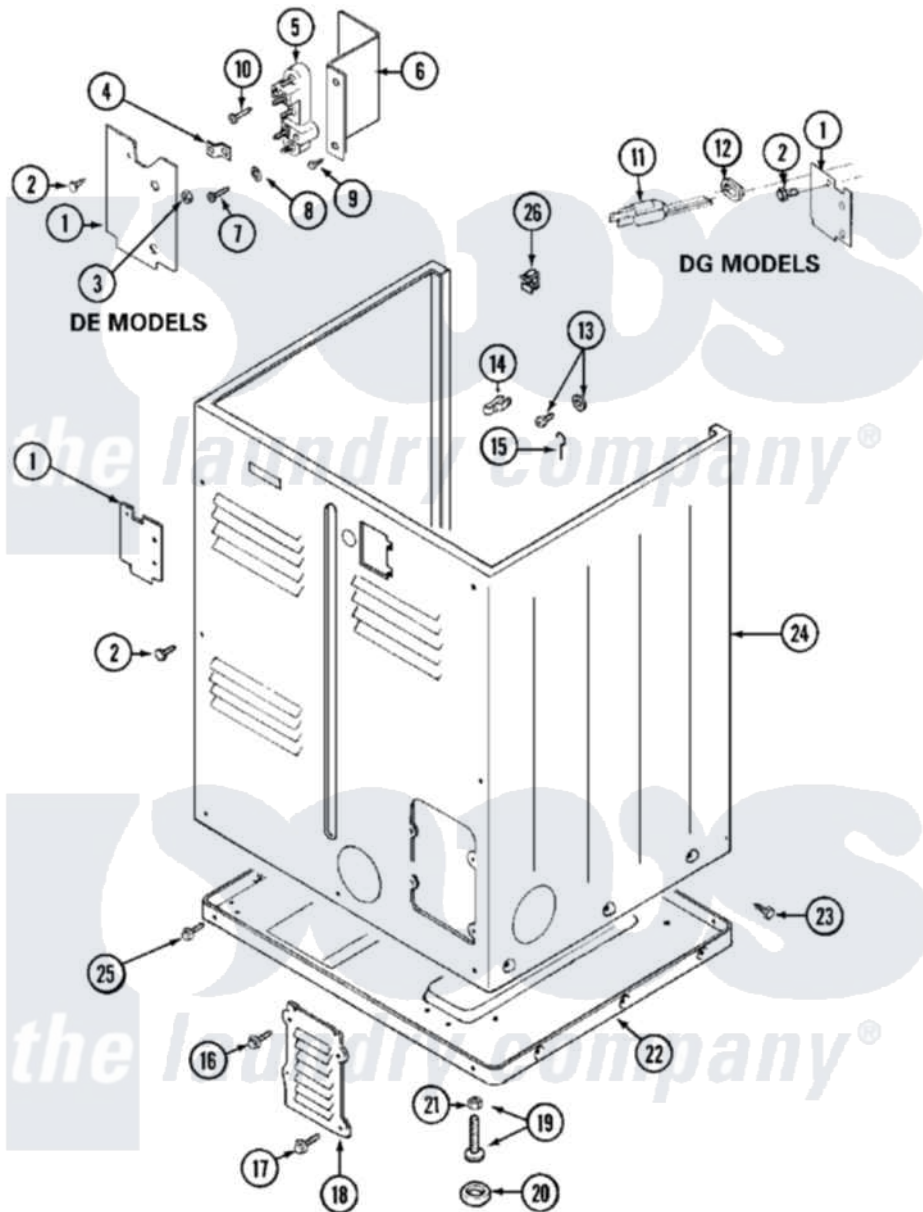

Maytag MDG10PDEGL 05 - CABINET-REAR

Maytag Commercial Maytag MDG10PDEGL Dryer Parts Parts Diagram 05 - CABINET-REAR
 Click on the part number to view part

Item	Original Part Number	Replaced By	Status	Part Description
001	Y312905		Not Available	COVER, TERMINAL
002	Y313561			Screw---NA
003	311484	112432		Nut
004	Y312184			Strap, Grounding
005	400008			Block, Terminal
006	Y312904			Bracket, Terminal Block
007	Y312209	W10001200		Screw
008	910181			Lockwasher, Terminal Block
"	Y311270			Washer, Terminal Block
009	Y310632	1163839		Screw
010	NLA		Not Available	SCREW, GROUND STRAP
011	308966		Not Available	CORD, POWER (EXPORT)
012	216183			Grommet, Cord Export
013	NLA		Not Available	SCREW & WASHER ASSEMBLY
014	301548			Clamp, Ground Wire
				Ground Wire, Supp. Blt To

015	204807		Ground wire, Supp. Pile to Top Cover
016	Y313559		Screw
017	211294	90767	Screw, 8A X 3/8 HeX Washer Head Tapping
018	Y312951	Not Available	ACCESS COVER, BACK
019	Y305086		Adjustable Leg And Nut
020	Y314137		Foot, Rubber
021	Y052740	62739	Nut, Lock
022	Y303361	Not Available	BASE ASSY. (UPPER & LOWER)
023	213007		Xfor Cabinet See Cabinet, Back
024	NLA	Not Available	CABINET (WHT)
025	Y313561		Screw----NA
"	Y310632	1163839	Screw
026	Y310376		Clip, Door Switch Harness