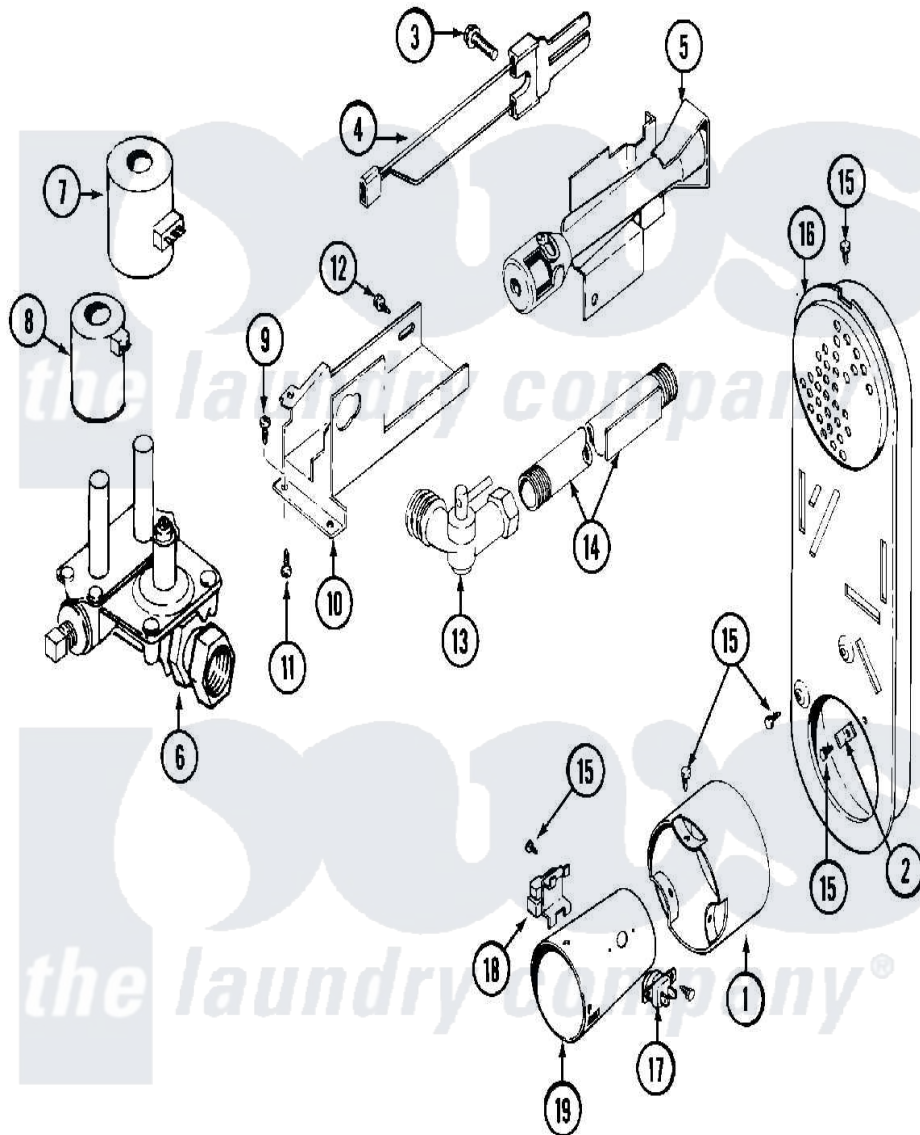

# Maytag MDG10PDEGL 07 - GAS VALVE

Maytag [Commercial Maytag MDG10PDEGL Dryer Parts](#) Parts Diagram 07 - GAS VALVE  
 Click on the part number to view part

Item	Original Part Number	Replaced By	Status	Part Description
001	NLA		Not Available	EXTENSION, CONE (W/SCREWS)
002	<a href="#">Y312890</a>			Retainer, Heater Chamber
003	<a href="#">304971</a>			Screw Note: Screw, Ignitor
004	304970	<a href="#">4391996</a>		Ignitor
005	33001247	<a href="#">33002793</a>		Burner Assembly
006	<a href="#">307927</a>			Valve, Gas
007	<a href="#">Y307931</a>			Coil, Holding And Booster
008	<a href="#">307930</a>			Coil, Secondary
009	<a href="#">Y313561</a>			Screw---NA
010	<a href="#">314566</a>			Gas Control Bracket
011	<a href="#">Y313559</a>			Screw
012	314082	<a href="#">90767</a>		Screw, 8A X 3/8 HeX Washer Head Tapping
"	314568	<a href="#">Y313559</a>		Screw
013	<a href="#">Y303349</a>			Angle Shut-Off, Gas Valve Pipe And Bracket Assembly

014	Y303383	<a href="#">33001735</a>	Series 18 Not Needed Use Vavle
015	<a href="#">211294</a>	<a href="#">90767</a>	Screw, 8A X 3/8 HeX Washer Head Tapping
016	Y308504	Not Available	INLET DUCT ASSEMBLY
017	<a href="#">303395</a>		Thermostat, Hi-Limit
018	Y303377	<a href="#">338906</a>	Radiant, Sensor
019	<a href="#">Y308549</a>		Combustion Cone Assembly