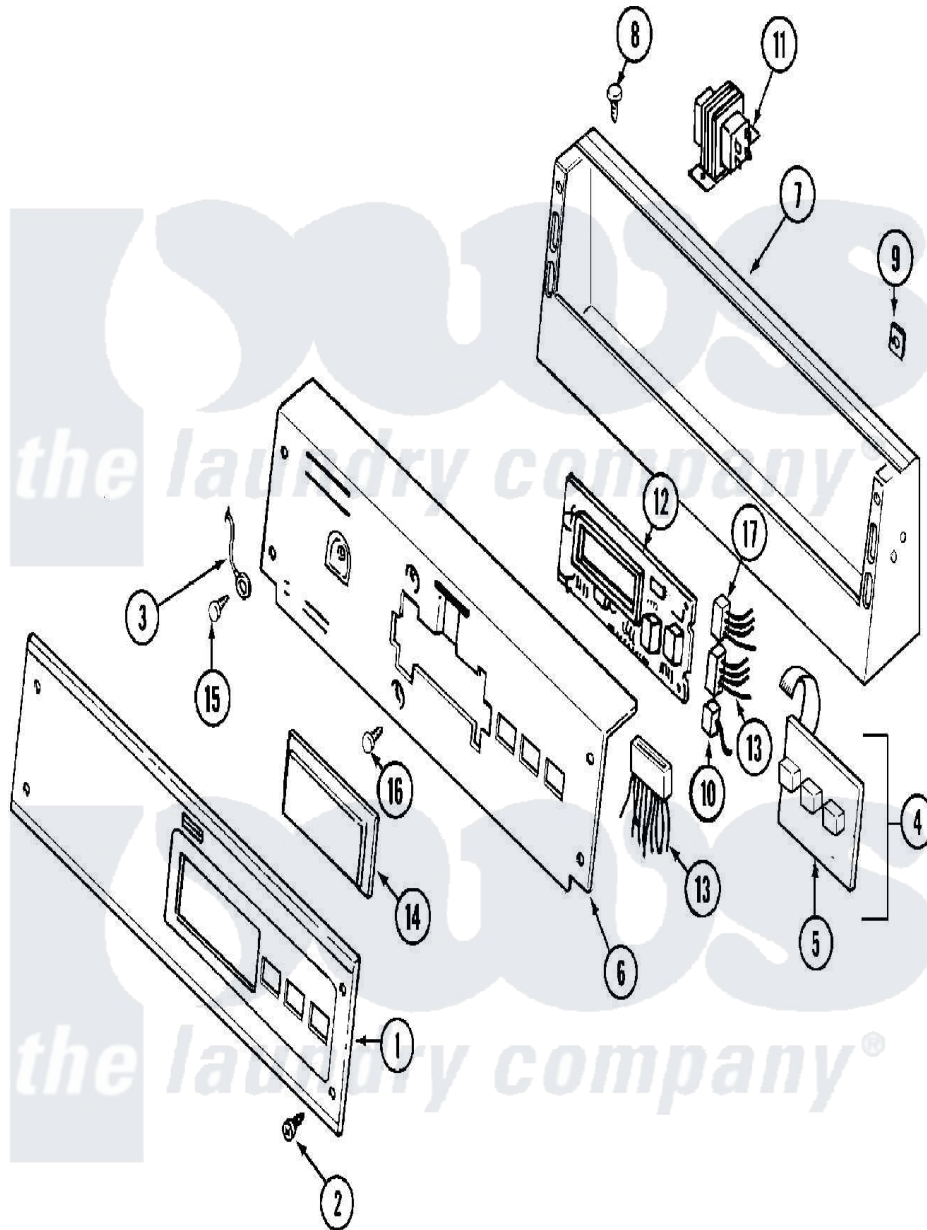

Maytag MDG10PDEGW 01 - CONTROL PANEL

Maytag [Commercial Maytag MDG10PDEGW Dryer Parts](#) Parts Diagram 01 - CONTROL PANEL
 Click on the part number to view part

Item	Original Part Number	Replaced By	Status	Part Description
001	33001020			Panel, Control
002	215506			Screw, Control Panel Overlay
003	205810			Wire, Ground
004	215527	W10140652		Screw, 6-20 X 1/2
"	306694			Backup Plate With Switch
005	215517	W10131113		Push Button
006	NLA		Not Available	PLATE, BACKUP (WHT)
007	NLA		Not Available	CONSOLE (WHT)
008	212276	W10116760		Screw
009	215003			Fastener, Panel And Bracket
010	208045			Harness, Wire Sensor Switch To Circuit Brd
"	22001361			Connector, Edgeboard
011	207766			Transformer
"	211294	90767		Screw, 8A X 3/8 HeX Washer Head Tapping
012	33001249			Battery, Control Board

"	912077		Locknut, Reader Harness
"	NLA	Not Available	BOARD, CONTROL
"	NLA	Not Available	SUPPORT, BATTERY
"	Y215513		Standoff, Circuit Board
013	314531		Connector, Edgeboard
"	33001283		Wire Harness, Main
"	33001428		Wire Harness, Main
014	33001208		Cover, Display
015	211252		Screw, Ground Wire
016	215526		Screw, Circuit Board
017	206799		Optic Switch Assembly
"	NLA	Not Available	CONNECTOR, EDGEBOARD- --NA