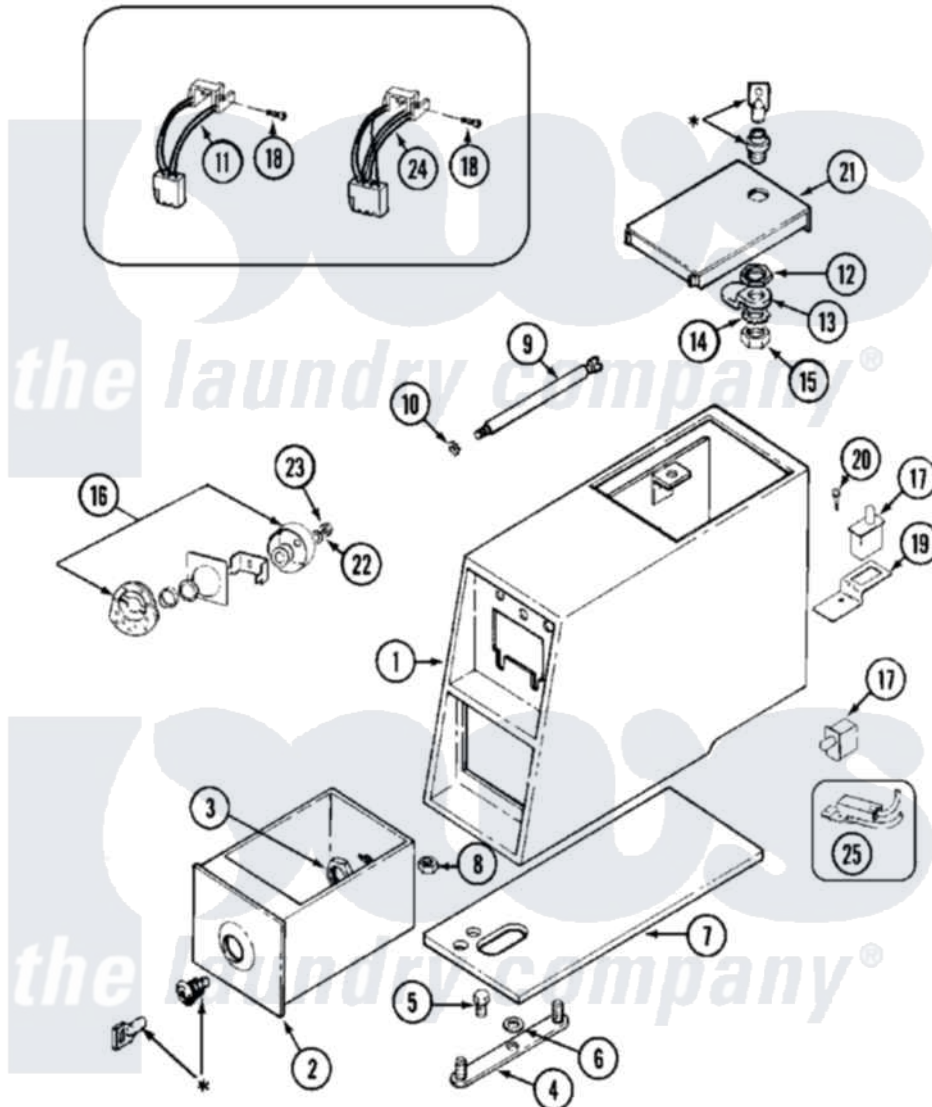

Maytag MDG10PDEGW 02 - CONTROL CENTER

* CONTACT YOUR COMMERCIAL LAUNDRY DISTRIBUTOR

Maytag [Commercial Maytag MDG10PDEGW Dryer Parts](#) Parts Diagram 02 - CONTROL CENTER
 Click on the part number to view part

Item	Original Part Number	Replaced By	Status	Part Description
001	22001407			Case, Coin Slide
"	22001408			(ALM)
002	207912	208884		Coin Box K
"	207912L	208884		Coin Box K
003	212328	W10139762		Hex Nut, 3/4-27
004	NLA		Not Available	STRAP, MOUNTING
005	211294	90767		Screw, 8A X 3/8 HeX Washer Head Tapping
006	910309			Washer, Mounting Strap
007	214660			Gasket, Control Center
008	Y052740	62739		Nut, Lock
009	211605			Bezel, Timer Dial
"	213035			Bolt, Locking
010	910181			Lockwasher, Terminal Block
011	207953	22001260		Optic Switch Assembly
012	212328	W10139762		Hex Nut, 3/4-27
013	213750	W10133266		Cam-Lock

014	22001354	W10177242	Hex-Nut 9/32 - 28
015	22001355		Nut, Lock Cam
016	NLA	Not Available	LOCK CAM ASSEMBLY
017	33001250		Switch, Vault And Service Door
018	314665		Screw, Switch Assembly
019	22001404		Bracket, Service Switch
020	212276	W10116760	Screw
021	204216	Not Available	DOOR, ACCESS (WHT)
"	204216L		Door, Access
022	22001354	W10177242	Hex-Nut 9/32 - 28
023	22001355		Nut, Lock Cam
024	206799		Optic Switch Assembly
025	208045		Harness, Wire Sensor Switch To Circuit Brd