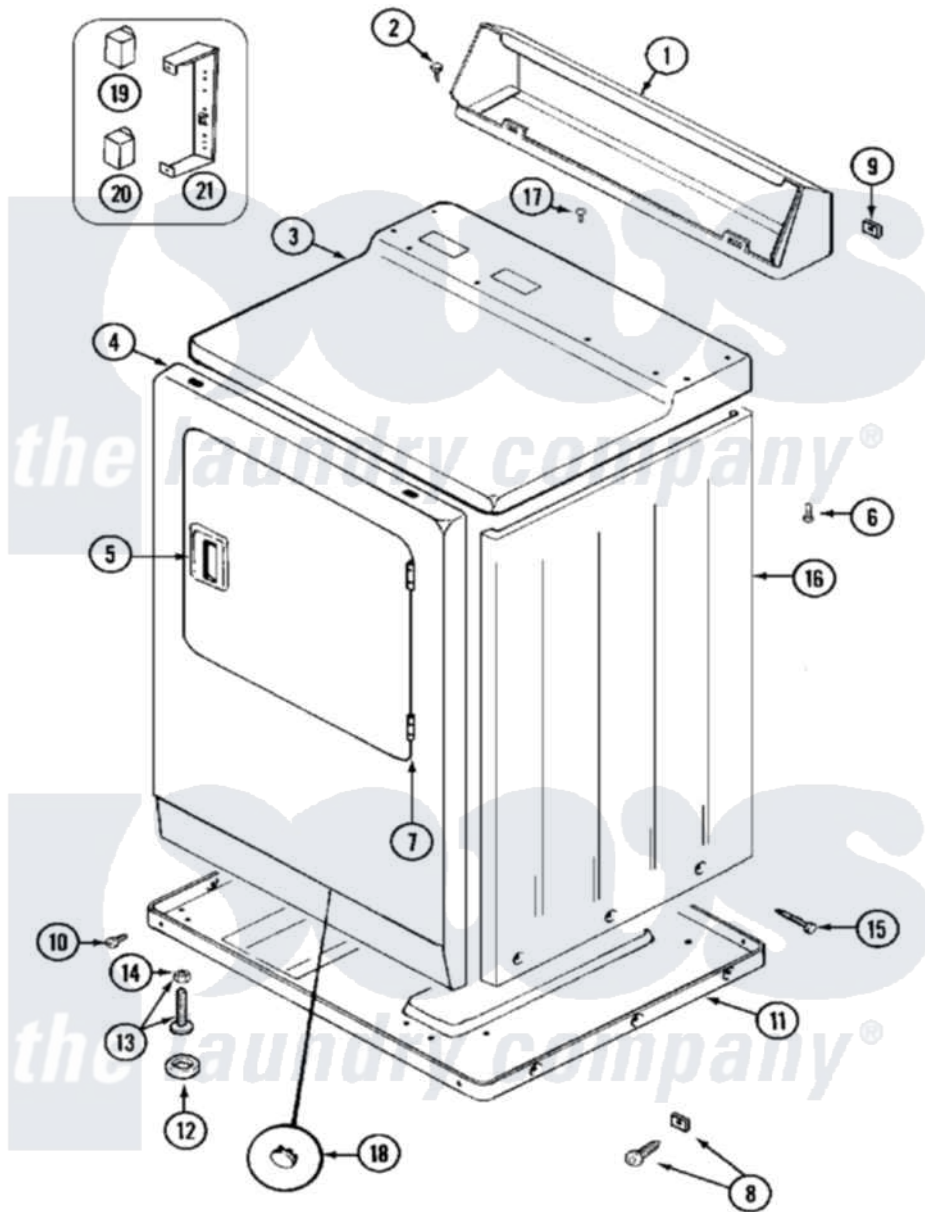

Maytag MDG10PDEGW 03 - CABINET-FRONT

Maytag [Commercial Maytag MDG10PDEGW Dryer Parts](#) Parts Diagram 03 - CABINET-FRONT
 Click on the part number to view part

Item	Original Part Number	Replaced By	Status	Part Description
001	NLA		Not Available	CONSOLE (WHT)
002	212276	W10116760		Screw
003	33001163		Not Available	COVER, TOP (WHT)
"	33001164		Not Available	COVER, TOP (ALM)
004	NLA		Not Available	PANEL, FRONT (WHT)
005	33001241			Handle, Door
"	33001254	37001047		Handle, Door
006	214354			Screw, Top Cover To Cabnt.
007	33001230			Hinge, Door
008	204439			Screw And Fstner Assembly
009	215075			Fastener, Control Panel To Console
010	Y313561			Screw---NA
"	Y310632	1163839		Screw
011	Y303361		Not Available	BASE ASSY. (UPPER & LOWER)
012	Y314137			Foot, Rubber

013	Y305086		Adjustable Leg And Nut
014	Y052740	62739	Nut, Lock
015	213007		Xfor Cabinet See Cabinet, Back
016	NLA		Not Available
017	210186	3370225	CABINET (WHT) Screw
018	33001132	33002342	Plug, Sifht Hole
"	33001168		Not Available
"			PLUG, SIGHT HOLE (ALM)
019	206421		Relay, Motor Reversing
020	306398		Relay, Heater
021	212949	22001866	Screw, Relay
"	Y313561		Screw---NA
"	314627		Bracket, Relays
"	Y251119	3177991	Screw
"	Y310632	1163839	Screw