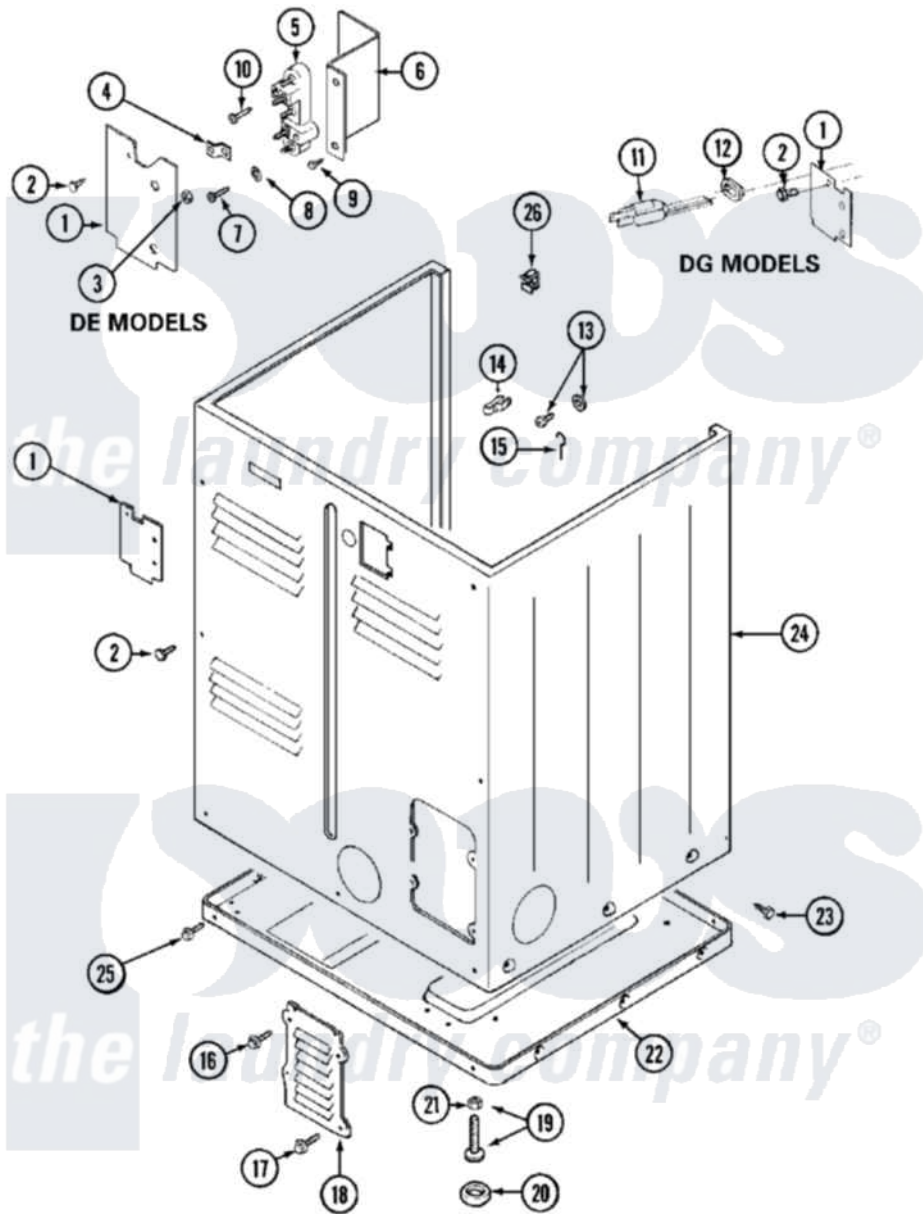

Maytag MDG10PDEGW 05 - CABINET-REAR

Maytag [Commercial Maytag MDG10PDEGW Dryer Parts](#) Parts Diagram 05 - CABINET-REAR
 Click on the part number to view part

Item	Original Part Number	Replaced By	Status	Part Description
001	Y312905		Not Available	COVER, TERMINAL
002	Y313561			Screw----NA
003	311484	112432		Nut
004	Y312184			Strap, Grounding
005	400008			Block, Terminal
006	Y312904			Bracket, Terminal Block
007	Y312209	W10001200		Screw
008	910181			Lockwasher, Terminal Block
"	Y311270			Washer, Terminal Block
009	Y310632	1163839		Screw
010	NLA		Not Available	SCREW, GROUND STRAP
011	308966		Not Available	CORD, POWER (EXPORT)
012	216183			Grommet, Cord Export
013	NLA		Not Available	SCREW & WASHER ASSEMBLY
014	301548			Clamp, Ground Wire
				Ground Wire, Supp. Blt To

015	204807		Ground wire, Supp. Pile to Top Cover
016	Y313559		Screw
017	211294	90767	Screw, 8A X 3/8 HeX Washer Head Tapping
018	Y312951	Not Available	ACCESS COVER, BACK
019	Y305086		Adjustable Leg And Nut
020	Y314137		Foot, Rubber
021	Y052740	62739	Nut, Lock
022	Y303361	Not Available	BASE ASSY. (UPPER & LOWER)
023	213007		Xfor Cabinet See Cabinet, Back
024	NLA	Not Available	CABINET (WHT)
025	Y313561		Screw----NA
"	Y310632	1163839	Screw
026	Y310376		Clip, Door Switch Harness