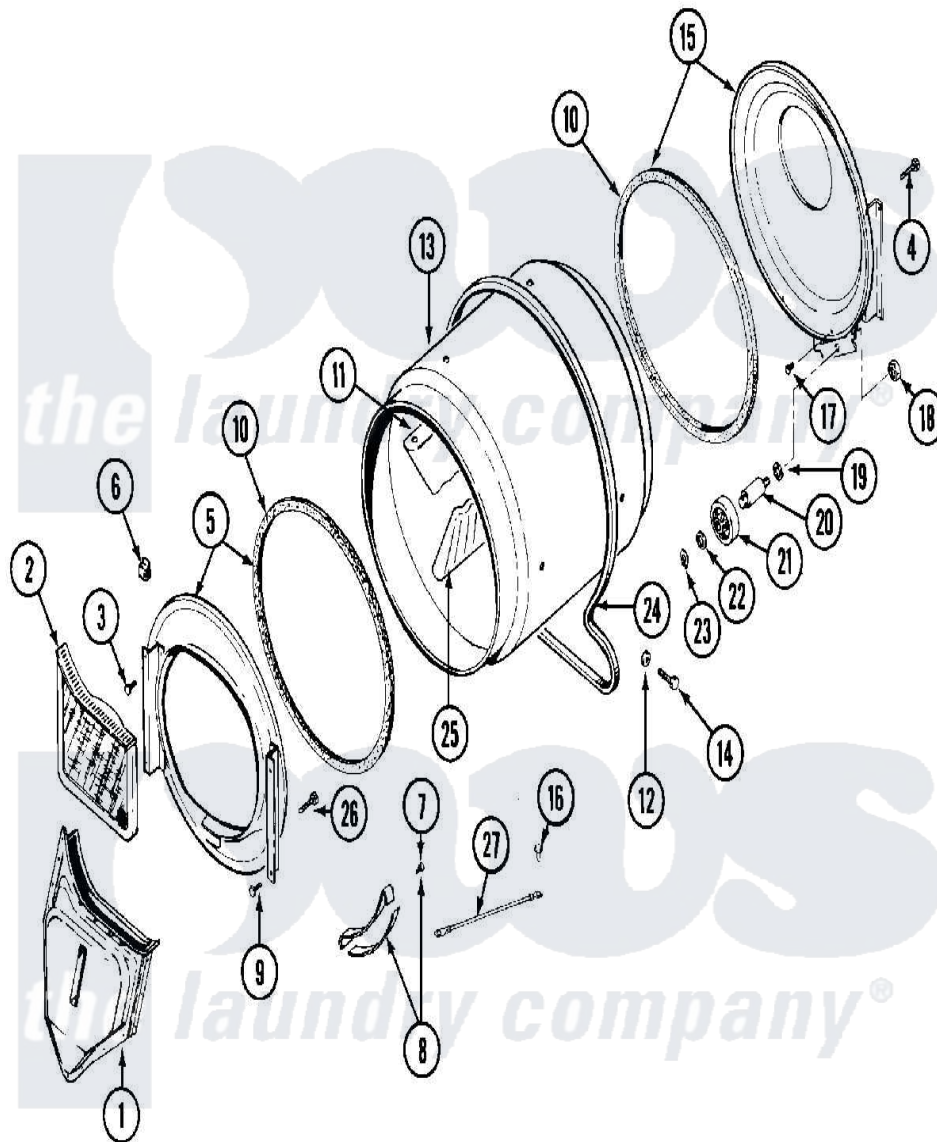

Maytag MDG10PDEGW 06 - TUMBLER

Maytag [Commercial Maytag MDG10PDEGW Dryer Parts](#) Parts Diagram 06 - TUMBLER
 Click on the part number to view part

Item	Original Part Number	Replaced By	Status	Part Description
001	33001016			Outlet Duct Assembly
002	33001170	33002970		Lint Filte
003	NLA		Not Available	SCREW, TUMBLER SUPPORT
004	Y313561			Screw---NA
005	33001179			Front, Tumbler
006	Y310376			Clip, Door Switch Harness
007	210720			Rivet, Bearing To Tumbler Frnt
008	306508			Tumbler Bearing Kit ---W
009	Y310632	1163839		Screw
010	314820			Seal, Tumbler
011	33001012			Baffle
012	314158			Washer, Baffle To Tumbler
013	33001108		Not Available	DRYER TUMBLER, W/O BAFFLES
014	Y310759			Screw, Tumbler Baffles
015	33001178			Back, Tumbler

016	910343	488234	Screw 8-32 X 1/4
017	Y310632	1163839	Screw
018	312538	33001443	Nut, Hex
019	Y313347	312535	Washer, Vault Mounting Brk.
020	Y312948	6-3129480	Shaft- Tumbler
021	Y303373	12001541	Drum Roller/Washer Assembly--W
022	312535		Washer, Vault Mounting Brk.
023	410233	9703438	Ring-Retrn
024	Y312959		Poly "V" Belt For Tumbler
025	33001004		Baffle, Tall
026	Y314110	33002917	Screw, No.10-16
027	901220		Ground Wire