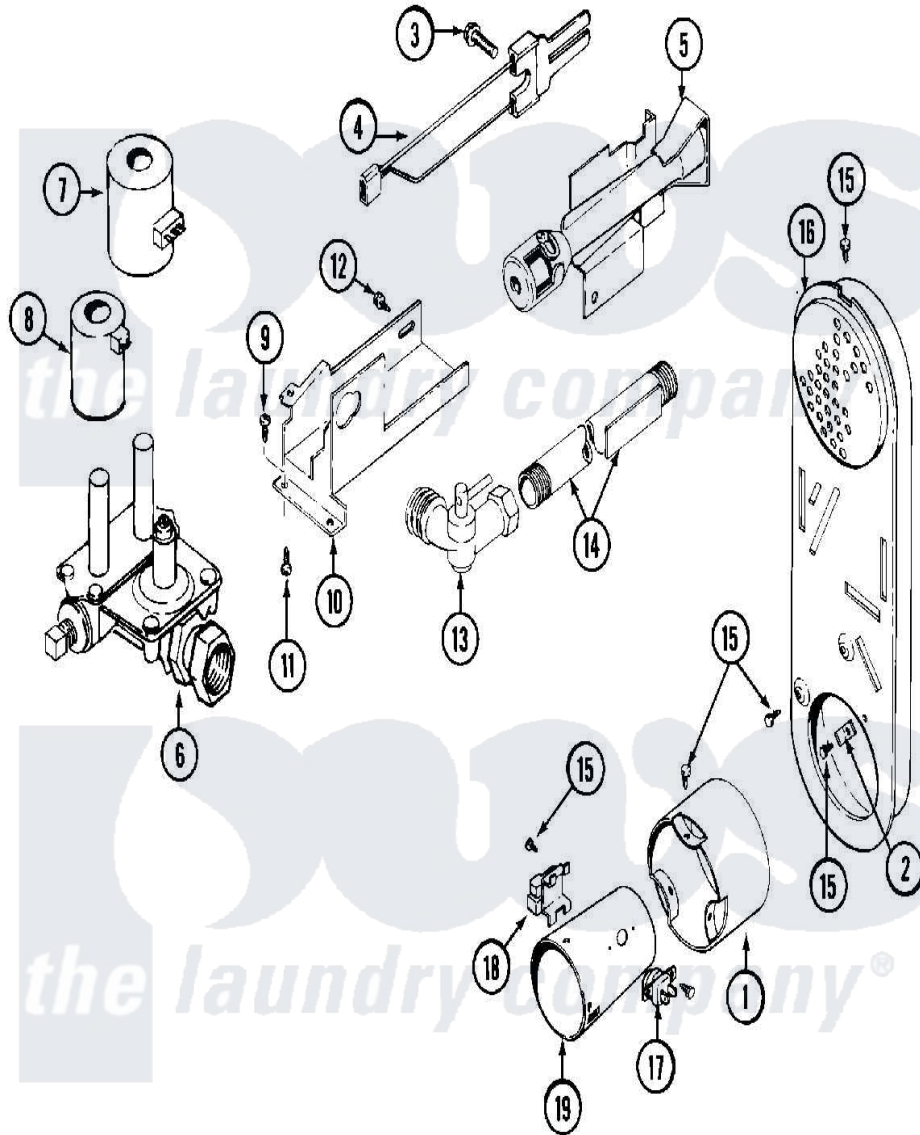

Maytag MDG10PDEGW 07 - GAS VALVE

Maytag [Commercial Maytag MDG10PDEGW Dryer Parts](#) Parts Diagram 07 - GAS VALVE
 Click on the part number to view part

Item	Original Part Number	Replaced By	Status	Part Description
001	NLA		Not Available	EXTENSION, CONE (W/SCREWS)
002	Y312890			Retainer, Heater Chamber
003	304971			Screw Note: Screw, Ignitor
004	304970	4391996		Ignitor
005	33001247	33002793		Burner Assembly
006	307927			Valve, Gas
007	Y307931			Coil, Holding And Booster
008	307930			Coil, Secondary
009	Y313561			Screw---NA
010	314566			Gas Control Bracket
011	Y313559			Screw
012	314082	90767		Screw, 8A X 3/8 HeX Washer Head Tapping
"	314568	Y313559		Screw
013	Y303349			Angle Shut-Off, Gas Valve Pipe And Bracket Assembly

014	Y303383	33001735	Series 18 Not Needed Use Vavle
015	211294	90767	Screw, 8A X 3/8 HeX Washer Head Tapping
016	Y308504	Not Available	INLET DUCT ASSEMBLY
017	303395		Thermostat, Hi-Limit
018	Y303377	338906	Radiant, Sensor
019	Y308549		Combustion Cone Assembly