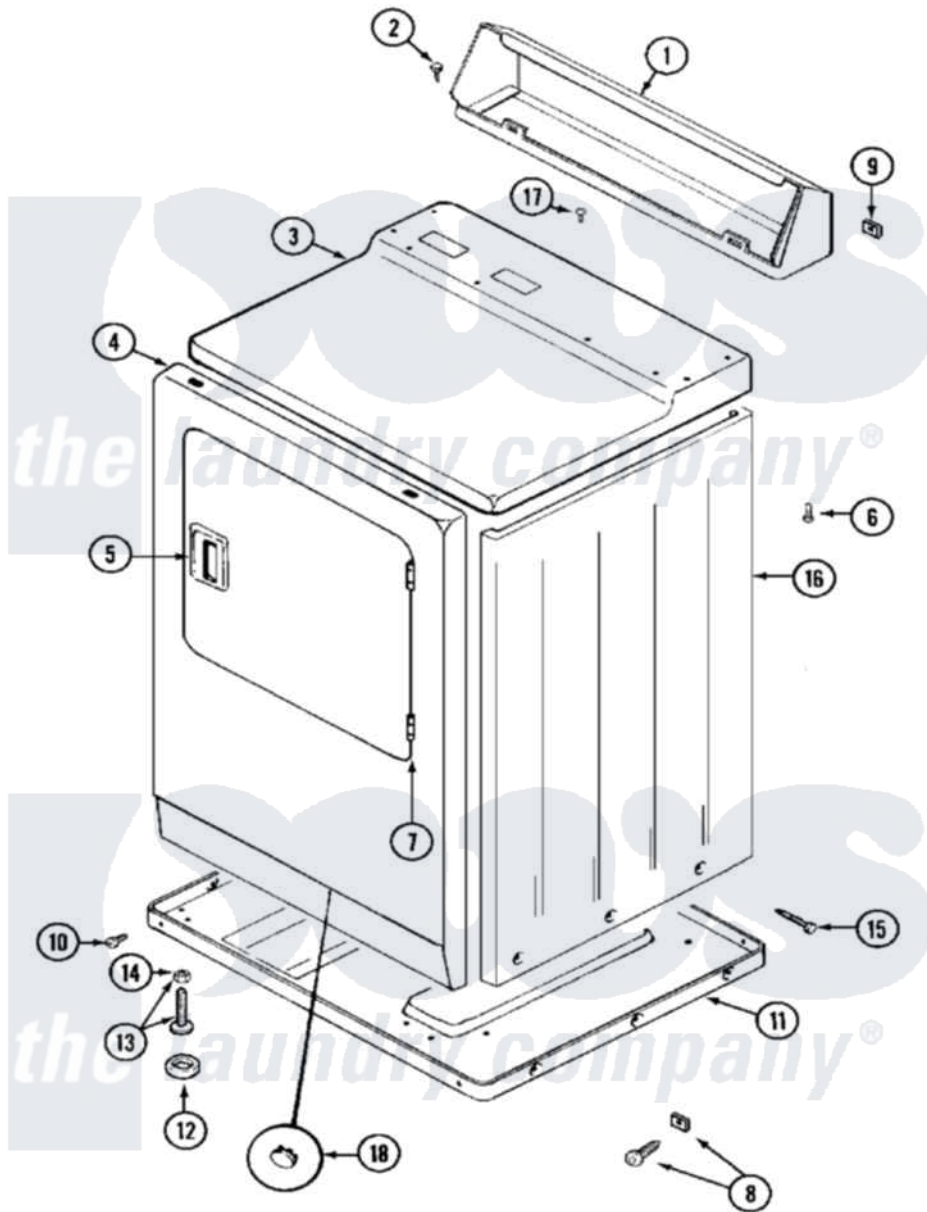

Maytag MDG10PSABW 02 - CABINET (FRONT)

Maytag [Commercial Maytag MDG10PSABW Dryer Parts](#) Parts Diagram 02 - CABINET (FRONT)
 Click on the part number to view part

Item	Original Part Number	Replaced By	Status	Part Description
001	NLA		Not Available	COVER, CONTROL (WHT)
002	212276	W10116760		Screw
003	33001163		Not Available	COVER, TOP (WHT)
004	NLA		Not Available	PANEL, FRONT (WHT)
005	33001241			Handle, Door
006	214354			Screw, Top Cover To Cabnt.
007	33001230			Hinge, Door
008	204439			Screw And Fstner Assembly
009	215075			Fastener, Control Panel To Console
010	Y313561			Screw---NA
"	Y310632	1163839		Screw
011	Y303361		Not Available	BASE ASSY. (UPPER & LOWER)
012	Y314137			Foot, Rubber
013	Y305086			Adjustable Leg And Nut
014	Y052740	62739		Nut, Lock