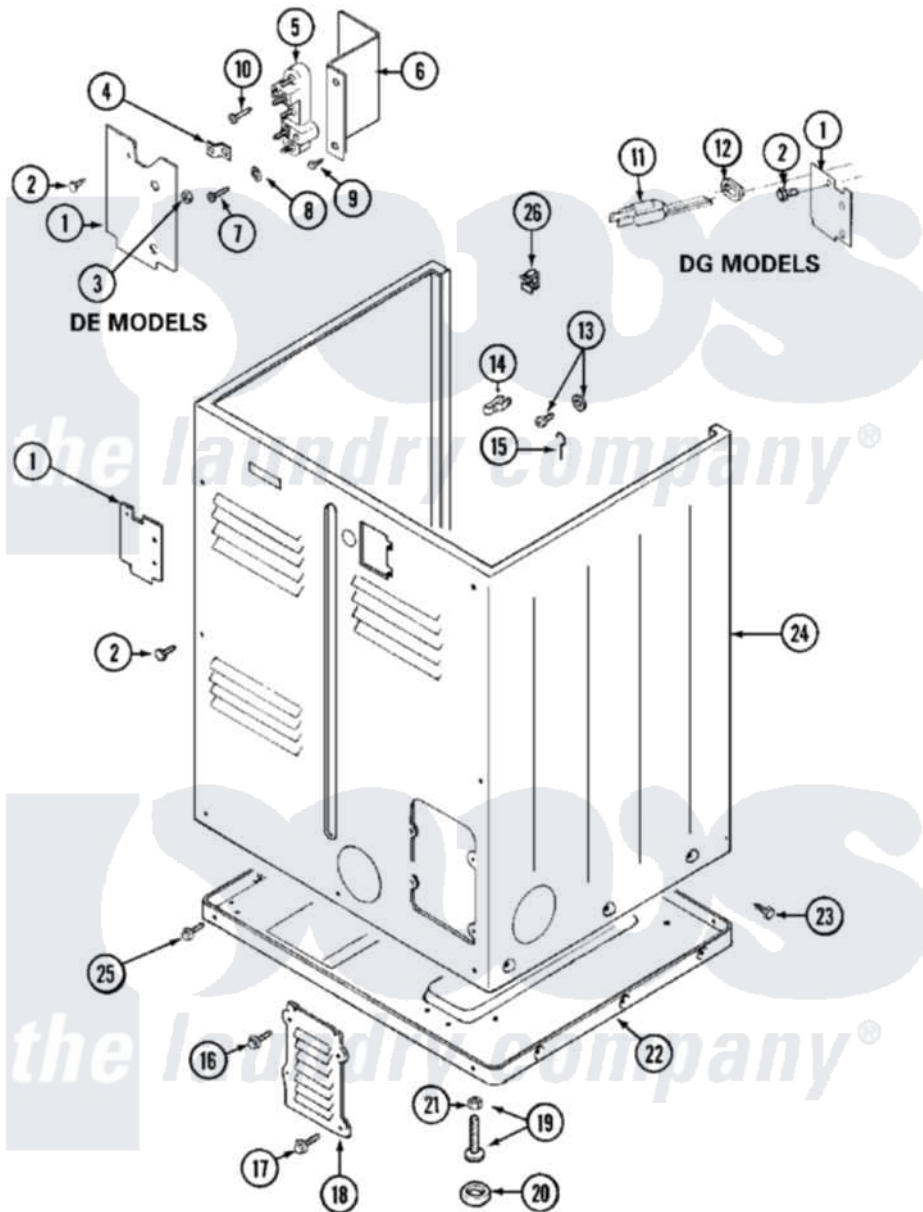

Maytag MDG10PSABW 07 - CABINET-REAR

Maytag [Commercial Maytag MDG10PSABW Dryer Parts](#) Parts Diagram 07 - CABINET-REAR
 Click on the part number to view part

Item	Original Part Number	Replaced By	Status	Part Description
001	Y312905		Not Available	COVER, TERMINAL
002	Y313561			Screw----NA
003	311484	112432		Nut
004	Y312184			Strap, Grounding
005	400008			Block, Terminal
006	Y312904			Bracket, Terminal Block
007	Y312209	W10001200		Screw
008	Y311270			Washer, Terminal Block
009	Y310632	1163839		Screw
010	NLA		Not Available	SCREW, GROUND STRAP
011	305168	33002916		Power Cord, Canadian 240V
"	33001246		Not Available	CORD, POWER
012	211881			Grommet, Cord Part Not Used- Gas Models Only
013	NLA		Not Available	SCREW & WASHER ASSEMBLY
014	301548			Clamp, Ground Wire

015	204807		Ground Wire, Supp. Plite To Top Cover
016	Y313559		Screw
017	211294	90767	Screw, 8A X 3/8 HeX Washer Head Tapping
018	Y312951	Not Available	ACCESS COVER, BACK
019	Y305086		Adjustable Leg And Nut
020	Y314137		Foot, Rubber
021	Y052740	62739	Nut, Lock
022	Y303361	Not Available	BASE ASSY. (UPPER & LOWER)
023	213007		Xfor Cabinet See Cabinet, Back
024	NLA	Not Available	CABINET (WHT)
025	Y313561		Screw----NA
"	Y310632	1163839	Screw
026	Y310376		Clip, Door Switch Harness