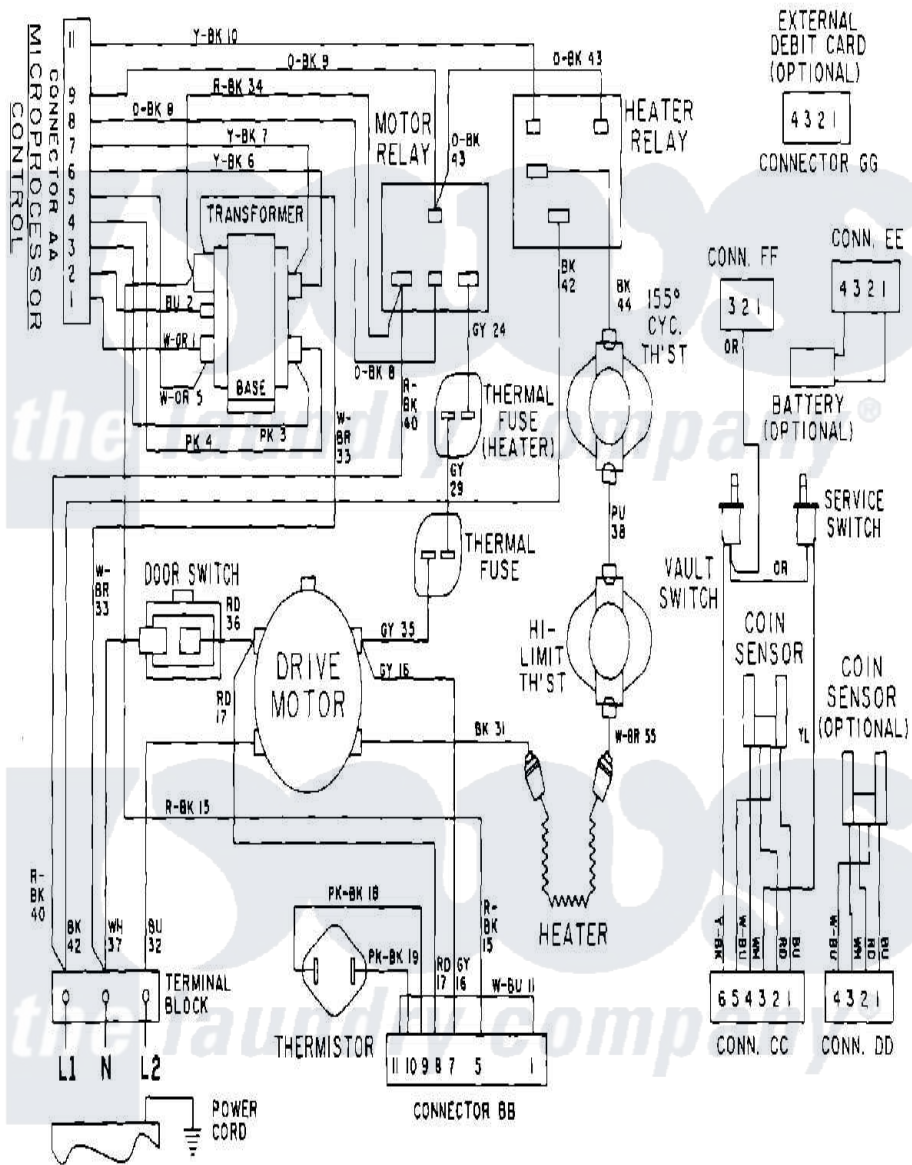

Maytag MDG10PSABW 08 - WIRING INFORMATION

Maytag [Commercial Maytag MDG10PSABW Dryer Parts](#) Parts Diagram 08 - WIRING INFORMATION
 Click on the part number to view part

Item	Original Part Number	Replaced By	Status	Part Description
001	NLA		Not Available	WIRING INFORMATION