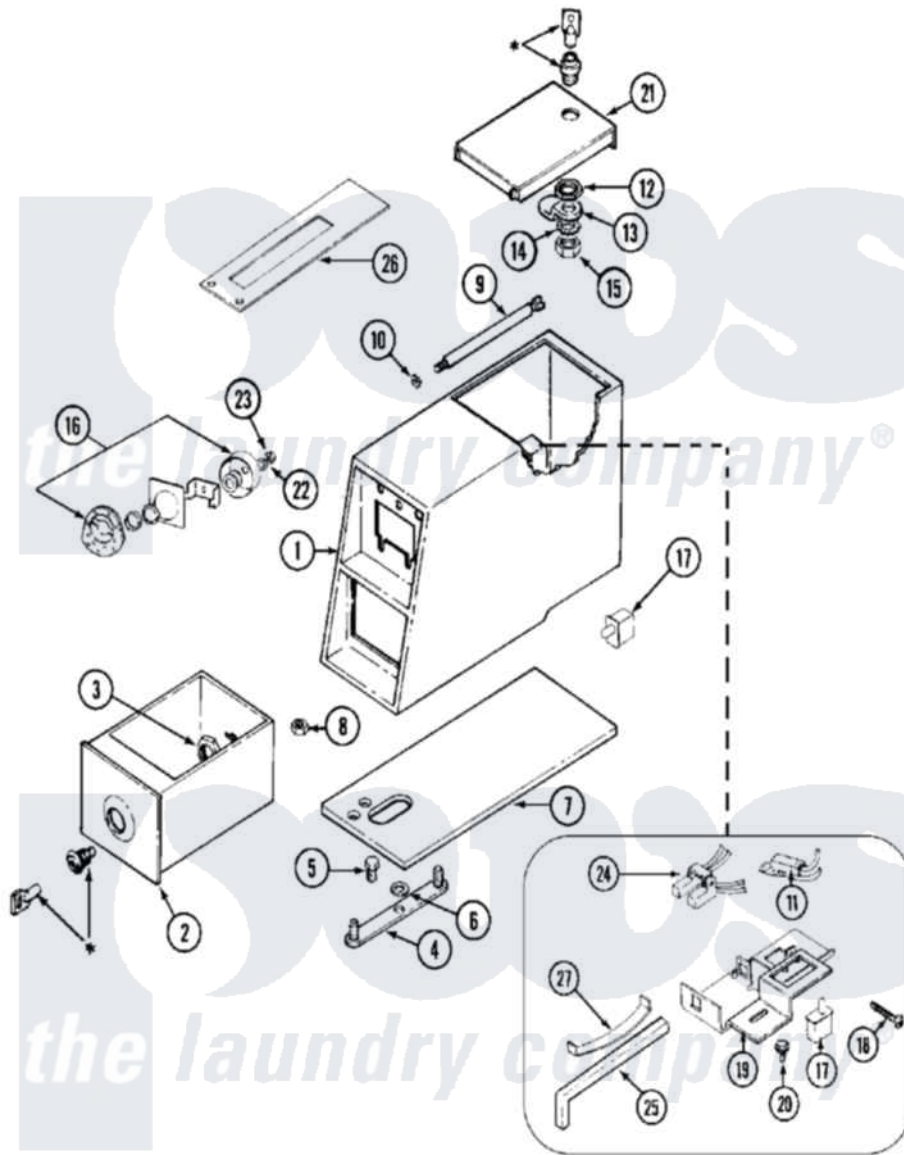

Maytag MDG10PSAGW 02 - CONTROL CENTER

***CONTACT YOUR COMMERCIAL LAUNDRY DISTRIBUTOR**

Maytag [Commercial Maytag MDG10PSAGW Dryer Parts](#) Parts Diagram 02 - CONTROL CENTER
 Click on the part number to view part

Item	Original Part Number	Replaced By	Status	Part Description
001	22001405			Case, Coin Slide
"	22001406	22001405		Case, Coin Slide
002	207913	208883		Coin Box K
"	NLA		Not Available	(ALM)
003	212328	W10139762		Hex Nut, 3/4-27
004	NLA		Not Available	STRAP, MOUNTING
005	211294	90767		Screw, 8A X 3/8 HeX Washer Head Tapping
006	910309			Washer, Mounting Strap
007	214660			Gasket, Control Center
008	Y052740	62739		Nut, Lock
009	215559			Bolt, Coin Slide Locking
010	910387			Lockwasher, Vault Assembly
011	208045			Harness, Wire Sensor Switch To Circuit Brd
012	212328	W10139762		Hex Nut, 3/4-27
013	213750	W10133266		Cam-Lock

014	22001354	W10177242		Hex-Nut 9/32 - 28
015	22001355			Nut, Lock Cam
016	NLA		Not Available	LOCK CAM ASSEMBLY
017	33001250			Switch, Vault And Service Door
018	314665			Screw, Switch Assembly
019	33001253			Bracket, Sensor Switch
020	211605			Bezel, Timer Dial
"	212276	W10116760		Screw
021	204216		Not Available	DOOR, ACCESS (WHT)
"	204216L			Door, Access
022	22001354	W10177242		Hex-Nut 9/32 - 28
023	216203			Lockwasher, Double "D"
"	22001355			Nut, Lock Cam
024	206799			Optic Switch Assembly
025	216442			Rod, Actuator
026	NLA		Not Available	BRACKET, OPTIC SWITCH ACT.
027	33001252			Spring, Switch Rod