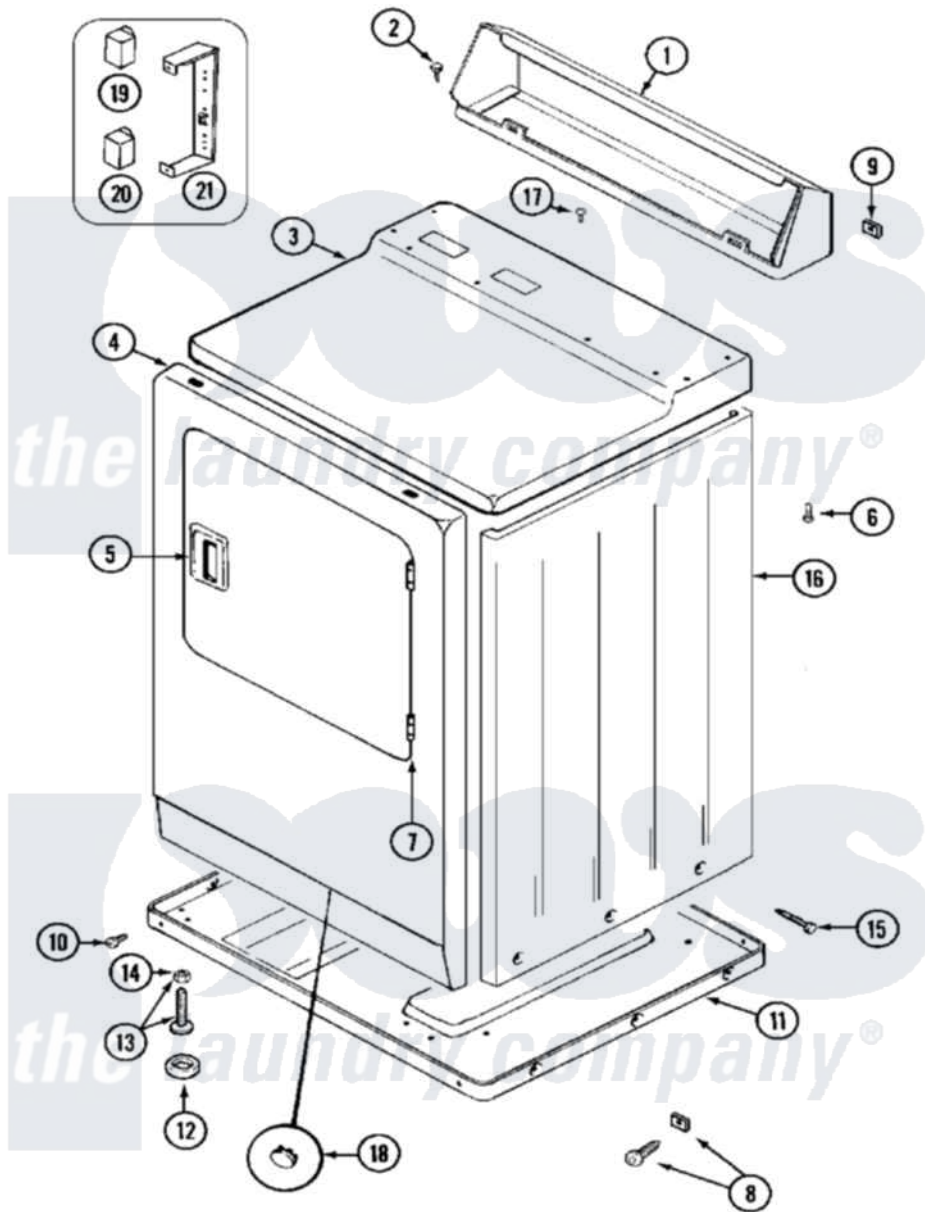

Maytag MDG10PSAGW 03 - CABINET-FRONT

Maytag [Commercial Maytag MDG10PSAGW Dryer Parts](#) Parts Diagram 03 - CABINET-FRONT
 Click on the part number to view part

Item	Original Part Number	Replaced By	Status	Part Description
001	NLA		Not Available	CONSOLE (WHT)
002	212276	W10116760		Screw
003	33001163		Not Available	COVER, TOP (WHT)
"	33001164		Not Available	COVER, TOP (ALM)
004	NLA		Not Available	PANEL, FRONT (WHT)
005	33001241			Handle, Door
"	33001254	37001047		Handle, Door
006	214354			Screw, Top Cover To Cabnt.
007	33001230			Hinge, Door
008	204439			Screw And Fstner Assembly
009	215075			Fastener, Control Panel To Console
010	Y313561			Screw---NA
"	Y310632	1163839		Screw
011	Y303361		Not Available	BASE ASSY. (UPPER & LOWER)
012	Y314137			Foot, Rubber

013	Y305086		Adjustable Leg And Nut
014	Y052740	62739	Nut, Lock
015	213007		Xfor Cabinet See Cabinet, Back
016	NLA		Not Available
017	210186	3370225	CABINET (WHT) Screw
018	33001132	33002342	Plug, Sifht Hole
"	33001168		Not Available
019	206421		PLUG, SIGHT HOLE (ALM) Relay, Motor Reversing
020	306398		Relay, Heater
021	212949	22001866	Screw, Relay
"	Y313561		Screw---NA
"	314627		Bracket, Relays
"	Y251119	3177991	Screw
"	Y310632	1163839	Screw