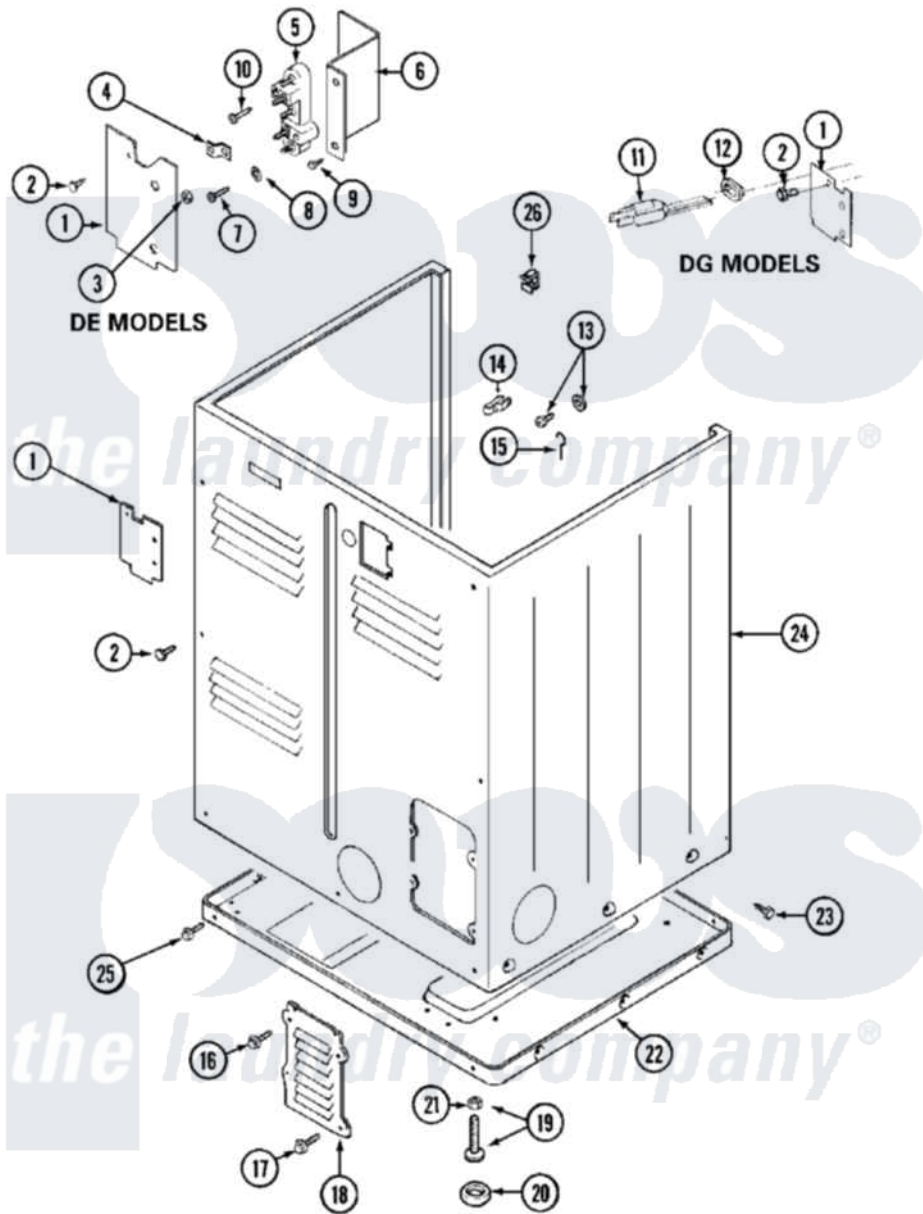

Maytag MDG10PSAGW 05 - CABINET-REAR

Maytag [Commercial Maytag MDG10PSAGW Dryer Parts](#) Parts Diagram 05 - CABINET-REAR
 Click on the part number to view part

Item	Original Part Number	Replaced By	Status	Part Description
001	Y312905		Not Available	COVER, TERMINAL
002	Y313561			Screw----NA
003	311484	112432		Nut
004	Y312184			Strap, Grounding
005	400008			Block, Terminal
006	Y312904			Bracket, Terminal Block
007	Y312209	W10001200		Screw
008	910181			Lockwasher, Terminal Block
"	Y311270			Washer, Terminal Block
009	Y310632	1163839		Screw
010	NLA		Not Available	SCREW, GROUND STRAP
011	33001285		Not Available	CORD, POWER
012	216183			Grommet, Cord Export
013	NLA		Not Available	SCREW & WASHER ASSEMBLY
014	301548			Clamp, Ground Wire
				Ground Wire, Supp. Blt To

015	204807		Ground wire, Supp. Pile to Top Cover
016	Y313559		Screw
017	211294	90767	Screw, 8A X 3/8 HeX Washer Head Tapping
018	Y312951	Not Available	ACCESS COVER, BACK
019	Y305086		Adjustable Leg And Nut
020	Y314137		Foot, Rubber
021	Y052740	62739	Nut, Lock
022	Y303361	Not Available	BASE ASSY. (UPPER & LOWER)
023	213007		Xfor Cabinet See Cabinet, Back
024	NLA	Not Available	CABINET (WHT)
025	Y313561		Screw----NA
"	Y310632	1163839	Screw
026	Y310376		Clip, Door Switch Harness