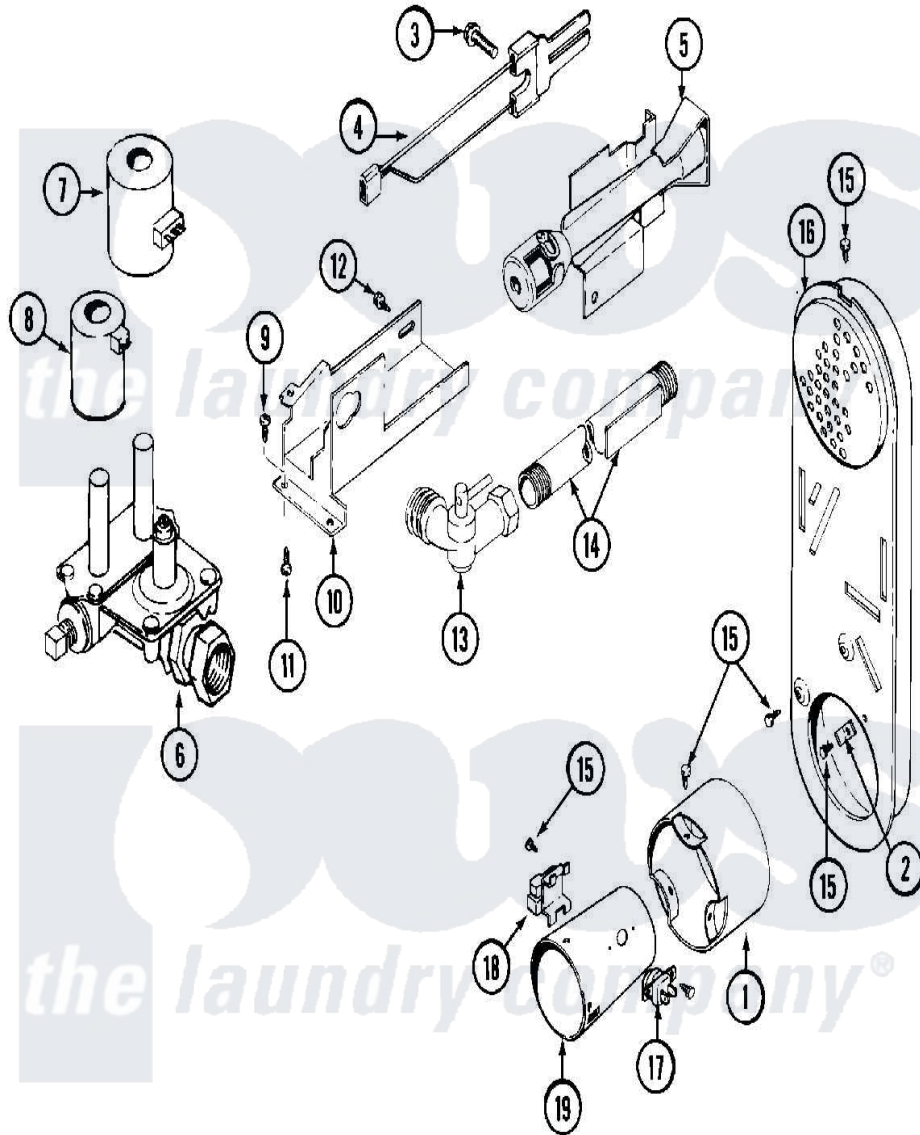

Maytag MDG10PSAGW 07 - GAS VALVE

Maytag [Commercial Maytag MDG10PSAGW Dryer Parts](#) Parts Diagram 07 - GAS VALVE
 Click on the part number to view part

Item	Original Part Number	Replaced By	Status	Part Description
001	NLA		Not Available	EXTENSION, CONE (W/SCREWS)
002	Y312890			Retainer, Heater Chamber
003	304971			Screw Note: Screw, Igniter
004	304970	4391996		Ignitor
005	33001247	33002793		Burner Assembly
006	307927			Valve, Gas
007	Y307931			Coil, Holding And Booster
008	307930			Coil, Secondary
009	Y313561			Screw----NA
010	314566			Gas Control Bracket
011	Y313559			Screw
012	314082	90767		Screw, 8A X 3/8 HeX Washer Head Tapping
"	314568	Y313559		Screw
013	Y303349			Angle Shut-Off, Gas Valve Pipe And Bracket Assembly

014	Y303383	33001735	Series 18 Not Needed Use Vavle
015	211294	90767	Screw, 8A X 3/8 HeX Washer Head Tapping
016	Y308504	Not Available	INLET DUCT ASSEMBLY
017	303395		Thermostat, Hi-Limit
018	Y303377	338906	Radiant, Sensor
019	Y308549		Combustion Cone Assembly