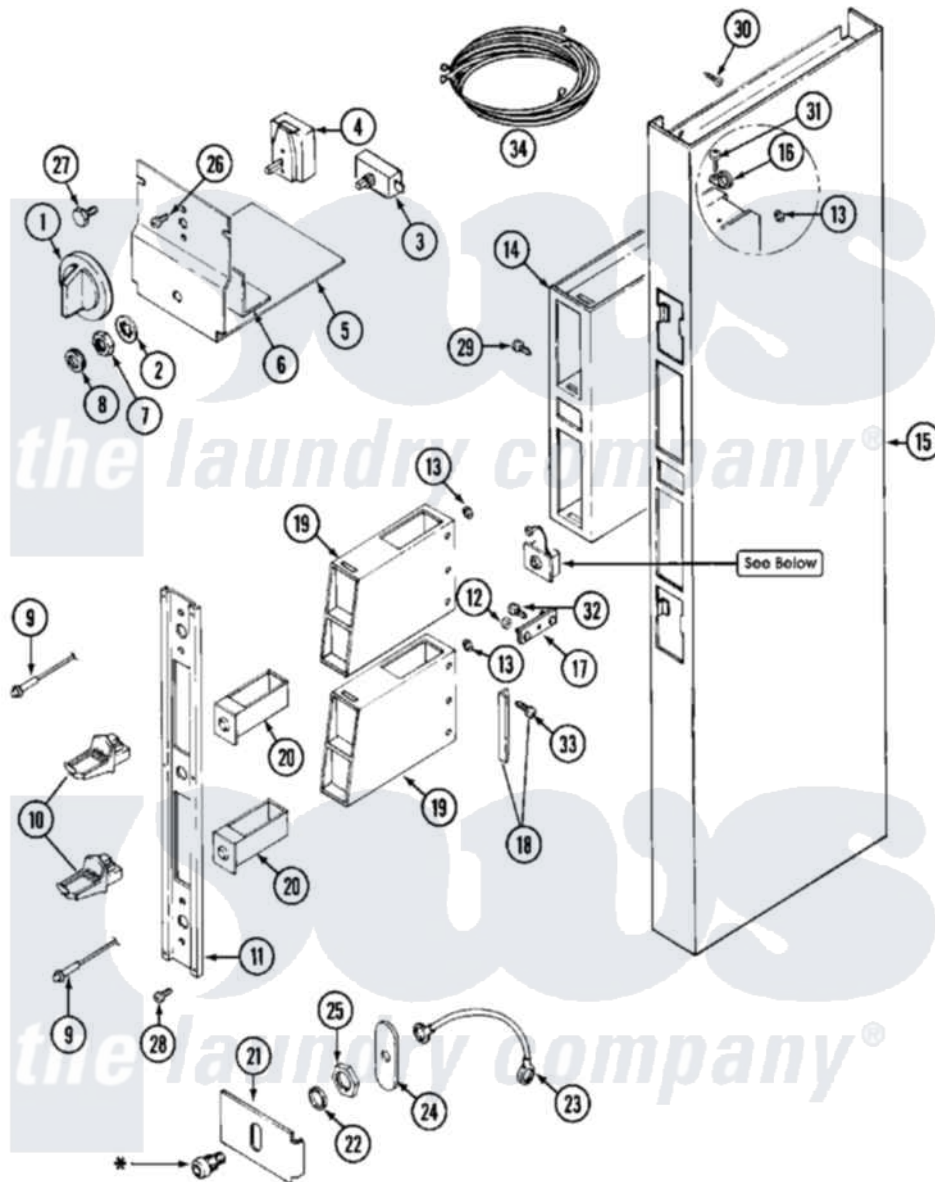

Maytag MDG11CSAAL 01 - CONTROL CENTER SHROUD

* Contact your Commercial Distributor For Security Items.

Maytag [Commercial Maytag MDG11CSAAL Dryer Parts](#) Parts Diagram 01 - CONTROL CENTER SHROUD
 Click on the part number to view part

Item	Original Part Number	Replaced By	Status	Part Description
001	205663			Knob For Selector Switch
002	312751			Lockwasher, Start Switch
003	306940	W10149462		Switch, Push-To-Start
004	307253			Switch, Cycle Selector
005	Y314261			Switch And Relay Bracket
006	NLA		Not Available	INSULATOR, SWITCH
007	Y312706	422617		Nut
008	Y312702			Knurled Nut, Start Switch
009	303963		Not Available	LIGHT, INDICATOR
010	NLA		Not Available	MAYTAG COIN SLIDE (ACCY)
011	315037		Not Available	PANEL, VAULT
012	Y052740	62739		Nut, Lock
013	Y313671	33001303		Grommet, Plate Hole
014	211294	90767		Screw, 8A X 3/8 HeX Washer Head Tapping
"	305534		Not Available	VAULT ASSEMBLY

"	Y313559			Screw
015	211294	90767		Screw, 8A X 3/8 HeX Washer Head Tapping
"	NLA		Not Available	SHROUD, CONTROL (WHT)
"	NLA		Not Available	SCREW, CONTROL ASSEMBLY
016	910768	M0280301		Tie Electr
017	NLA		Not Available	STRAP, MOUNTING
018	NLA		Not Available	STOP, COIN METER
019	Y307081			Coin Meter Weld Assembly
"	NLA		Not Available	(ALM)
020	205423	208883		Coin Box K
"	205423L	208883		Coin Box K
021	313428		Not Available	PLATE FOR LATCH
022	NLA		Not Available	WASHER, LATCH
023	211168	W10139210		Screw, 8-18 X 5/16
"	Y303981			Ground Wire For Latch
024	Y313427	206637		Lock Kit
025	212328	W10139762		Hex Nut, 3/4-27
026	Y313588	488234		Screw 8-32 X 1/4
027	212276	W10116760		Screw
028	Y313424			Screw, Vault Panel
029	211294	90767		Screw, 8A X 3/8 HeX Washer Head Tapping
"	Y313559			Screw
030	213648	98165		Screw
031	211168	W10139210		Screw, 8-18 X 5/16
032	212276	W10116760		Screw
033	Y014872			Screw, Coin Meter Stop -
034	33001519			(UPR)
"	NLA		Not Available	WIRE HARNESS, MAIN (LWR)