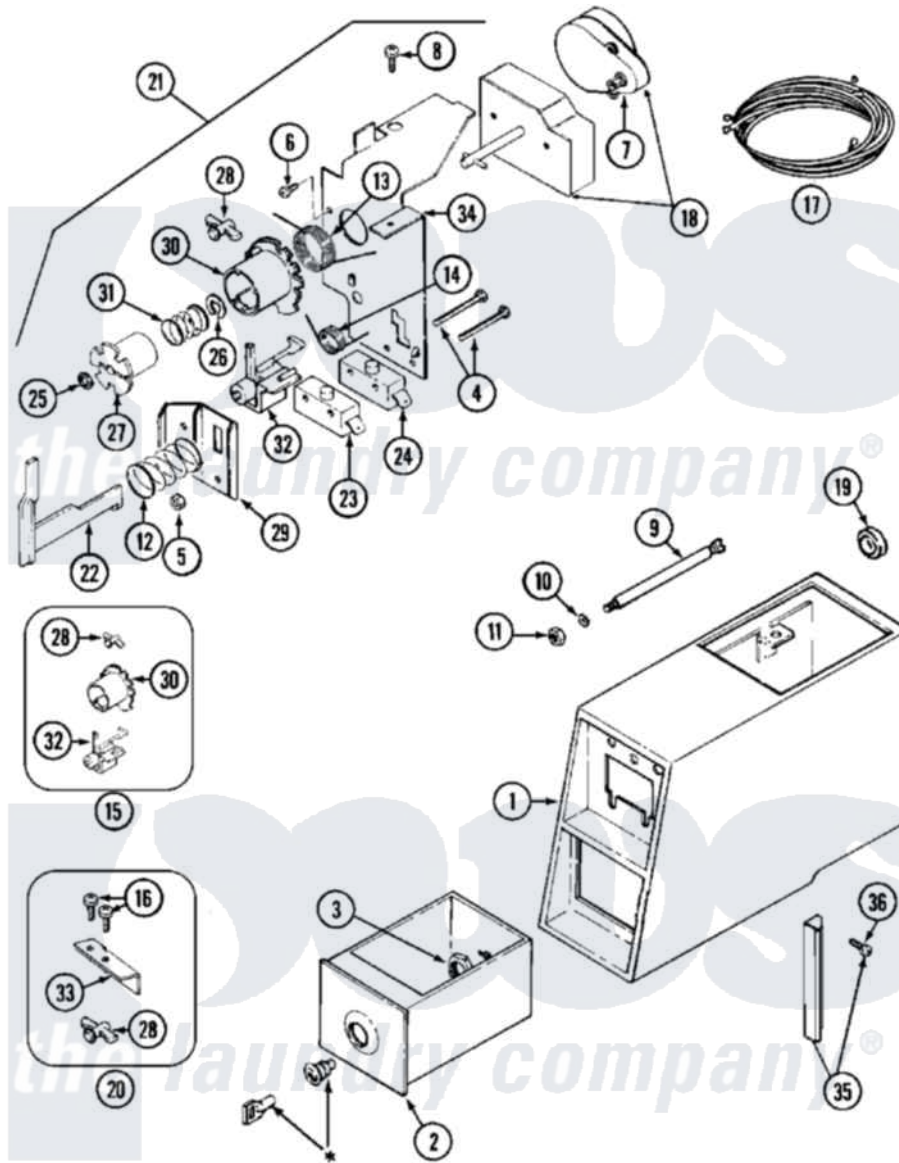

Maytag MDG11CSAAL 02 - CONTROL CENTER

* CONTACT YOUR COMMERCIAL LAUNDRY DISTRIBUTOR

Maytag [Commercial Maytag MDG11CSAAL Dryer Parts](#) Parts Diagram 02 - CONTROL CENTER
 Click on the part number to view part

Item	Original Part Number	Replaced By	Status	Part Description
001	Y307081			Coin Meter Weld Assembly
"	NLA		Not Available	(ALM)
002	205423	208883		Coin Box K
"	205423L	208883		Coin Box K
003	212328	W10139762		Hex Nut, 3/4-27
004	315277			Screw
005	Y052634	701719		Nut, Hex
006	910708	488234		Screw 8-32 X 1/4
007	305870			Timer Motor
008	211168	W10139210		Screw, 8-18 X 5/16
009	215559			Bolt, Coin Slide Locking
010	910387			Lockwasher, Vault Assembly
011	Y052721			Nut, Terminal Block Plate
012	NLA		Not Available	SPRING, HELICAL
013	314331			Spring, Torsion Return
014	314332			Spring, Actuator

015	306104		Actuator Switch Kit
016	212707	3196385	Screw
017	305800		Wire Harness For Timer
018	305796		Timer
"	305813		Part Not Available Part Not Used
019	Y313671	33001303	Grommet, Plate Hole
020	Y308109		Slide And Adj. Return Bracket
021	305797		Torsion Timer Assembly Complete
"	NLA	Not Available	TIMER TORSION ASSEMBLY
022	314337	33002968	Slider
023	305798	Not Available	BYPASS SWITCH FOR MOTOR
024	Y305799		Bypass Switch For Heater
025	211790		Lock Ring For Timer Shaft
026	Y312270		Clip, Spring Retainer
027	314330	Not Available	DRIVER FOR INDEX WHEEL (NOT INCLUDED W/KIT)
028	314335		Peg, Tine Adjustment
"	314547	Y308109	Slide And Adj. Return Bracket
029	314339		Switch And Slider Bracket
030	314546		Wheel, Index
031	211065		Spring, Index Wheel
032	314548	33002967	Actuator, Switch
033	314334		Bracket For Coin Slide
034	314333		Timer Mounting Bracket
035	NLA	Not Available	STOP, COIN METER
036	Y014872		Screw, Coin Meter Stop -