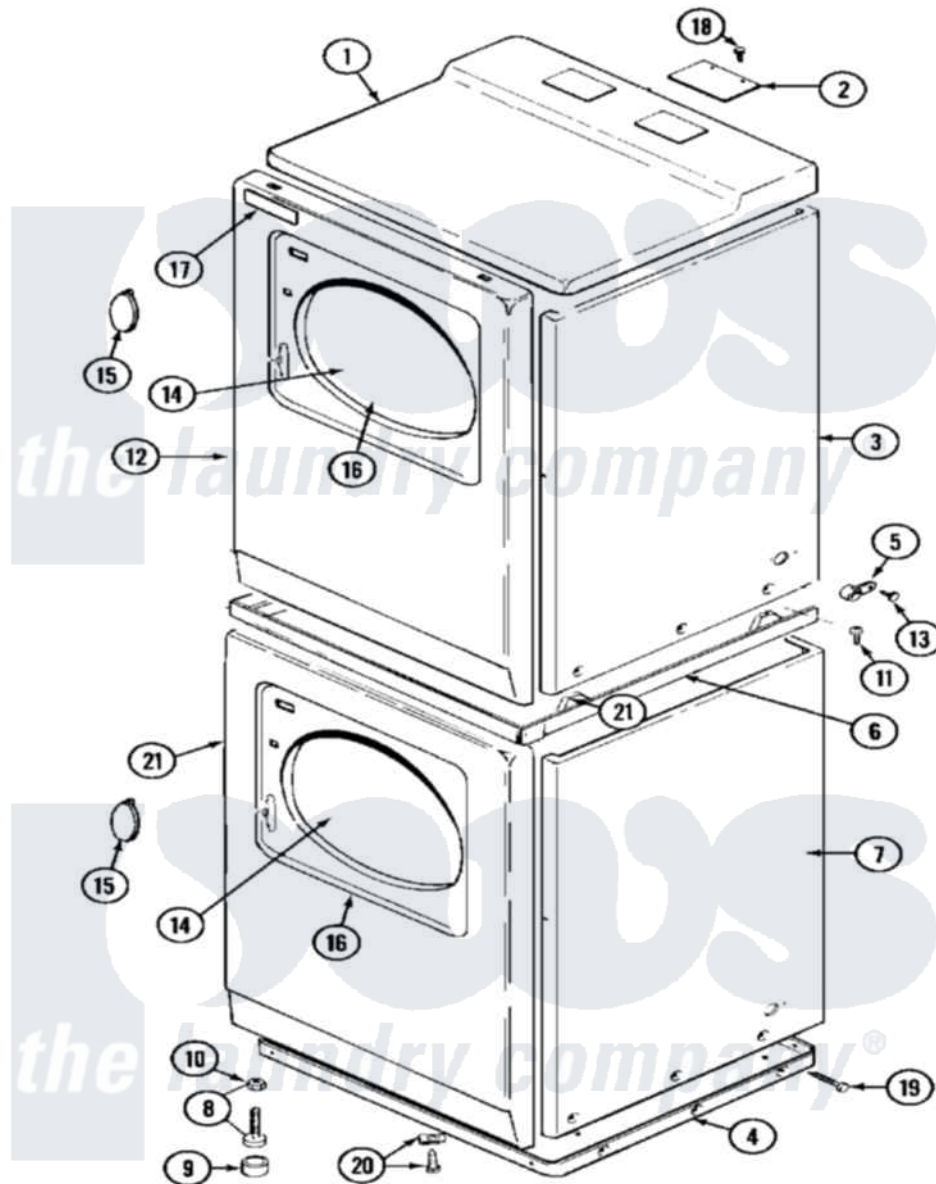

Maytag MDG11CSAAL 03 - FRONT VIEW

Maytag Commercial Maytag MDG11CSAAL Dryer Parts Parts Diagram 03 - FRONT VIEW
 Click on the part number to view part

Item	Original Part Number	Replaced By	Status	Part Description
001	33001165			Top Cover Assembly
"	NLA		Not Available	(ALM)
002	NLA		Not Available	PLATE, COVER
003	NLA		Not Available	CABINET (UPR-ALM)
004	306530		Not Available	BASE ASSEMBLY (LOWER)
005	910768	M0280301		Tie Electr
006	33001302			(WHT)
"	911050	4312464		Screw
"	NLA		Not Available	SPACER ASSEMBLY (ALM)
"	Y310632	1163839		Screw
007	NLA		Not Available	CABINET (LWR-ALM)
008	Y302699	22003428		Leg, Adjustable
009	210684			Foot, Adjustable Leg
010	210385			Lock Nut For Adjustable Leg
011	314663	214354		Screw, Top Cover To Cabnt.
012	NLA		Not Available	PANEL, FRONT (WHT)

013	211168	W10139210		Screw, 8-18 X 5/16
014	33001203		Not Available	PANEL, CLEAR INNER (W/SEAL)
015	314939			Handle, Door
"	314974			Handle, Door
016	314967		Not Available	DOOR W/WINDOW OUTER HALF (WHT)
"	NLA		Not Available	(ALM)
017	NLA		Not Available	NAME PLATE
018	Y313559			Screw
019	213007			Xfor Cabinet See Cabinet, Back
020	204439			Screw And Fstner Assembly
021	310933	33002194		Nut, Speed