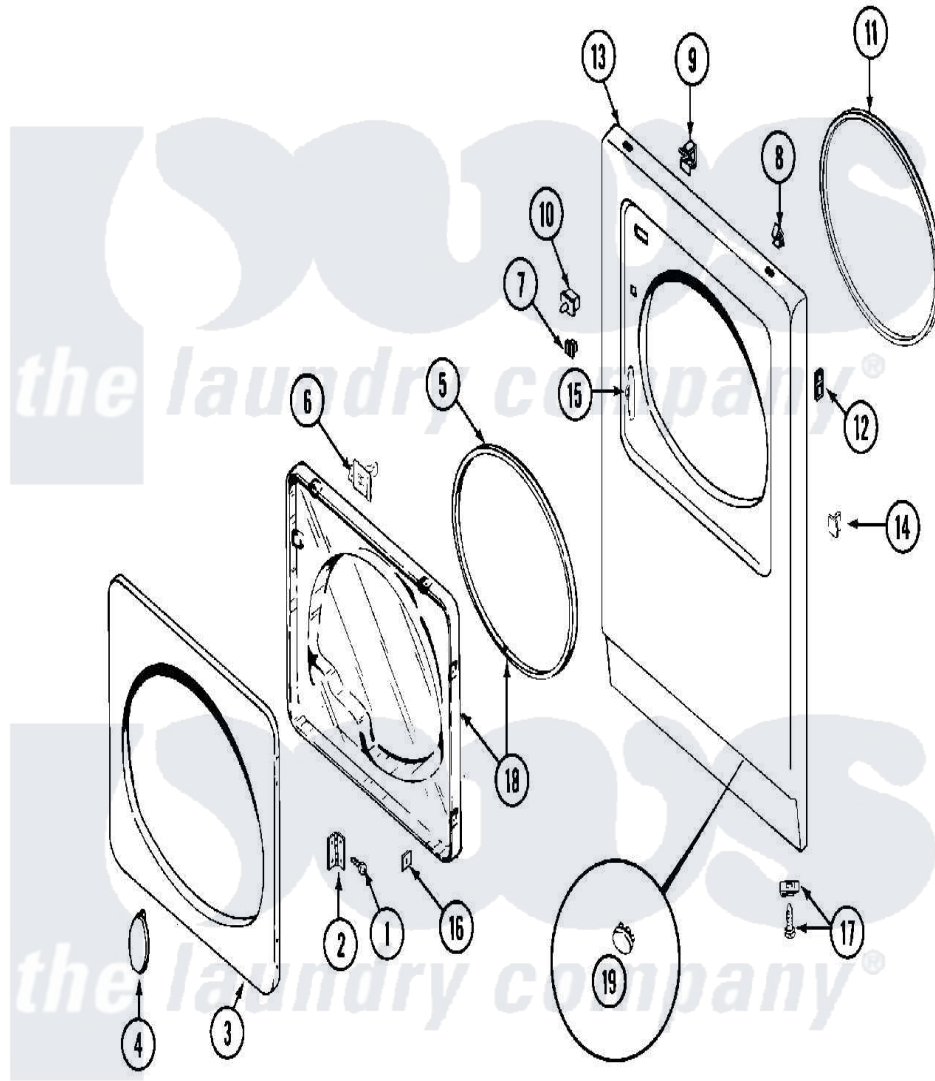

Maytag MDG11CSAAL 04 - DOOR

Maytag [Commercial Maytag MDG11CSAAL Dryer Parts](#) Parts Diagram 04 - DOOR
 Click on the part number to view part

Item	Original Part Number	Replaced By	Status	Part Description
001	Y314062			Screw, Door Hinge And Panel
002	33001230			Hinge, Door
003	314967		Not Available	DOOR W/WINDOW OUTER HALF (WHT)
"	NLA		Not Available	(ALM)
004	314939			Handle, Door
"	314974			Handle, Door
005	33001192			Seal, Door
006	33001305			Strike, Door
007	Y304578	LA-1003		Door Catch Kit
008	212982	22001650		Fastener, Spring
009	Y310376			Clip, Door Switch Harness
010	33001509	W10169313		Switch-Dor
"	Y305753	W10169313		Switch-Dor
011	314937			Seal, Front Panel
012	NLA		Not Available	SPEEDNUT, HINGE SCREW
"	NLA		Not Available	SCREW, PLASTIC

013	NLA	Not Available	PANEL, FRONT (WHT)
014	NLA	Not Available	PLUG, DOOR CATCH
015	33001175		Cover, Hinge Hole
"	33001176		Cover, Hinge Hole
016	Y313910		Clip, Door Liner To Outer Panel
017	204439		Screw And Fstner Assembly
018	33001203	Not Available	PANEL, CLEAR INNER (W/SEAL)
019	33001132	33002342	Plug, Sifht Hole
"	33001168	Not Available	PLUG, SIGHT HOLE (ALM)