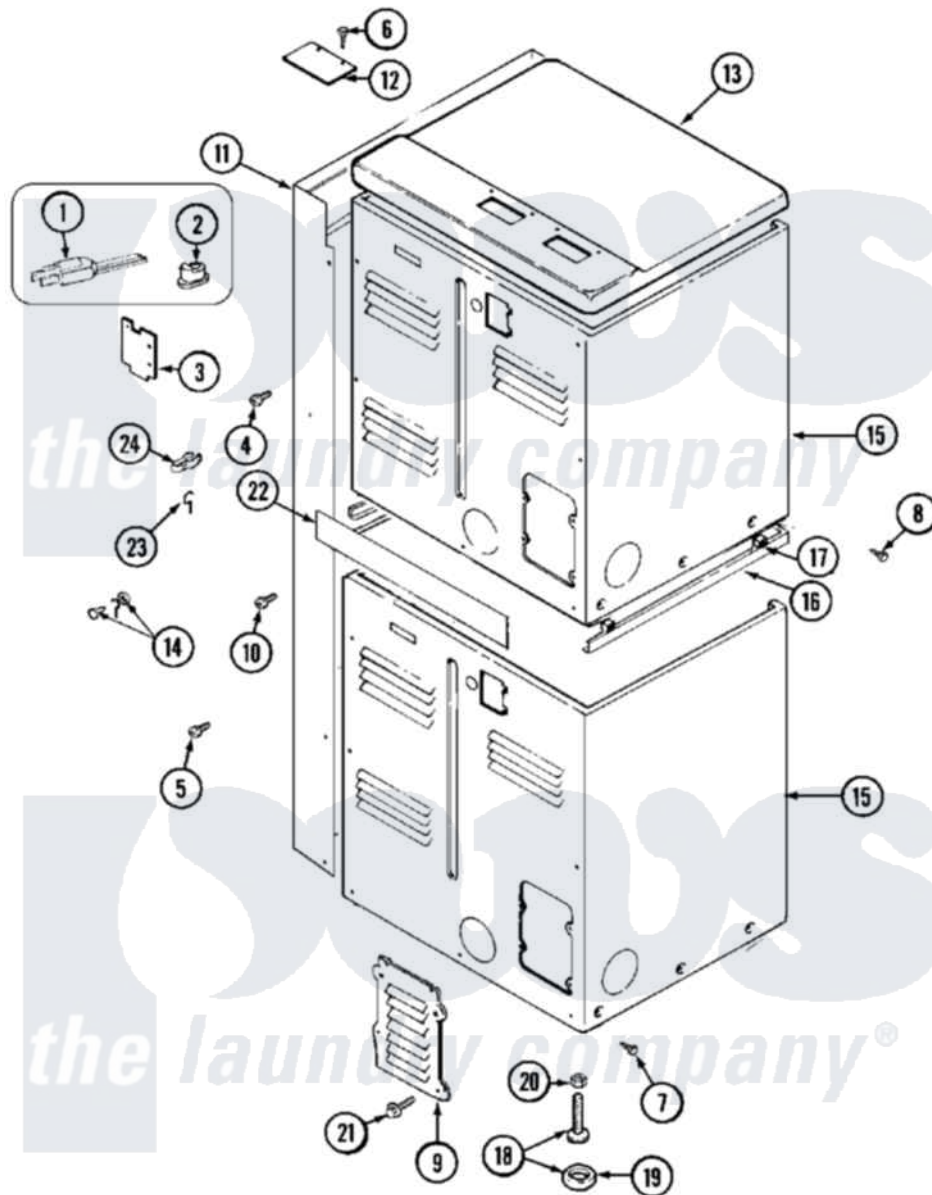

# Maytag MDG11CSAAL 05 - REAR VIEW

Maytag [Commercial Maytag MDG11CSAAL Dryer Parts](#) Parts Diagram 05 - REAR VIEW  
 Click on the part number to view part

Item	Original Part Number	Replaced By	Status	Part Description
001	33001284		Not Available	CORD, POWER
002	<a href="#">211881</a>			Grommet, Cord Part Not Used-Gas Models Only
003	Y312905		Not Available	COVER, TERMINAL
004	<a href="#">Y313561</a>			Screw---NA
005	NLA		Not Available	SCREW, SHROUD
006	<a href="#">Y313559</a>			Screw
007	<a href="#">213007</a>			Xfor Cabinet See Cabinet, Back
008	NLA		Not Available	SCREW, SPACER ASSEMBLY
"	Y310632	<a href="#">1163839</a>		Screw
009	<a href="#">211294</a>	<a href="#">90767</a>		Screw, 8A X 3/8 HeX Washer Head Tapping
"	<a href="#">Y313559</a>			Screw
010	<a href="#">Y313561</a>			Screw---NA
"	Y310632	<a href="#">1163839</a>		Screw
011	NLA		Not Available	SHROUD, CONTROL (WHT)

012	NLA		Not Available	PLATE, TOP COVER
013	<a href="#">33001165</a>			Top Cover Assembly
"	NLA		Not Available	(ALM)
014	NLA		Not Available	SCREW & WASHER ASSEMBLY
015	NLA		Not Available	CABINET (UPR-ALM)
"	Y310632	<a href="#">1163839</a>		Screw
016	<a href="#">33001302</a>			(WHT)
"	NLA		Not Available	SPACER ASSEMBLY (ALM)
017	310933	<a href="#">33002194</a>		Nut, Speed
018	Y302699	<a href="#">22003428</a>		Leg, Adjustable
019	<a href="#">210684</a>			Foot, Adjustable Leg
020	<a href="#">210385</a>			Lock Nut For Adjustable Leg
021	Y312951		Not Available	ACCESS COVER, BACK
022	NLA		Not Available	STRIP, FILLER
023	<a href="#">311155</a>			Ground Wire And Clamp
024	<a href="#">301548</a>			Clamp, Ground Wire