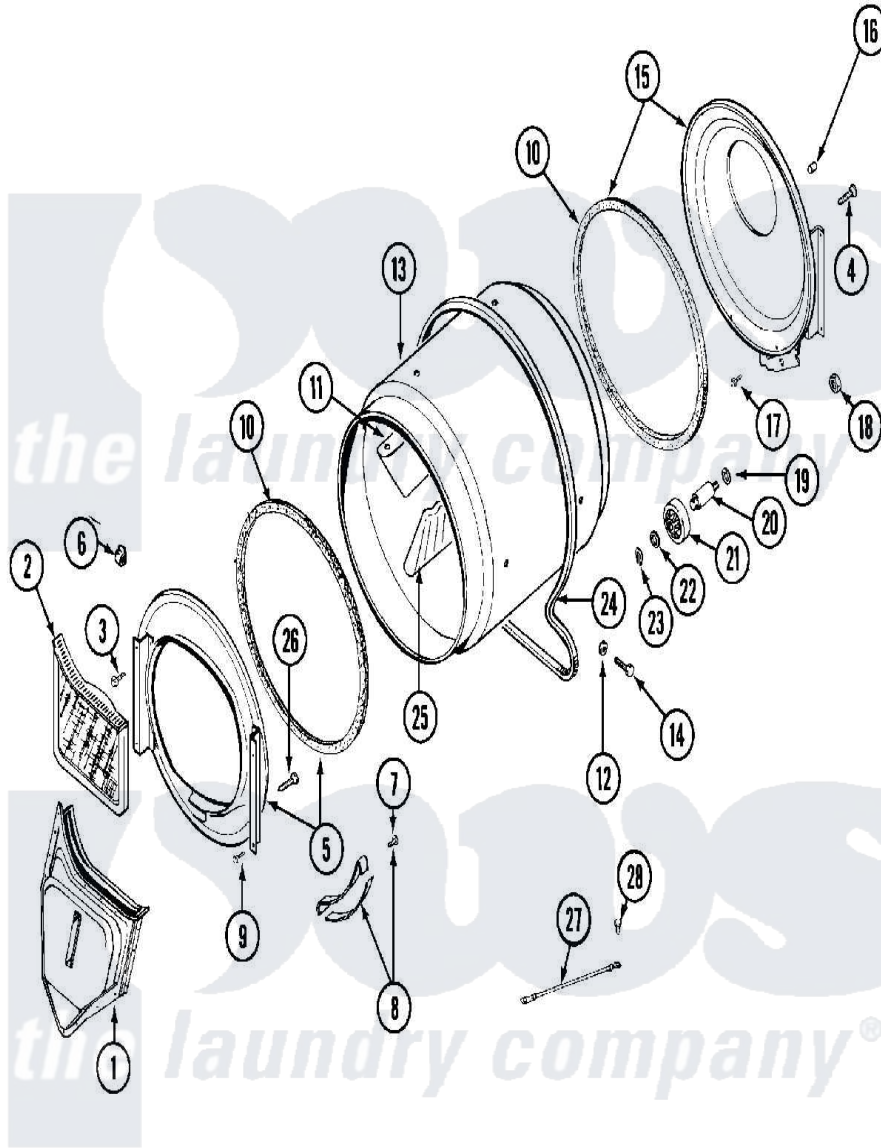

Maytag MDG11CSAAL 06 - TUMBLER

Maytag [Commercial Maytag MDG11CSAAL Dryer Parts](#) Parts Diagram 06 - TUMBLER
 Click on the part number to view part

Item	Original Part Number	Replaced By	Status	Part Description
001	33001016			Outlet Duct Assembly
002	33001170	33002970		Lint Filte
003	NLA		Not Available	SCREW, TUMBLER SUPPORT
004	Y313561			Screw---NA
005	33001179			Front, Tumbler
006	Y310376			Clip, Door Switch Harness
007	210720			Rivet, Bearing To Tumbler Frnt
008	306508			Tumbler Bearing Kit ---W
009	Y310632	1163839		Screw
010	314820			Seal, Tumbler
011	33001012			Baffle
012	314158			Washer, Baffle To Tumbler
013	33001108		Not Available	DRYER TUMBLER, W/O BAFFLES
014	Y310759			Screw, Tumbler Baffles
015	33001178			Back, Tumbler

016	NLA	Not Available	COVER, THREAD
017	Y310632	1163839	Screw
018	312538	33001443	Nut, Hex
019	Y313347	312535	Washer, Vault Mounting Brk.
020	Y312948	6-3129480	Shaft- Tumbler
021	Y303373	12001541	Drum Roller/Washer Assembly--W
022	312535		Washer, Vault Mounting Brk.
023	410233	9703438	Ring-Retrn
024	Y312959		Poly "V" Belt For Tumbler
025	33001004		Baffle, Tall
026	Y314110	33002917	Screw, No.10-16
027	901220		Ground Wire
028	910343	488234	Screw 8-32 X 1/4