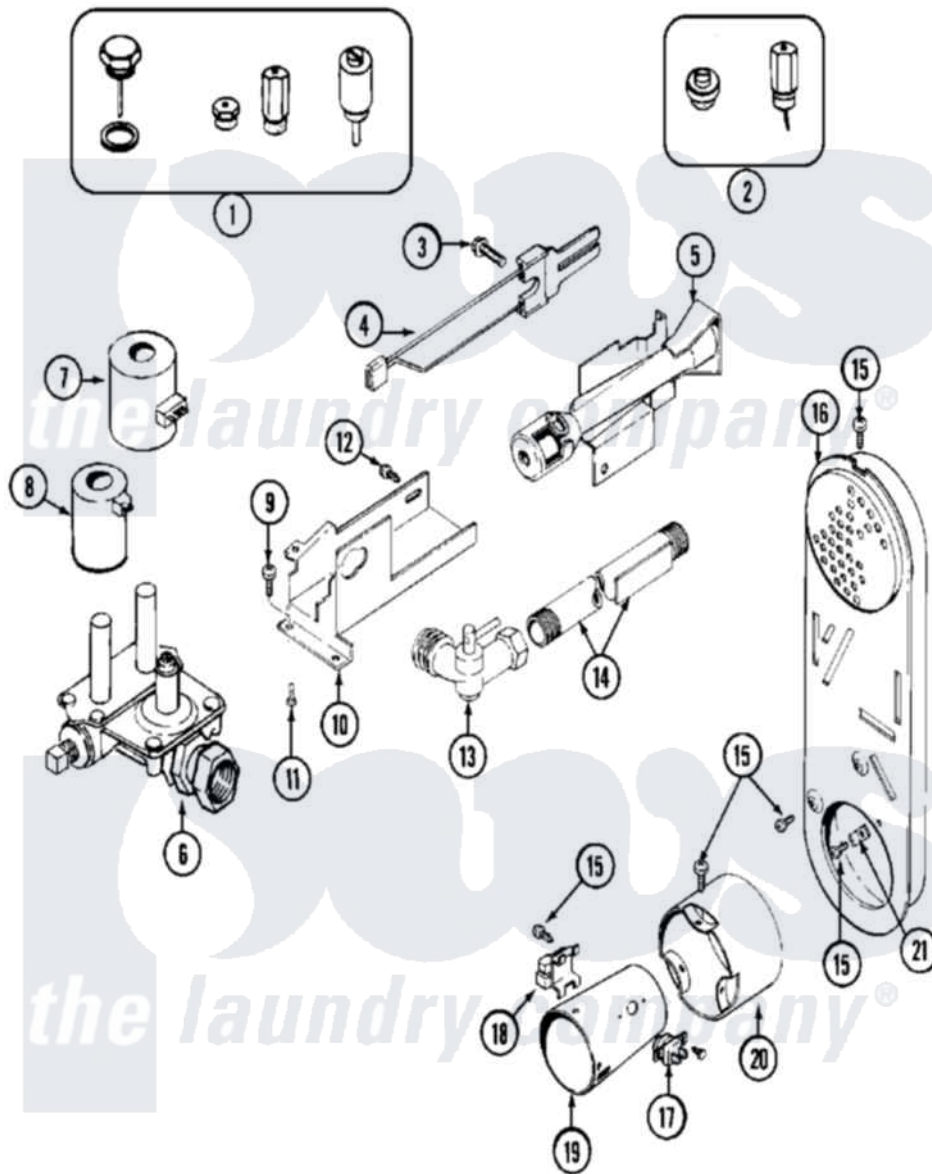

Maytag MDG11CSAAL 07 - GAS VALVE

Maytag [Commercial Maytag MDG11CSAAL Dryer Parts](#) Parts Diagram 07 - GAS VALVE
 Click on the part number to view part

Item	Original Part Number	Replaced By	Status	Part Description
001	Y308378	W10402145		LP Gas Con
002	Y308377		Not Available	CONVERSION KIT (LP TO NATURAL)
003	304971			Screw Note: Screw, Igniter
004	304970	4391996		Ignitor
005	33001247	33002793		Burner Assembly
006	308345			Valve, Gas
007	306106			Coil, Holding And Booster-W
008	306105	694540		Coil, 60 Hz
009	Y313561			Screw----NA
010	314566			Gas Control Bracket
011	Y313559			Screw
012	314082	90767		Screw, 8A X 3/8 HeX Washer Head Tapping
"	314568	Y313559		Screw
013	Y303349			Angle Shut-Off, Gas Valve Pipe And Bracket Assembly

014	Y303383	33001735	Series 18 Not Needed Use Vavle
015	211294	90767	Screw, 8A X 3/8 HeX Washer Head Tapping
016	Y308504	Not Available	INLET DUCT ASSEMBLY
017	305169		Thermostat, Hi-Limit Gas
018	Y303377	338906	Radiant, Sensor
019	Y308548		Combustion Cone Assembly
020	Y303841		Cone, Extension
021	Y312890		Retainer, Heater Chamber