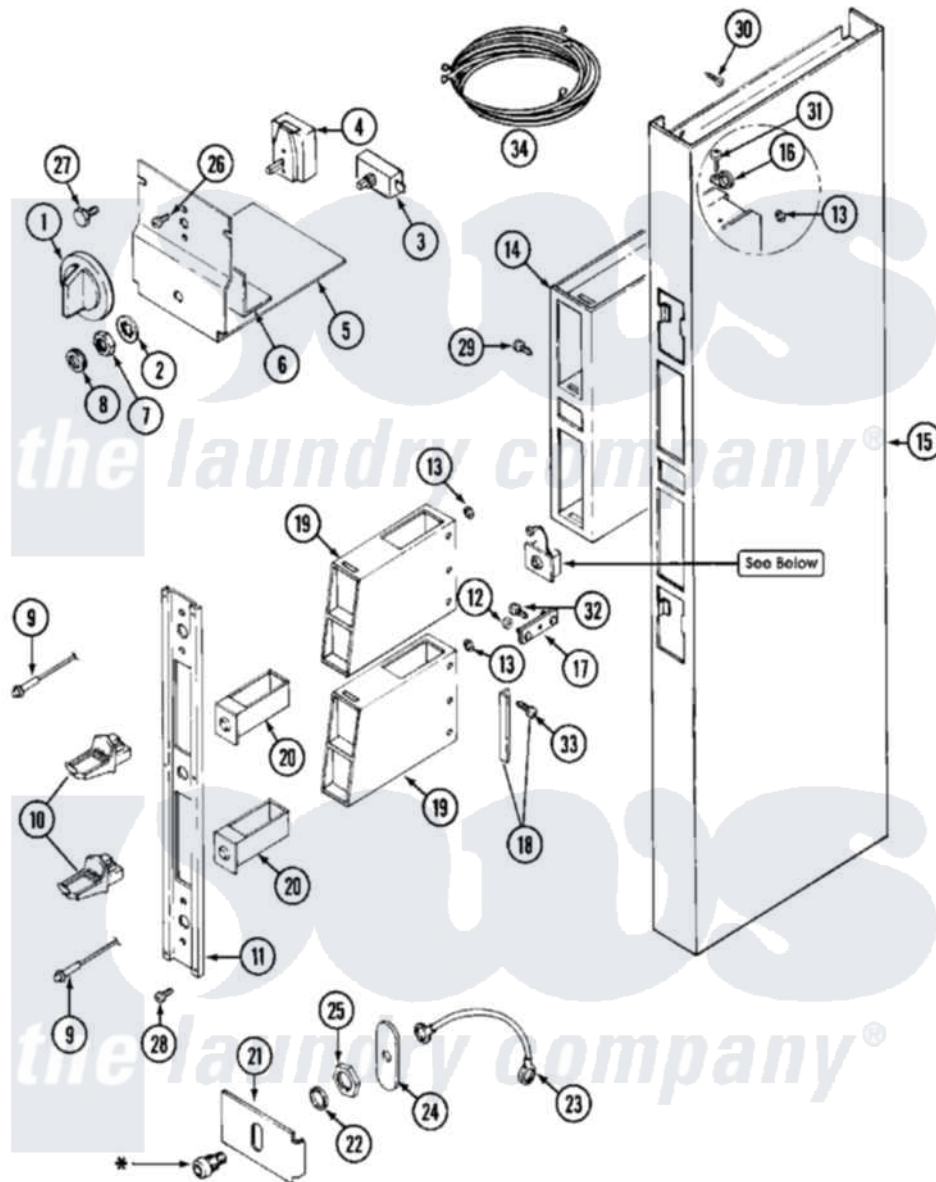

Maytag MDG11CSABW 01 - CONTROL CENTER SHROUD

* Contact your Commercial Distributor For Security Items.

Maytag [Commercial Maytag MDG11CSABW Dryer Parts](#) Parts Diagram 01 - CONTROL CENTER SHROUD
 Click on the part number to view part

Item	Original Part Number	Replaced By	Status	Part Description
001	205663			Knob For Selector Switch
002	312751			Lockwasher, Start Switch
003	306940	W10149462		Switch, Push-To-Start
004	307253			Switch, Cycle Selector
005	Y314261			Switch And Relay Bracket
006	NLA		Not Available	INSULATOR, SWITCH
007	Y312706	422617		Nut
008	Y312702			Knurled Nut, Start Switch
009	303963		Not Available	LIGHT, INDICATOR
010	NLA		Not Available	MAYTAG COIN SLIDE (ACCY)
011	315037		Not Available	PANEL, VAULT
012	Y052740	62739		Nut, Lock
013	Y313671	33001303		Grommet, Plate Hole
014	211294	90767		Screw, 8A X 3/8 HeX Washer Head Tapping
"	305534		Not Available	VAULT ASSEMBLY

"	Y313559			Screw
015	211294	90767		Screw, 8A X 3/8 HeX Washer Head Tapping
"	NLA		Not Available	SHROUD, CONTROL (WHT)
"	NLA		Not Available	SCREW, CONTROL ASSEMBLY
016	910768	M0280301		Tie Electr
017	NLA		Not Available	STRAP, MOUNTING
018	NLA		Not Available	STOP, COIN METER
019	Y307081			Coin Meter Weld Assembly
"	NLA		Not Available	(ALM)
020	205423	208883		Coin Box K
"	205423L	208883		Coin Box K
021	313428		Not Available	PLATE FOR LATCH
022	NLA		Not Available	WASHER, LATCH
023	211168	W10139210		Screw, 8-18 X 5/16
"	Y303981			Ground Wire For Latch
024	Y313427	206637		Lock Kit
025	212328	W10139762		Hex Nut, 3/4-27
026	Y313588	488234		Screw 8-32 X 1/4
027	212276	W10116760		Screw
028	Y313424			Screw, Vault Panel
029	211294	90767		Screw, 8A X 3/8 HeX Washer Head Tapping
"	Y313559			Screw
030	213648	98165		Screw
031	211168	W10139210		Screw, 8-18 X 5/16
032	212276	W10116760		Screw
033	Y014872			Screw, Coin Meter Stop -
034	33001519			(UPR)
"	NLA		Not Available	WIRE HARNESS, MAIN (LWR)