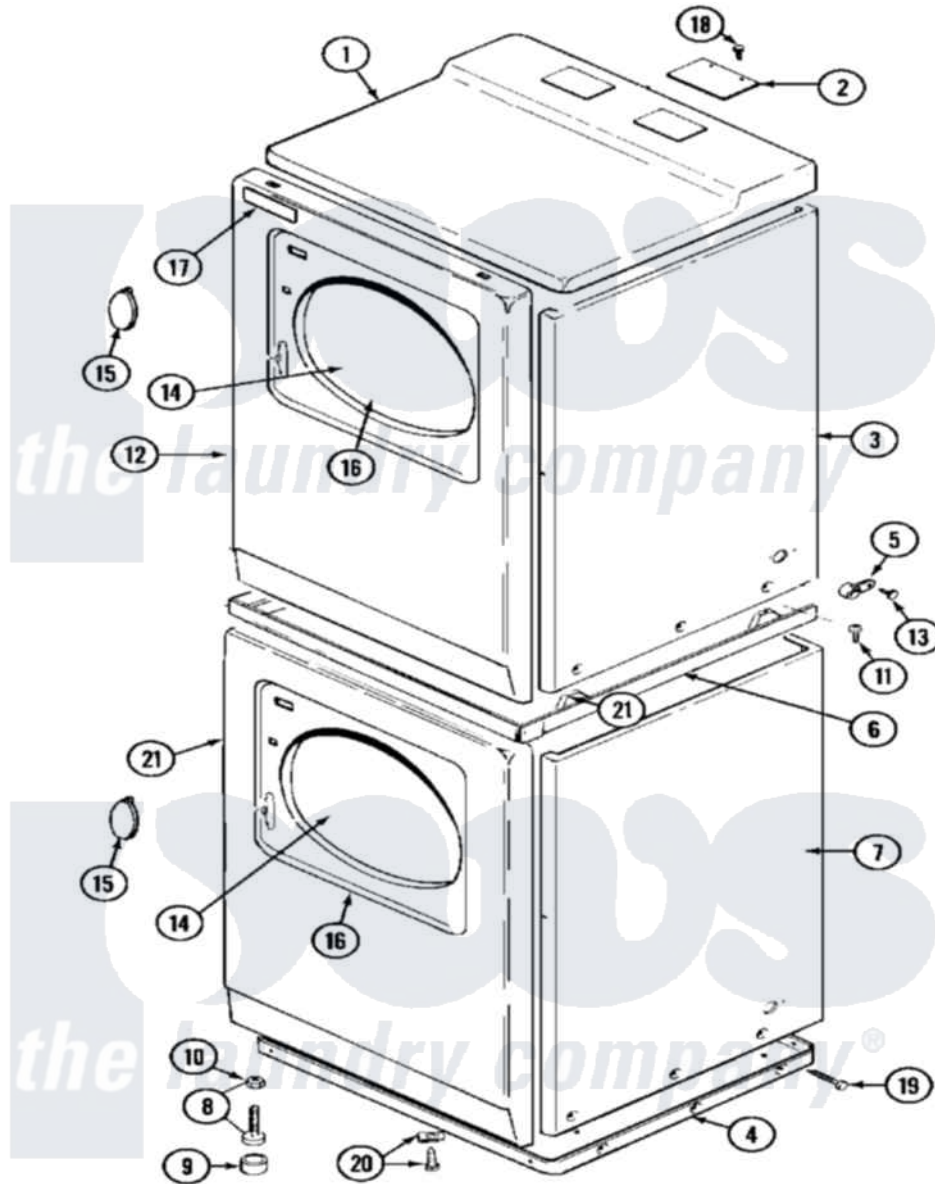

# Maytag MDG11CSABW 03 - FRONT VIEW

Maytag Commercial Maytag MDG11CSABW Dryer Parts Parts Diagram 03 - FRONT VIEW  
 Click on the part number to view part

Item	Original Part Number	Replaced By	Status	Part Description
001	<a href="#">33001165</a>			Top Cover Assembly
"	NLA		Not Available	(ALM)
002	NLA		Not Available	PLATE, COVER
003	NLA		Not Available	CABINET (UPR-ALM)
004	306530		Not Available	BASE ASSEMBLY (LOWER)
005	910768	<a href="#">M0280301</a>		Tie Electr
006	<a href="#">33001302</a>			(WHT)
"	911050	<a href="#">4312464</a>		Screw
"	NLA		Not Available	SPACER ASSEMBLY (ALM)
"	Y310632	<a href="#">1163839</a>		Screw
007	NLA		Not Available	CABINET (LWR-ALM)
008	Y302699	<a href="#">22003428</a>		Leg, Adjustable
009	<a href="#">210684</a>			Foot, Adjustable Leg
010	<a href="#">210385</a>			Lock Nut For Adjustable Leg
011	314663	<a href="#">214354</a>		Screw, Top Cover To Cabnt.
012	NLA		Not Available	PANEL, FRONT (WHT)

013	211168	<a href="#">W10139210</a>		Screw, 8-18 X 5/16
014	33001203		Not Available	PANEL, CLEAR INNER (W/SEAL)
015	<a href="#">314939</a>			Handle, Door
"	<a href="#">314974</a>			Handle, Door
016	314967		Not Available	DOOR W/WINDOW OUTER HALF (WHT)
"	NLA		Not Available	(ALM)
017	NLA		Not Available	NAME PLATE
018	<a href="#">Y313559</a>			Screw
019	<a href="#">213007</a>			Xfor Cabinet See Cabinet, Back
020	<a href="#">204439</a>			Screw And Fstner Assembly
021	310933	<a href="#">33002194</a>		Nut, Speed