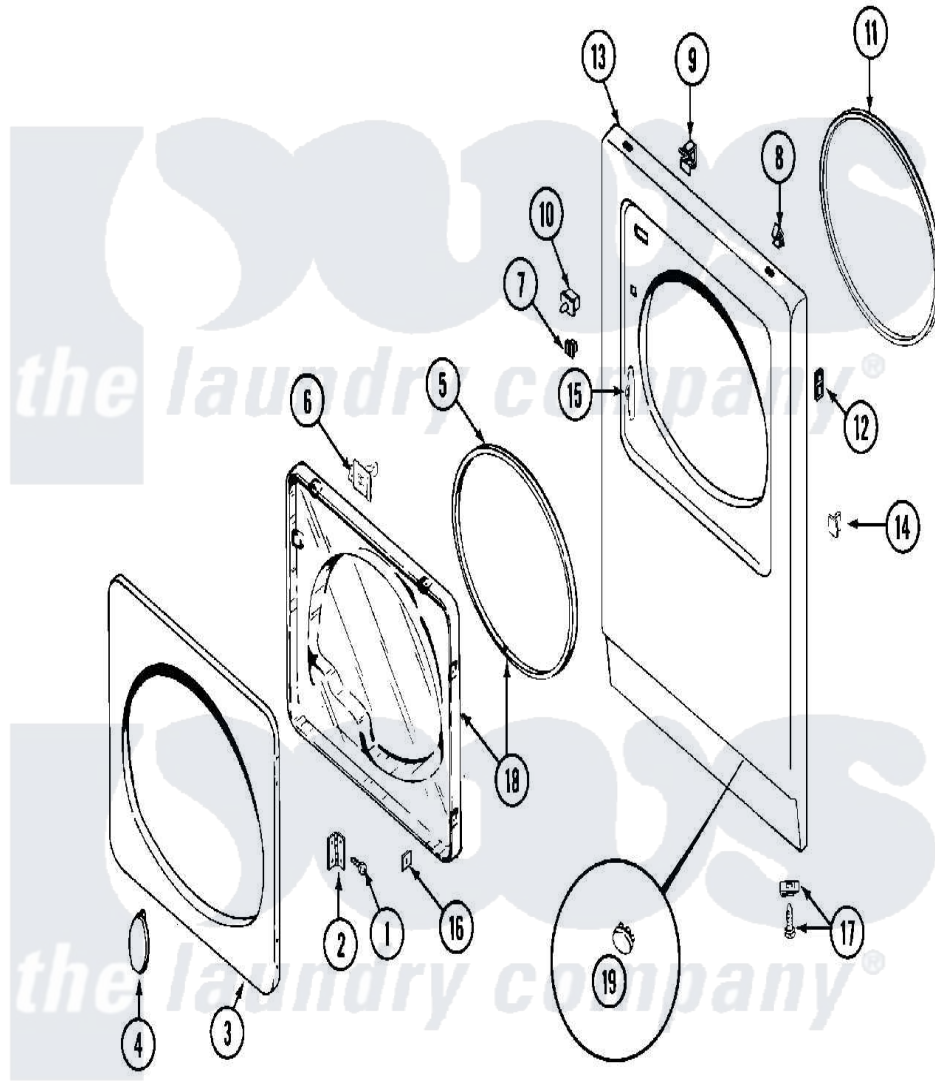

Maytag MDG11CSABW 04 - DOOR

Maytag [Commercial Maytag MDG11CSABW Dryer Parts](#) Parts Diagram 04 - DOOR
 Click on the part number to view part

Item	Original Part Number	Replaced By	Status	Part Description
001	Y314062			Screw, Door Hinge And Panel
002	33001230			Hinge, Door
003	314967		Not Available	DOOR W/WINDOW OUTER HALF (WHT)
"	NLA		Not Available	(ALM)
004	314939			Handle, Door
"	314974			Handle, Door
005	33001192			Seal, Door
006	33001305			Strike, Door
007	Y304578	LA-1003		Door Catch Kit
008	212982	22001650		Fastener, Spring
009	Y310376			Clip, Door Switch Harness
010	33001509	W10169313		Switch-Dor
"	Y305753	W10169313		Switch-Dor
011	314937			Seal, Front Panel
012	NLA		Not Available	SPEEDNUT, HINGE SCREW
"	NLA		Not Available	SCREW, PLASTIC

013	NLA	Not Available	PANEL, FRONT (WHT)
014	NLA	Not Available	PLUG, DOOR CATCH
015	33001175		Cover, Hinge Hole
"	33001176		Cover, Hinge Hole
016	Y313910		Clip, Door Liner To Outer Panel
017	204439		Screw And Fstner Assembly
018	33001203	Not Available	PANEL, CLEAR INNER (W/SEAL)
019	33001132	33002342	Plug, Sifht Hole
"	33001168	Not Available	PLUG, SIGHT HOLE (ALM)