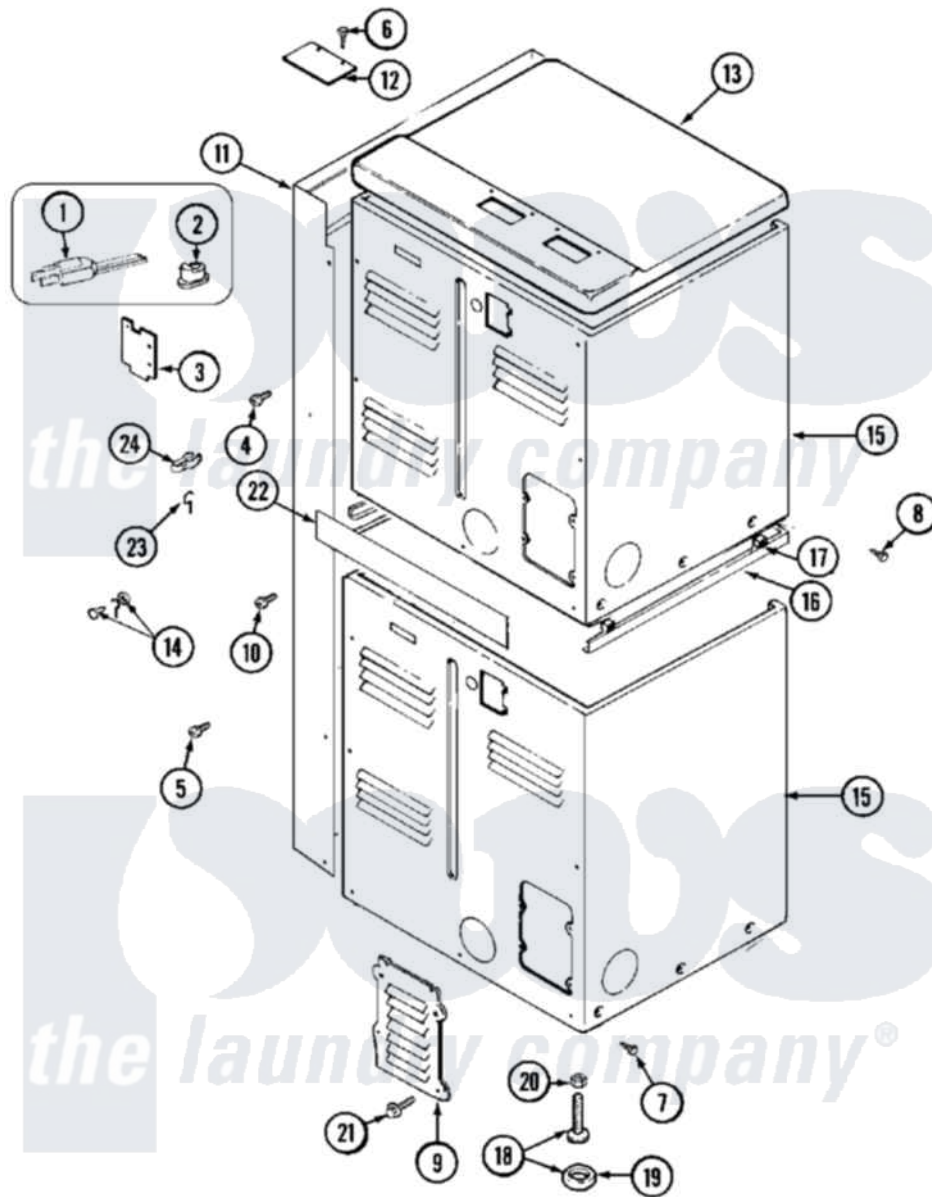

Maytag MDG11CSABW 05 - REAR VIEW

Maytag [Commercial Maytag MDG11CSABW Dryer Parts](#) Parts Diagram 05 - REAR VIEW
 Click on the part number to view part

Item	Original Part Number	Replaced By	Status	Part Description
001	33001284		Not Available	CORD, POWER
002	211881			Grommet, Cord Part Not Used-Gas Models Only
003	Y312905		Not Available	COVER, TERMINAL
004	Y313561			Screw---NA
005	NLA		Not Available	SCREW, SHROUD
006	Y313559			Screw
007	213007			Xfor Cabinet See Cabinet, Back
008	NLA		Not Available	SCREW, SPACER ASSEMBLY
"	Y310632	1163839		Screw
009	211294	90767		Screw, 8A X 3/8 HeX Washer Head Tapping
"	Y313559			Screw
010	Y313561			Screw---NA
"	Y310632	1163839		Screw
011	NLA		Not Available	SHROUD, CONTROL (WHT)

012	NLA		Not Available	PLATE, TOP COVER
013	33001165			Top Cover Assembly
"	NLA		Not Available	(ALM)
014	NLA		Not Available	SCREW & WASHER ASSEMBLY
015	NLA		Not Available	CABINET (UPR-ALM)
"	Y310632	1163839		Screw
016	33001302			(WHT)
"	NLA		Not Available	SPACER ASSEMBLY (ALM)
017	310933	33002194		Nut, Speed
018	Y302699	22003428		Leg, Adjustable
019	210684			Foot, Adjustable Leg
020	210385			Lock Nut For Adjustable Leg
021	Y312951		Not Available	ACCESS COVER, BACK
022	NLA		Not Available	STRIP, FILLER
023	311155			Ground Wire And Clamp
024	301548			Clamp, Ground Wire