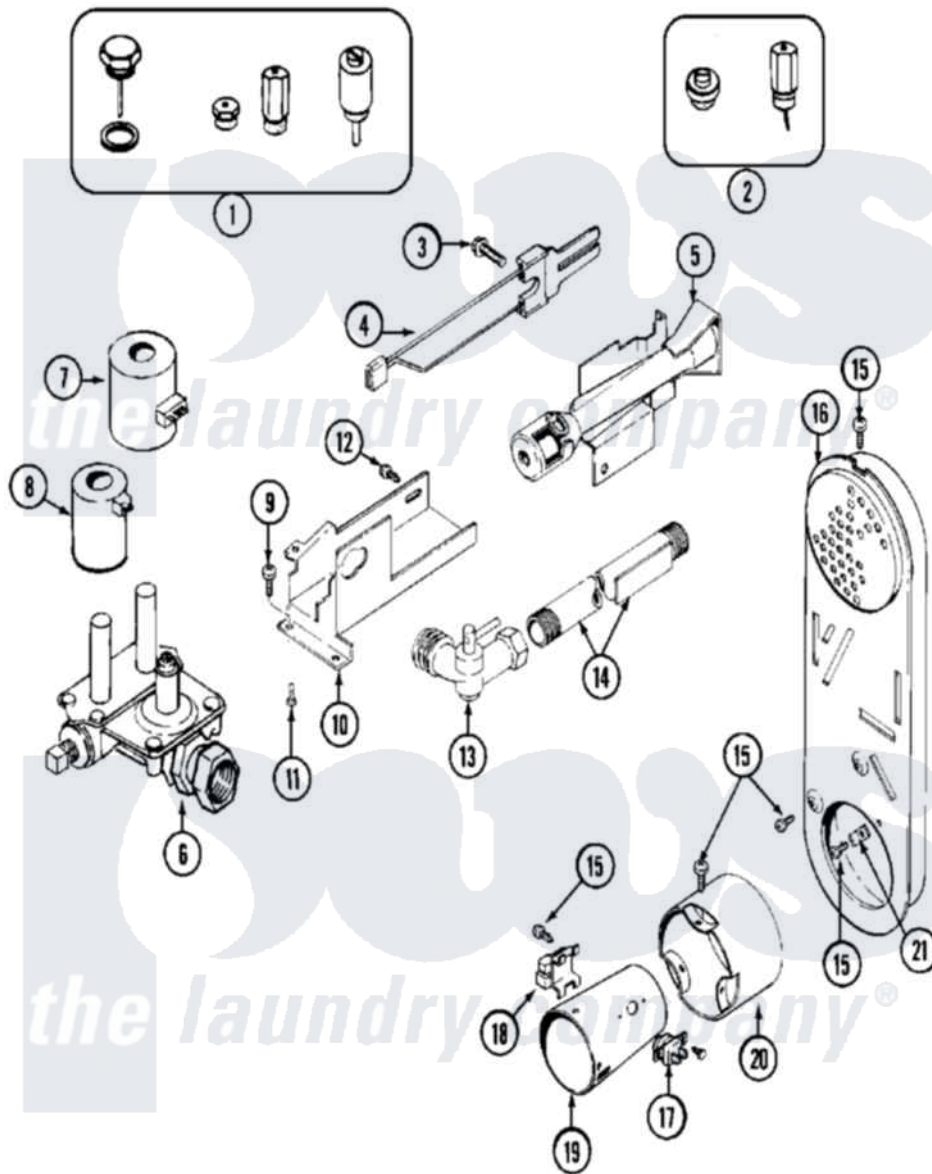

Maytag MDG11CSABW 07 - GAS VALVE

Maytag [Commercial Maytag MDG11CSABW Dryer Parts](#) Parts Diagram 07 - GAS VALVE
 Click on the part number to view part

Item	Original Part Number	Replaced By	Status	Part Description
001	Y308378	W10402145		LP Gas Con
002	Y308377		Not Available	CONVERSION KIT (LP TO NATURAL)
003	304971			Screw Note: Screw, Igniter
004	304970	4391996		Ignitor
005	33001247	33002793		Burner Assembly
006	308345			Valve, Gas
007	306106			Coil, Holding And Booster-W
008	306105	694540		Coil, 60 Hz
009	Y313561			Screw----NA
010	314566			Gas Control Bracket
011	Y313559			Screw
012	314082	90767		Screw, 8A X 3/8 HeX Washer Head Tapping
"	314568	Y313559		Screw
013	Y303349			Angle Shut-Off, Gas Valve Pipe And Bracket Assembly

014	Y303383	33001735	Series 18 Not Needed Use Vavle
015	211294	90767	Screw, 8A X 3/8 HeX Washer Head Tapping
016	Y308504	Not Available	INLET DUCT ASSEMBLY
017	305169		Thermostat, Hi-Limit Gas
018	Y303377	338906	Radiant, Sensor
019	Y308548		Combustion Cone Assembly
020	Y303841		Cone, Extension
021	Y312890		Retainer, Heater Chamber