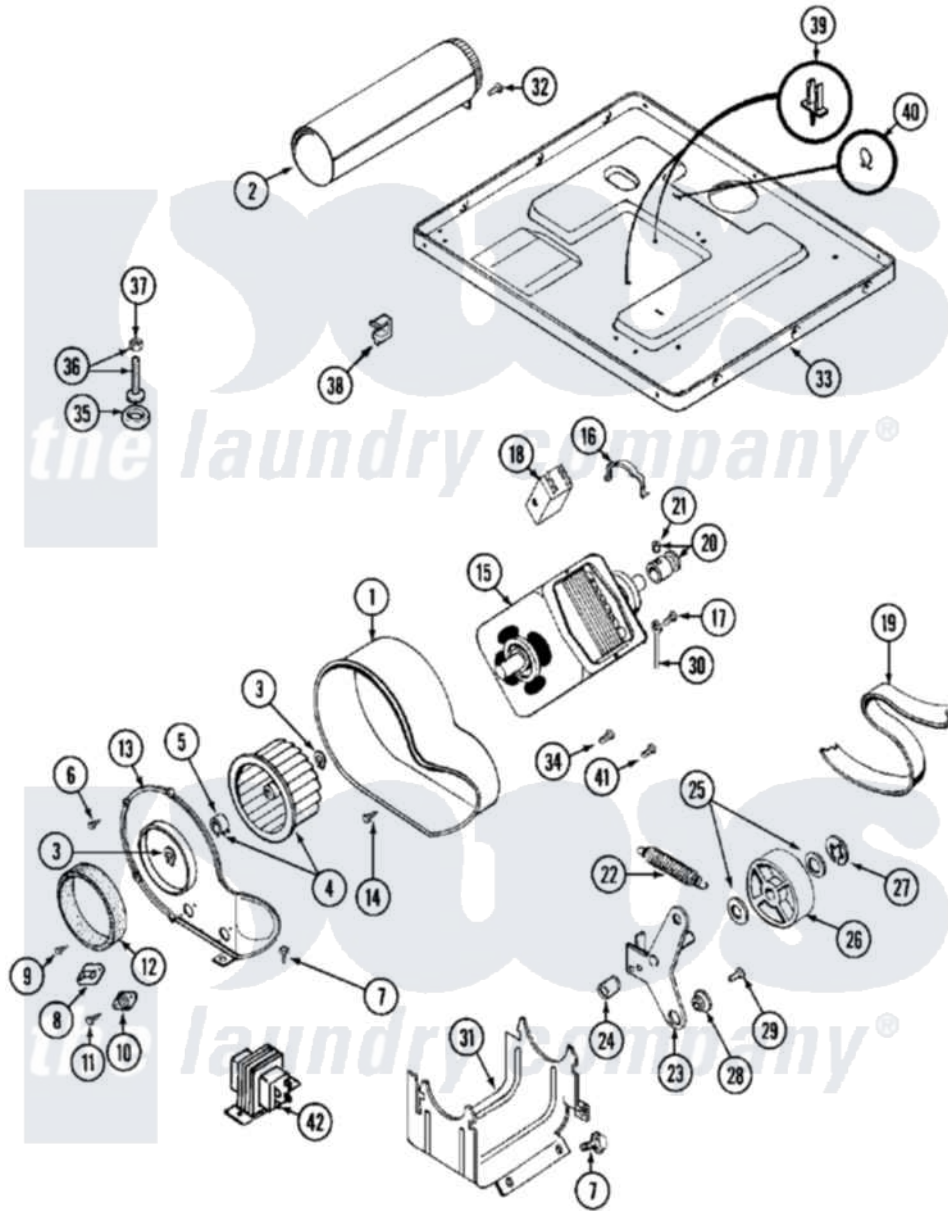

Maytag MDG11CSABW 08 - MOTOR DRIVE

Maytag [Commercial Maytag MDG11CSABW Dryer Parts](#) Parts Diagram 08 - MOTOR DRIVE
 Click on the part number to view part

Item	Original Part Number	Replaced By	Status	Part Description
001	Y312893			Housing, Blower
002	Y303442			EXHAUST DUCT ASSEMBLY
003	410233	9703438		Ring-Retrn
004	Y303836			Blower Wheel Assembly And Clamp
005	312967			Clamp, Blower Housing
006	Y312961	W10116751		Screw
007	Y313561			Screw----NA
008	303392			Thermostat, Cycling
"	306966			Thermostat, Multi-Temp Part Not Used Mdg26ct-MN Only
"	33001306			Wire Harness, Thermostats
"	Y303225			Thermostat, Permanent Press
009	211294	90767		Screw, 8A X 3/8 HeX Washer Head Tapping
010	306604			Cut-Off, Thermal Part Not Used
011	NLA		Not Available	SCREW, THERMAL CUT-OFF