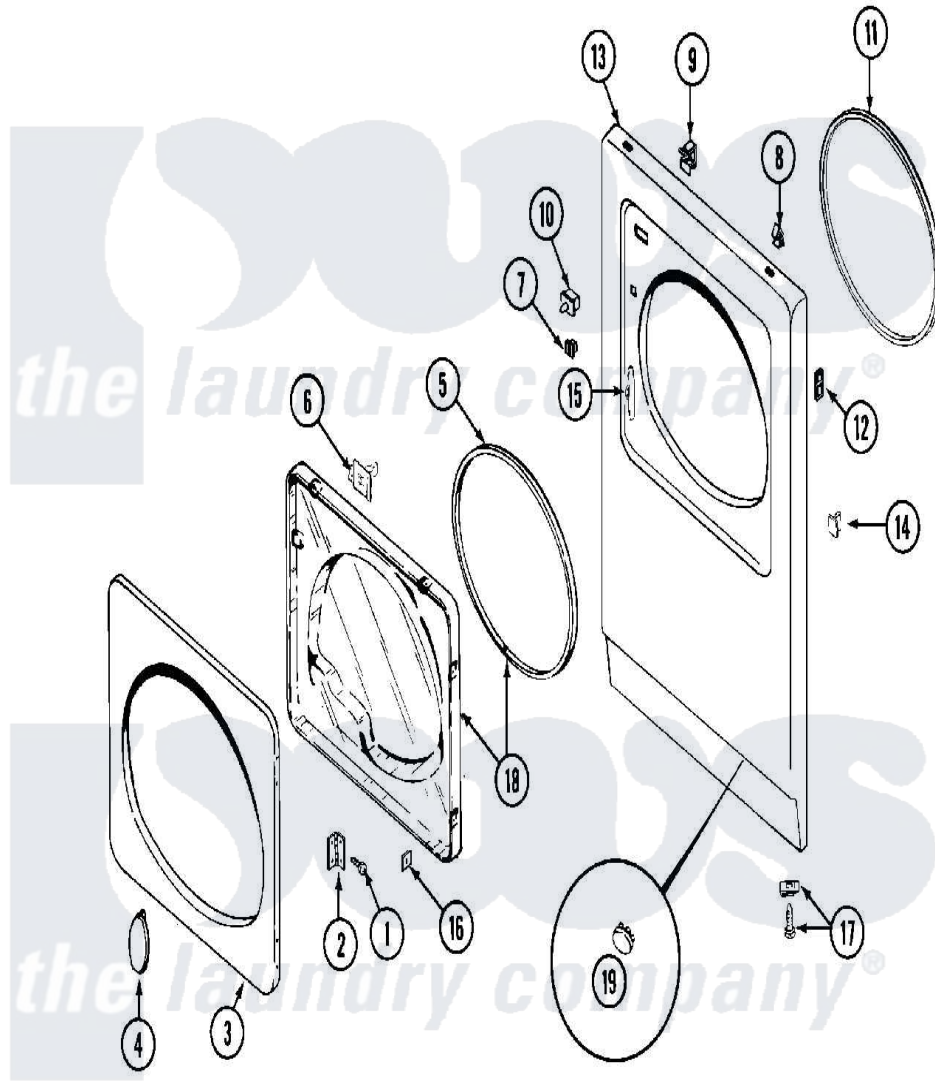

# Maytag MDG11CSAGL 02 - DOOR

Maytag [Commercial Maytag MDG11CSAGL Dryer Parts](#) Parts Diagram 02 - DOOR  
 Click on the part number to view part

Item	Original Part Number	Replaced By	Status	Part Description
001	<a href="#">Y314062</a>			Screw, Door Hinge And Panel
002	<a href="#">33001230</a>			Hinge, Door
003	314967		Not Available	DOOR W/WINDOW OUTER HALF (WHT)
"	NLA		Not Available	(ALM)
004	<a href="#">314939</a>			Handle, Door
"	<a href="#">314974</a>			Handle, Door
005	<a href="#">33001192</a>			Seal, Door
006	<a href="#">33001305</a>			Strike, Door
007	Y304578	<a href="#">LA-1003</a>		Door Catch Kit
008	212982	<a href="#">22001650</a>		Fastener, Spring
009	<a href="#">Y310376</a>			Clip, Door Switch Harness
010	33001509	<a href="#">W10169313</a>		Switch-Dor
"	<a href="#">Y305753</a>	<a href="#">W10169313</a>		Switch-Dor
011	<a href="#">314937</a>			Seal, Front Panel
012	NLA		Not Available	SPEEDNUT, HINGE SCREW
"	NLA		Not Available	SCREW, PLASTIC

013	NLA	Not Available	PANEL, FRONT (WHT)
014	NLA	Not Available	PLUG, DOOR CATCH
015	<a href="#">33001175</a>		Cover, Hinge Hole
"	<a href="#">33001176</a>		Cover, Hinge Hole
016	<a href="#">Y313910</a>		Clip, Door Liner To Outer Panel
017	<a href="#">204439</a>		Screw And Fstner Assembly
018	33001203	Not Available	PANEL, CLEAR INNER (W/SEAL)
019	33001132	<a href="#">33002342</a>	Plug, Sifht Hole
"	33001168	Not Available	PLUG, SIGHT HOLE (ALM)