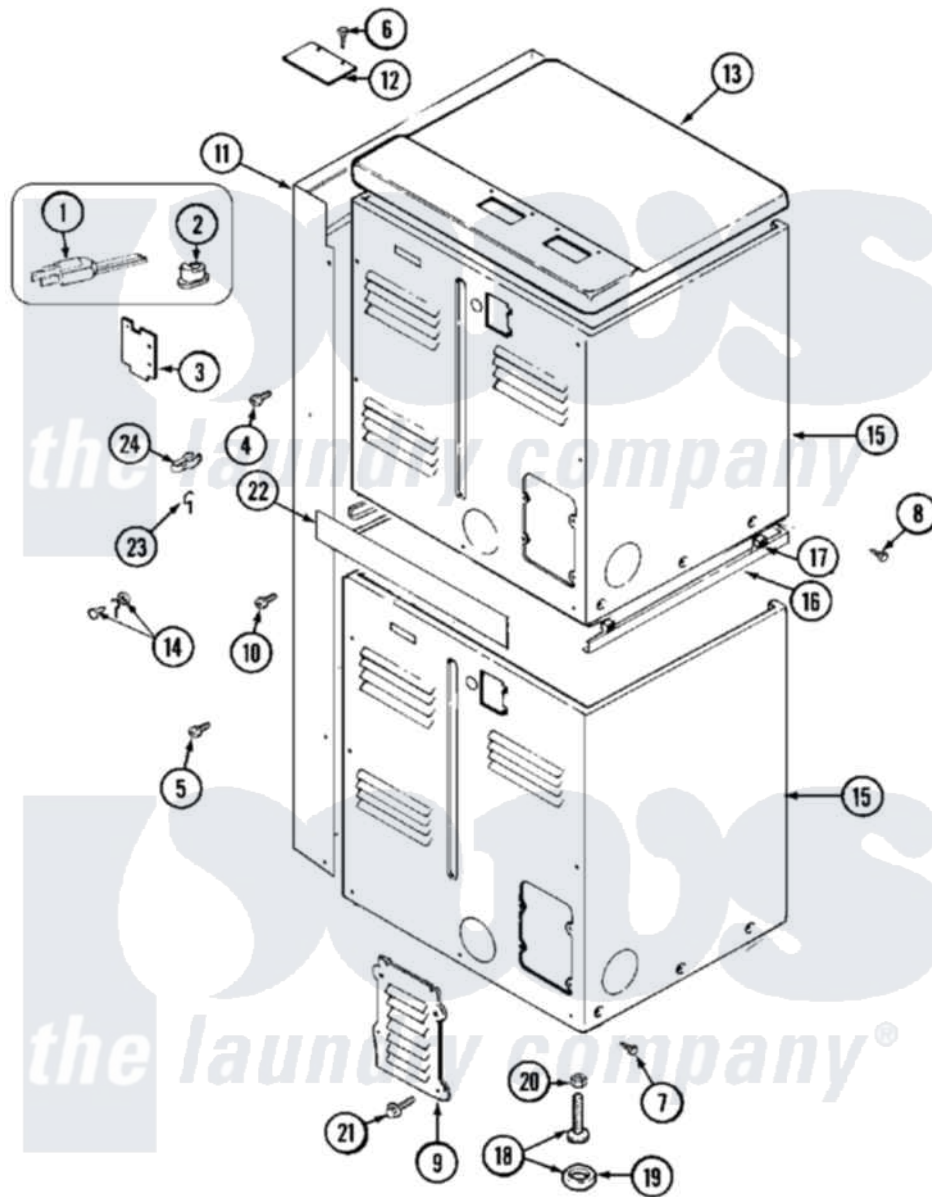

# Maytag MDG11CSAGL 03 - REAR VIEW

Maytag [Commercial Maytag MDG11CSAGL Dryer Parts](#) Parts Diagram 03 - REAR VIEW  
 Click on the part number to view part

Item	Original Part Number	Replaced By	Status	Part Description
001	308966		Not Available	CORD, POWER (EXPORT)
"	33001285		Not Available	CORD, POWER
002	NLA		Not Available	STRAIN RELIEF
003	Y312905		Not Available	COVER, TERMINAL
004	<a href="#">Y313561</a>			Screw---NA
005	NLA		Not Available	SCREW, SHROUD
006	<a href="#">Y313559</a>			Screw
007	<a href="#">213007</a>			Xfor Cabinet See Cabinet, Back
008	NLA		Not Available	SCREW, SPACER ASSY.
"	Y310632	<a href="#">1163839</a>		Screw
009	<a href="#">211294</a>	<a href="#">90767</a>		Screw, 8A X 3/8 HeX Washer Head Tapping
"	<a href="#">Y313559</a>			Screw
010	<a href="#">Y313561</a>			Screw---NA
"	Y310632	<a href="#">1163839</a>		Screw
011	NLA		Not Available	SHROUD, CONTROL (WHT)

012	NLA		Not Available	PLATE, TOP COVER
013	<a href="#">33001165</a>			Top Cover Assembly
"	NLA		Not Available	(ALM)
014	NLA		Not Available	SCREW & WASHER ASSY.
015	NLA		Not Available	CABINET, UPPER (ALM)
"	Y310632	<a href="#">1163839</a>		Screw
016	<a href="#">33001302</a>			(WHT)
"	NLA		Not Available	SPACER ASSY. (ALM)
017	310933	<a href="#">33002194</a>		Nut, Speed
018	Y302699	<a href="#">22003428</a>		Leg, Adjustable
019	<a href="#">210684</a>			Foot, Adjustable Leg
020	<a href="#">210385</a>			Lock Nut For Adjustable Leg
021	Y312951		Not Available	ACCESS COVER, BACK
022	NLA		Not Available	STRIP, FILLER
023	<a href="#">311155</a>			Ground Wire And Clamp
024	<a href="#">301548</a>			Clamp, Ground Wire