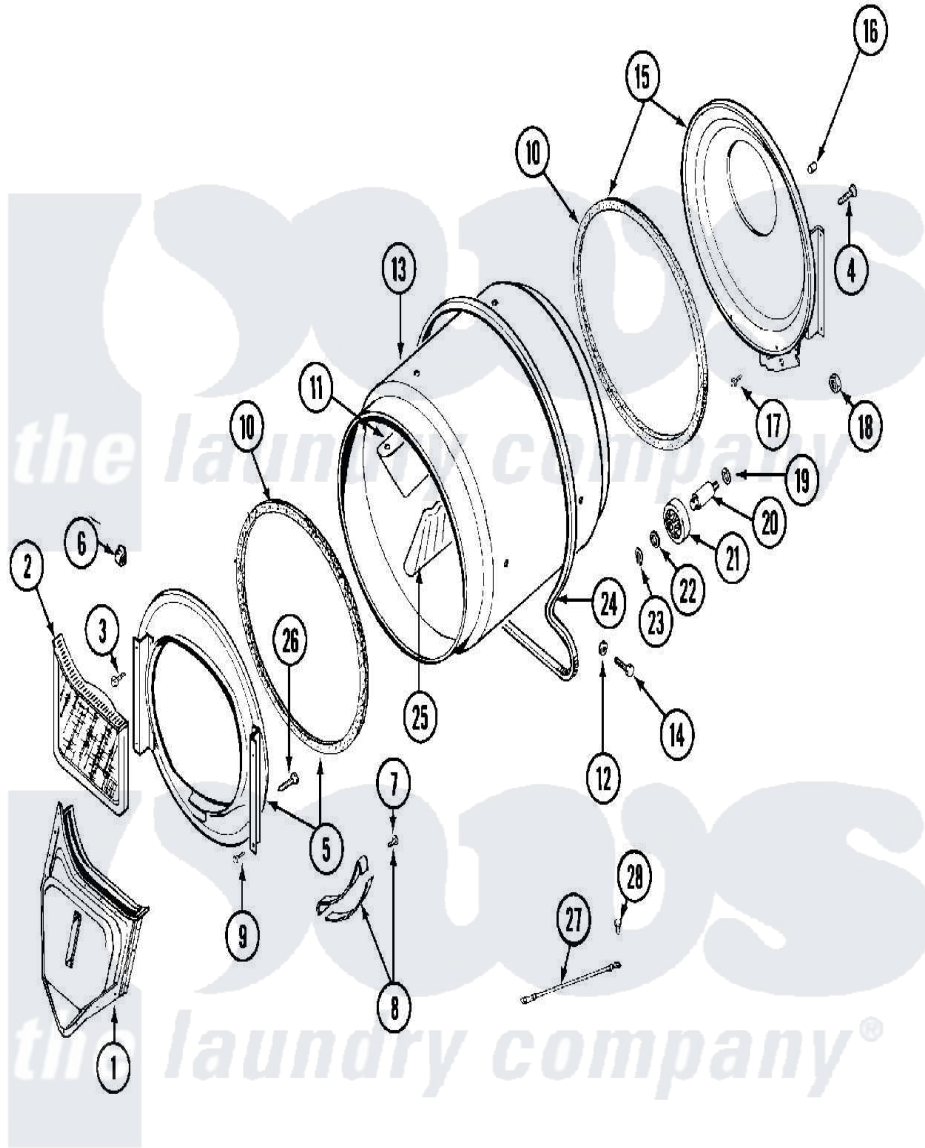

Maytag MDG11CSAGL 04 - TUMBLER

Maytag [Commercial Maytag MDG11CSAGL Dryer Parts](#) Parts Diagram 04 - TUMBLER
 Click on the part number to view part

Item	Original Part Number	Replaced By	Status	Part Description
001	33001016			Outlet Duct Assembly
002	33001170	33002970		Lint Filte
003	NLA		Not Available	SCREW, TUMBLER SUPPORT
004	Y313561			Screw---NA
005	33001179			Front, Tumbler
006	Y310376			Clip, Door Switch Harness
007	210720			Rivet, Bearing To Tumbler Frnt
008	306508			Tumbler Bearing Kit ---W
009	Y310632	1163839		Screw
010	314820			Seal, Tumbler
011	33001012			Baffle
012	314158			Washer, Baffle To Tumbler
013	33001108		Not Available	DRYER TUMBLER, W/O BAFFLES
014	Y310759			Screw, Tumbler Baffles
015	33001178			Back, Tumbler

016	NLA	Not Available	COVER, THREAD
017	Y310632	1163839	Screw
018	312538	33001443	Nut, Hex
019	Y313347	312535	Washer, Vault Mounting Brk.
020	Y312948	6-3129480	Shaft- Tumbler
021	Y303373	12001541	Drum Roller/Washer Assembly--W
022	312535		Washer, Vault Mounting Brk.
023	410233	9703438	Ring-Retr
024	Y312959		Poly "V" Belt For Tumbler
025	33001004		Baffle, Tall
026	Y314110	33002917	Screw, No.10-16
027	901220		Ground Wire
028	910343	488234	Screw 8-32 X 1/4