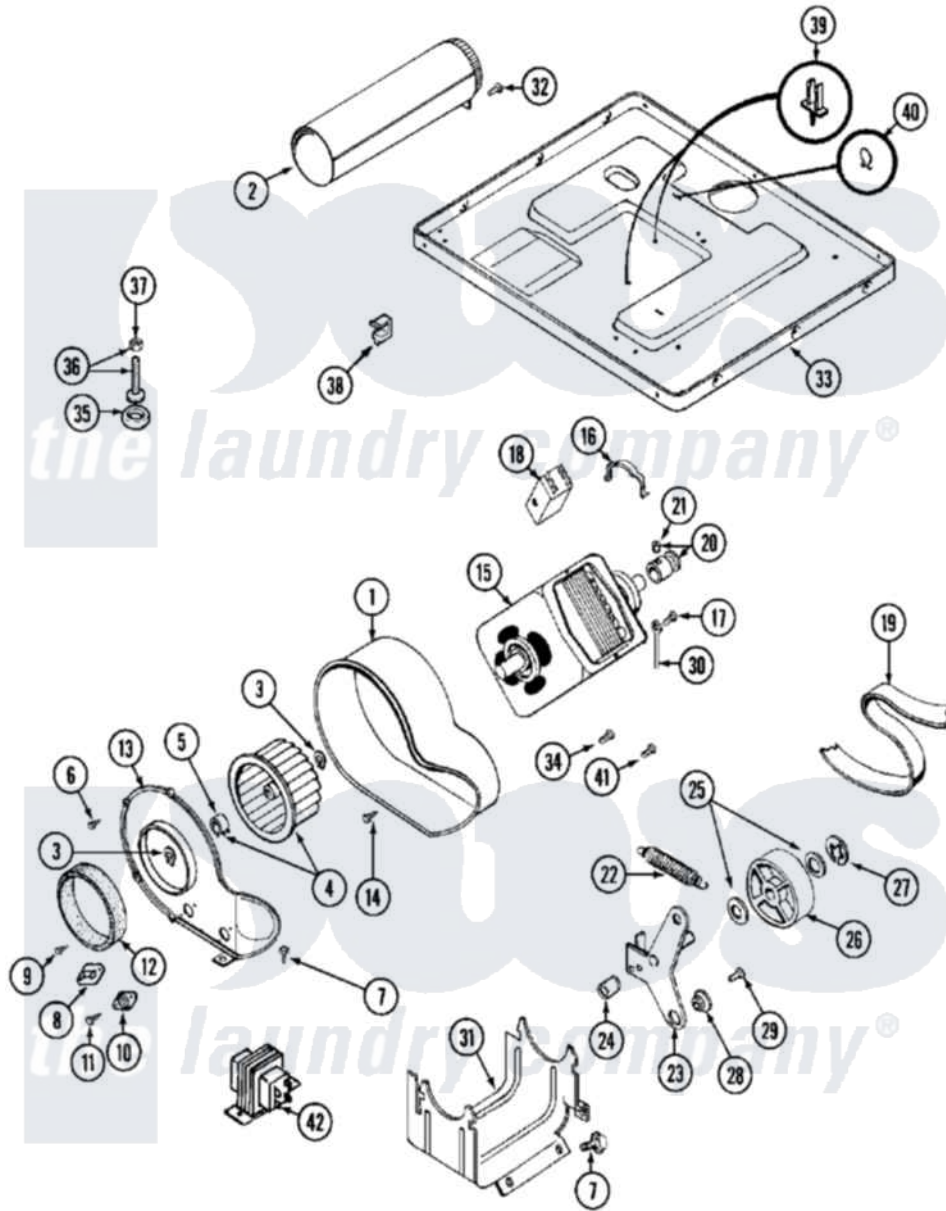

Maytag MDG11CSAGL 06 - MOTOR DRIVE

Maytag Commercial Maytag MDG11CSAGL Dryer Parts Parts Diagram 06 - MOTOR DRIVE
 Click on the part number to view part

Item	Original Part Number	Replaced By	Status	Part Description
001	Y312893			Housing, Blower
002	Y303442			EXHAUST DUCT ASSEMBLY
003	410233	9703438		Ring-Retrn
004	Y303836			Blower Wheel Assembly And Clamp
005	312967			Clamp, Blower Housing
006	Y312961	W10116751		Screw
007	Y313561			Screw----NA
008	303392			Thermostat, Cycling
"	306966			Thermostat, Multi-Temp Part Not Used Mdg26ct-MN Only
"	33001306			Wire Harness, Thermostats
"	Y303225			Thermostat, Permanent Press
009	211294	90767		Screw, 8A X 3/8 HeX Washer Head Tapping
010	306604			Cut-Off, Thermal Part Not Used
011	NLA		Not Available	SCREW, THERMAL CUT-OFF