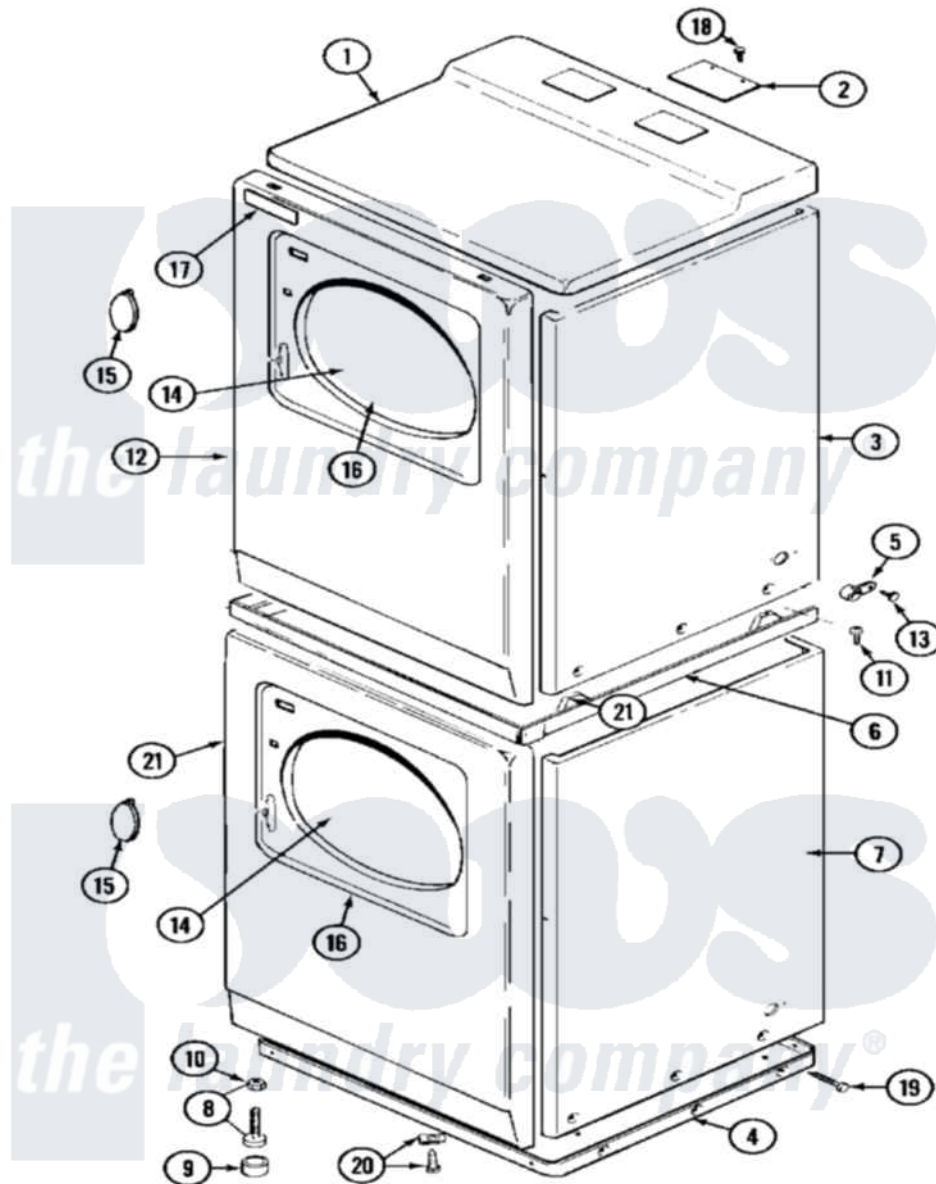

Maytag MDG11CSAGL 08 - FRONT VIEW

Maytag Commercial Maytag MDG11CSAGL Dryer Parts Parts Diagram 08 - FRONT VIEW
 Click on the part number to view part

Item	Original Part Number	Replaced By	Status	Part Description
001	33001165			Top Cover Assembly
"	NLA		Not Available	(ALM)
002	NLA		Not Available	PLATE, COVER
003	NLA		Not Available	CABINET, UPPER (ALM)
004	306530		Not Available	BASE ASSEMBLY (LOWER)
005	910768	M0280301		Tie Electr
006	33001302			(WHT)
"	911050	4312464		Screw
"	NLA		Not Available	SPACER ASSY. (ALM)
"	Y310632	1163839		Screw
007	NLA		Not Available	CABINET, LOWER (ALM)
008	Y302699	22003428		Leg, Adjustable
009	210684			Foot, Adjustable Leg
010	210385			Lock Nut For Adjustable Leg
011	314663	214354		Screw, Top Cover To Cabnt.
012	NLA		Not Available	PANEL, FRONT (WHT)

013	211168	W10139210		Screw, 8-18 X 5/16
014	33001203		Not Available	PANEL, CLEAR INNER (W/SEAL)
015	314939			Handle, Door
"	314974			Handle, Door
016	314967		Not Available	DOOR W/WINDOW OUTER HALF (WHT)
"	NLA		Not Available	(ALM)
017	NLA		Not Available	NAME PLATE
018	Y313559			Screw
019	213007			Xfor Cabinet See Cabinet, Back
020	204439			Screw And Fstner Assembly
021	310933	33002194		Nut, Speed