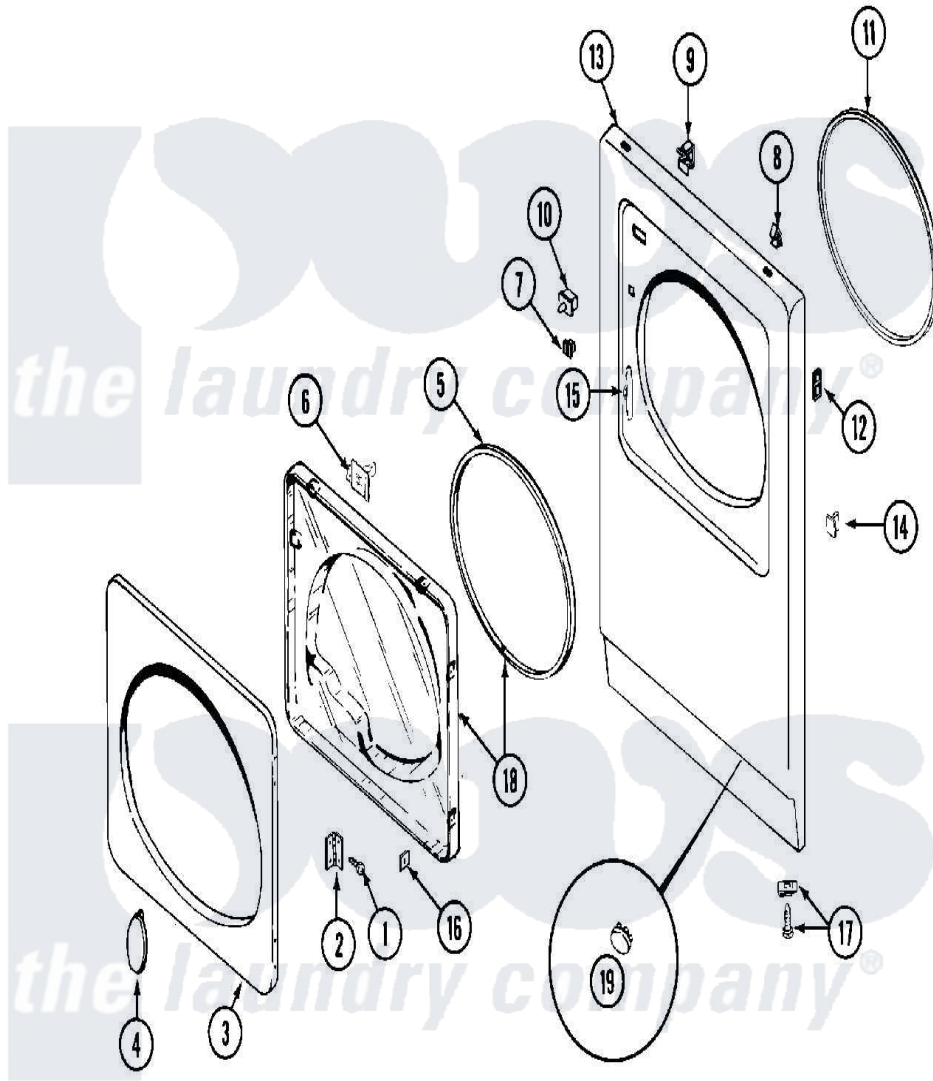

Maytag MDG11CSAGW 02 - DOOR

Maytag [Commercial Maytag MDG11CSAGW Dryer Parts](#) Parts Diagram 02 - DOOR
 Click on the part number to view part

Item	Original Part Number	Replaced By	Status	Part Description
001	Y314062			Screw, Door Hinge And Panel
002	33001230			Hinge, Door
003	314967		Not Available	DOOR W/WINDOW OUTER HALF (WHT)
"	NLA		Not Available	(ALM)
004	314939			Handle, Door
"	314974			Handle, Door
005	33001192			Seal, Door
006	33001305			Strike, Door
007	Y304578	LA-1003		Door Catch Kit
008	212982	22001650		Fastener, Spring
009	Y310376			Clip, Door Switch Harness
010	33001509	W10169313		Switch-Dor
"	Y305753	W10169313		Switch-Dor
011	314937			Seal, Front Panel
012	NLA		Not Available	SPEEDNUT, HINGE SCREW
"	NLA		Not Available	SCREW, PLASTIC

013	NLA	Not Available	PANEL, FRONT (WHT)
014	NLA	Not Available	PLUG, DOOR CATCH
015	33001175		Cover, Hinge Hole
"	33001176		Cover, Hinge Hole
016	Y313910		Clip, Door Liner To Outer Panel
017	204439		Screw And Fstner Assembly
018	33001203	Not Available	PANEL, CLEAR INNER (W/SEAL)
019	33001132	33002342	Plug, Sifht Hole
"	33001168	Not Available	PLUG, SIGHT HOLE (ALM)