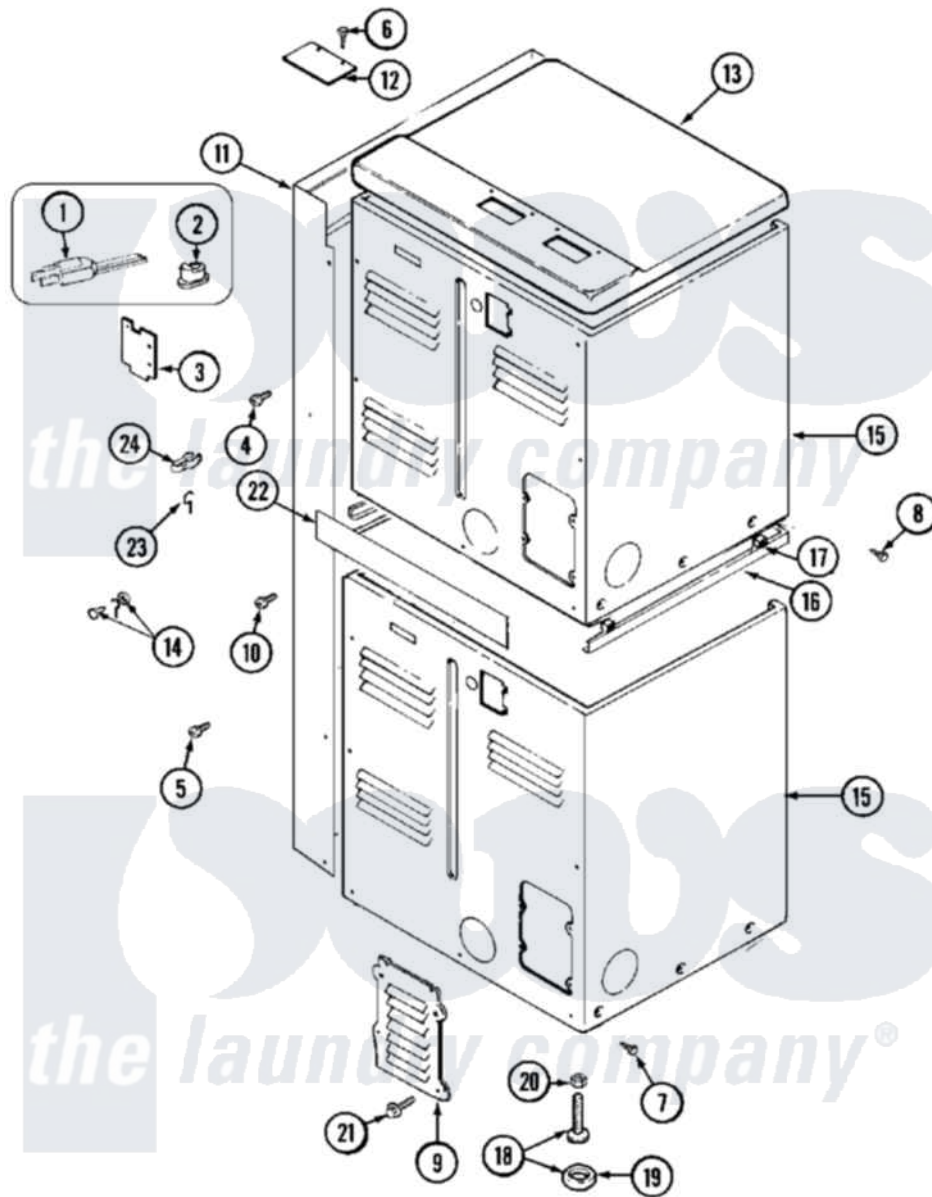

Maytag MDG11CSAGW 03 - REAR VIEW

Maytag [Commercial Maytag MDG11CSAGW Dryer Parts](#) Parts Diagram 03 - REAR VIEW
 Click on the part number to view part

Item	Original Part Number	Replaced By	Status	Part Description
001	308966		Not Available	CORD, POWER (EXPORT)
"	33001285		Not Available	CORD, POWER
002	NLA		Not Available	STRAIN RELIEF
003	Y312905		Not Available	COVER, TERMINAL
004	Y313561			Screw---NA
005	NLA		Not Available	SCREW, SHROUD
006	Y313559			Screw
007	213007			Xfor Cabinet See Cabinet, Back
008	NLA		Not Available	SCREW, SPACER ASSY.
"	Y310632	1163839		Screw
009	211294	90767		Screw, 8A X 3/8 HeX Washer Head Tapping
"	Y313559			Screw
010	Y313561			Screw---NA
"	Y310632	1163839		Screw
011	NLA		Not Available	SHROUD, CONTROL (WHT)

012	NLA		Not Available	PLATE, TOP COVER
013	33001165			Top Cover Assembly
"	NLA		Not Available	(ALM)
014	NLA		Not Available	SCREW & WASHER ASSY.
015	NLA		Not Available	CABINET, UPPER (ALM)
"	Y310632	1163839		Screw
016	33001302			(WHT)
"	NLA		Not Available	SPACER ASSY. (ALM)
017	310933	33002194		Nut, Speed
018	Y302699	22003428		Leg, Adjustable
019	210684			Foot, Adjustable Leg
020	210385			Lock Nut For Adjustable Leg
021	Y312951		Not Available	ACCESS COVER, BACK
022	NLA		Not Available	STRIP, FILLER
023	311155			Ground Wire And Clamp
024	301548			Clamp, Ground Wire