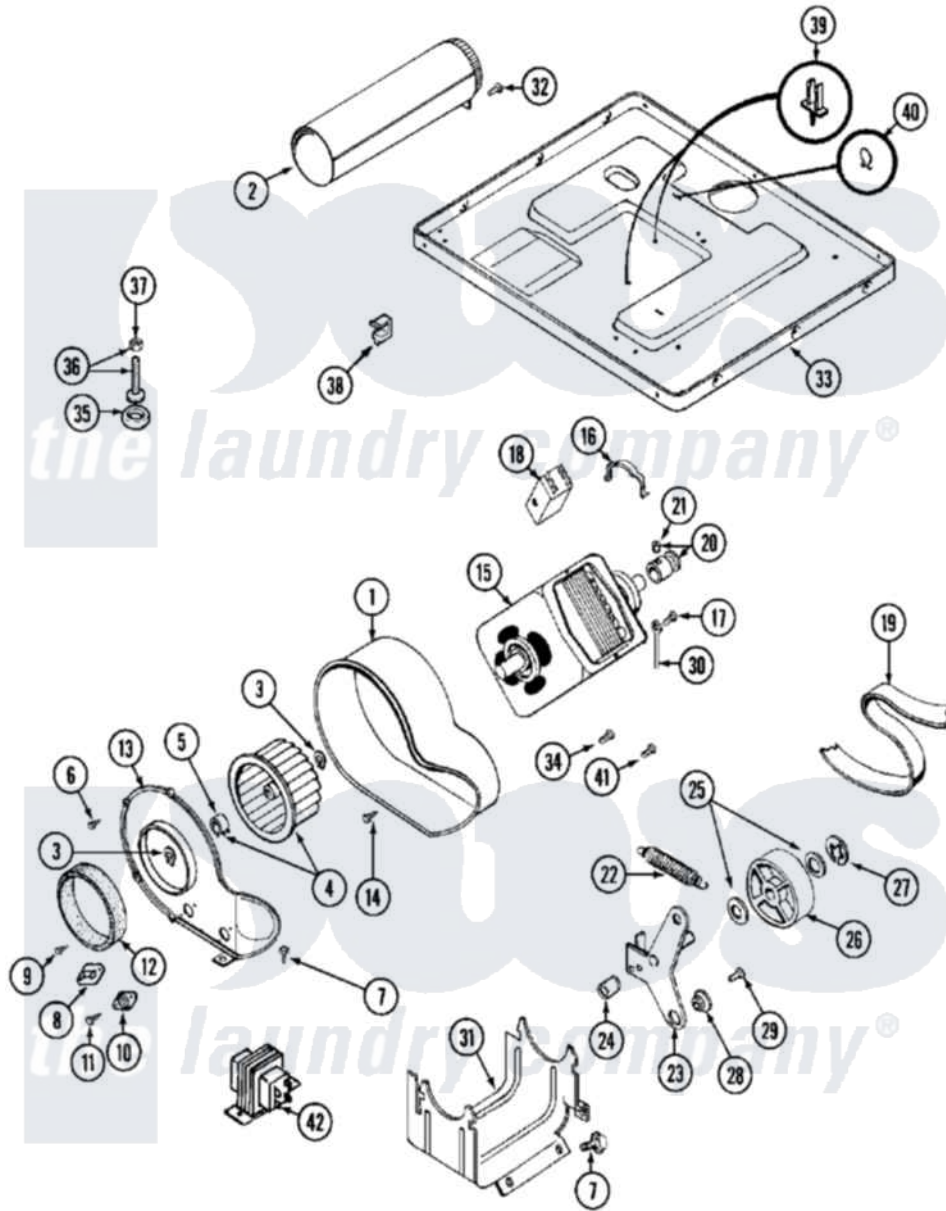

Maytag MDG11CSAGW 06 - MOTOR DRIVE

Maytag [Commercial Maytag MDG11CSAGW Dryer Parts](#) Parts Diagram 06 - MOTOR DRIVE
 Click on the part number to view part

Item	Original Part Number	Replaced By	Status	Part Description
001	Y312893			Housing, Blower
002	Y303442			EXHAUST DUCT ASSEMBLY
003	410233	9703438		Ring-Retrn
004	Y303836			Blower Wheel Assembly And Clamp
005	312967			Clamp, Blower Housing
006	Y312961	W10116751		Screw
007	Y313561			Screw----NA
008	303392			Thermostat, Cycling
"	306966			Thermostat, Multi-Temp Part Not Used Mdg26ct-MN Only
"	33001306			Wire Harness, Thermostats
"	Y303225			Thermostat, Permanent Press
009	211294	90767		Screw, 8A X 3/8 HeX Washer Head Tapping
010	306604			Cut-Off, Thermal Part Not Used
011	NLA		Not Available	SCREW, THERMAL CUT-OFF