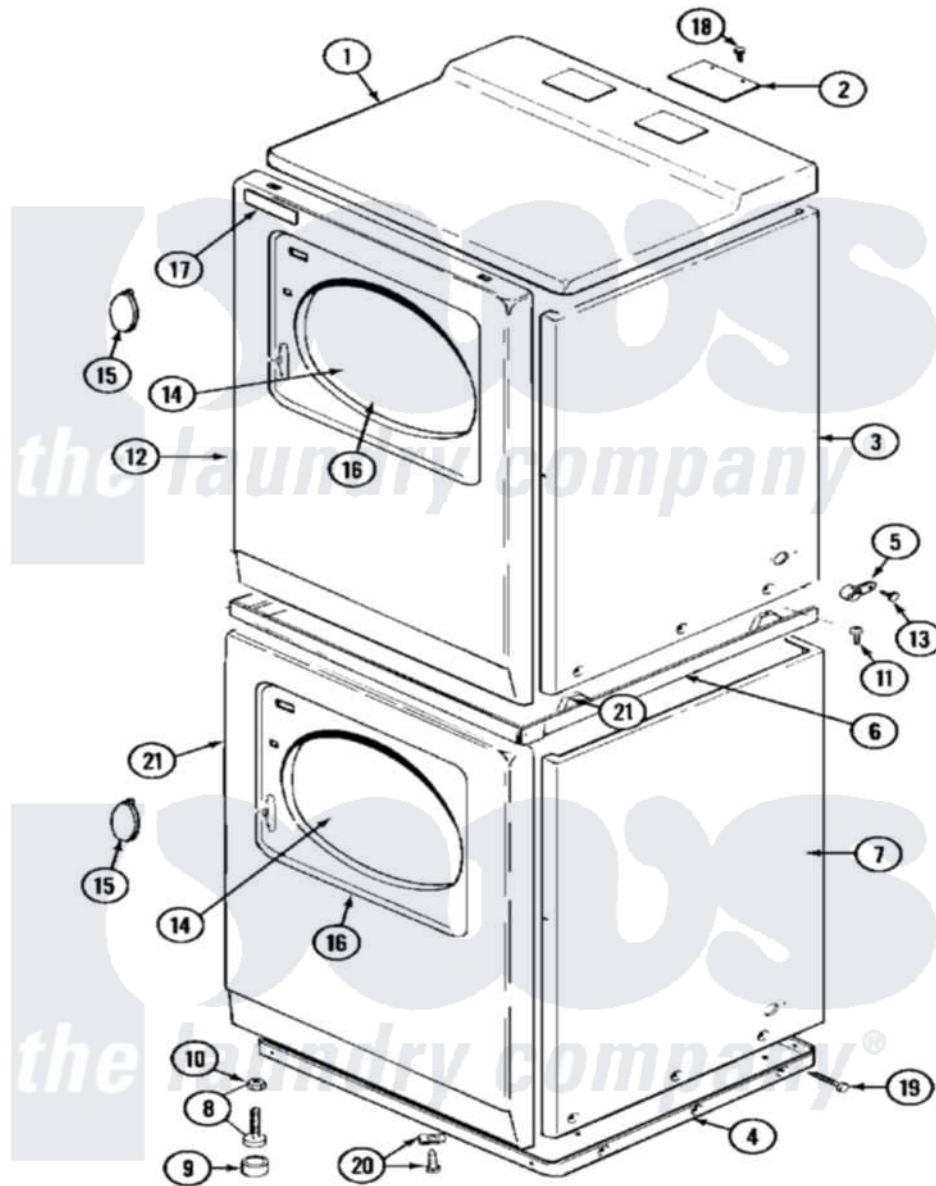

# Maytag MDG11CSAGW 08 - FRONT VIEW

Maytag [Commercial Maytag MDG11CSAGW Dryer Parts](#) Parts Diagram 08 - FRONT VIEW  
 Click on the part number to view part

Item	Original Part Number	Replaced By	Status	Part Description
001	<a href="#">33001165</a>			Top Cover Assembly
"	NLA		Not Available	(ALM)
002	NLA		Not Available	PLATE, COVER
003	NLA		Not Available	CABINET, UPPER (ALM)
004	306530		Not Available	BASE ASSEMBLY (LOWER)
005	910768	<a href="#">M0280301</a>		Tie Electr
006	<a href="#">33001302</a>			(WHT)
"	911050	<a href="#">4312464</a>		Screw
"	NLA		Not Available	SPACER ASSY. (ALM)
"	Y310632	<a href="#">1163839</a>		Screw
007	NLA		Not Available	CABINET, LOWER (ALM)
008	Y302699	<a href="#">22003428</a>		Leg, Adjustable
009	<a href="#">210684</a>			Foot, Adjustable Leg
010	<a href="#">210385</a>			Lock Nut For Adjustable Leg
011	314663	<a href="#">214354</a>		Screw, Top Cover To Cabnt.
012	NLA		Not Available	PANEL, FRONT (WHT)

013	211168	<a href="#">W10139210</a>		Screw, 8-18 X 5/16
014	33001203		Not Available	PANEL, CLEAR INNER (W/SEAL)
015	<a href="#">314939</a>			Handle, Door
"	<a href="#">314974</a>			Handle, Door
016	314967		Not Available	DOOR W/WINDOW OUTER HALF (WHT)
"	NLA		Not Available	(ALM)
017	NLA		Not Available	NAME PLATE
018	<a href="#">Y313559</a>			Screw
019	<a href="#">213007</a>			Xfor Cabinet See Cabinet, Back
020	<a href="#">204439</a>			Screw And Fstner Assembly
021	310933	<a href="#">33002194</a>		Nut, Speed